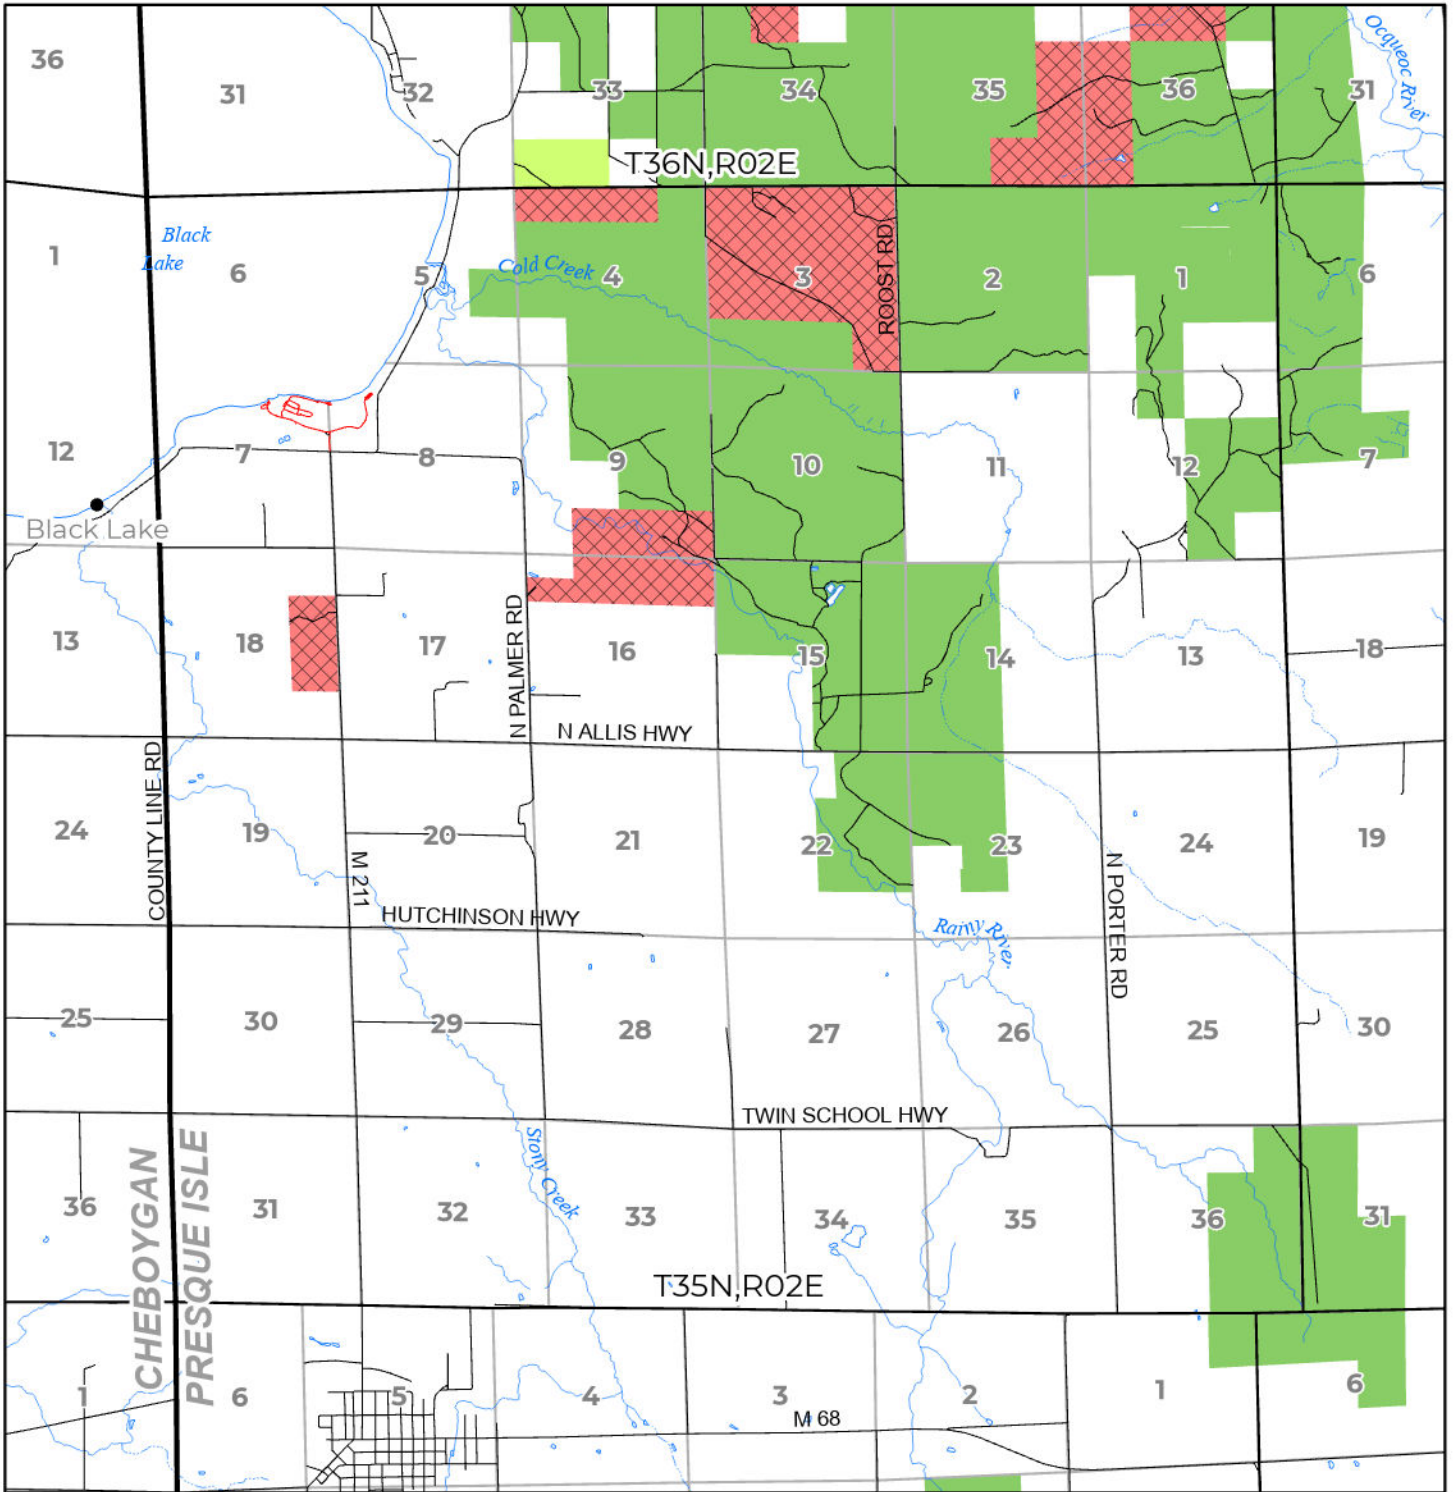

2024 FUELWOOD COLLECTION  
 PRESQUE ISLE COUNTY  
**T35N,R02E**

- Open (Recently Closed Timber Sale)
- Open
- Open (Military Restrictions - Possible closure from May to September)
- Closed