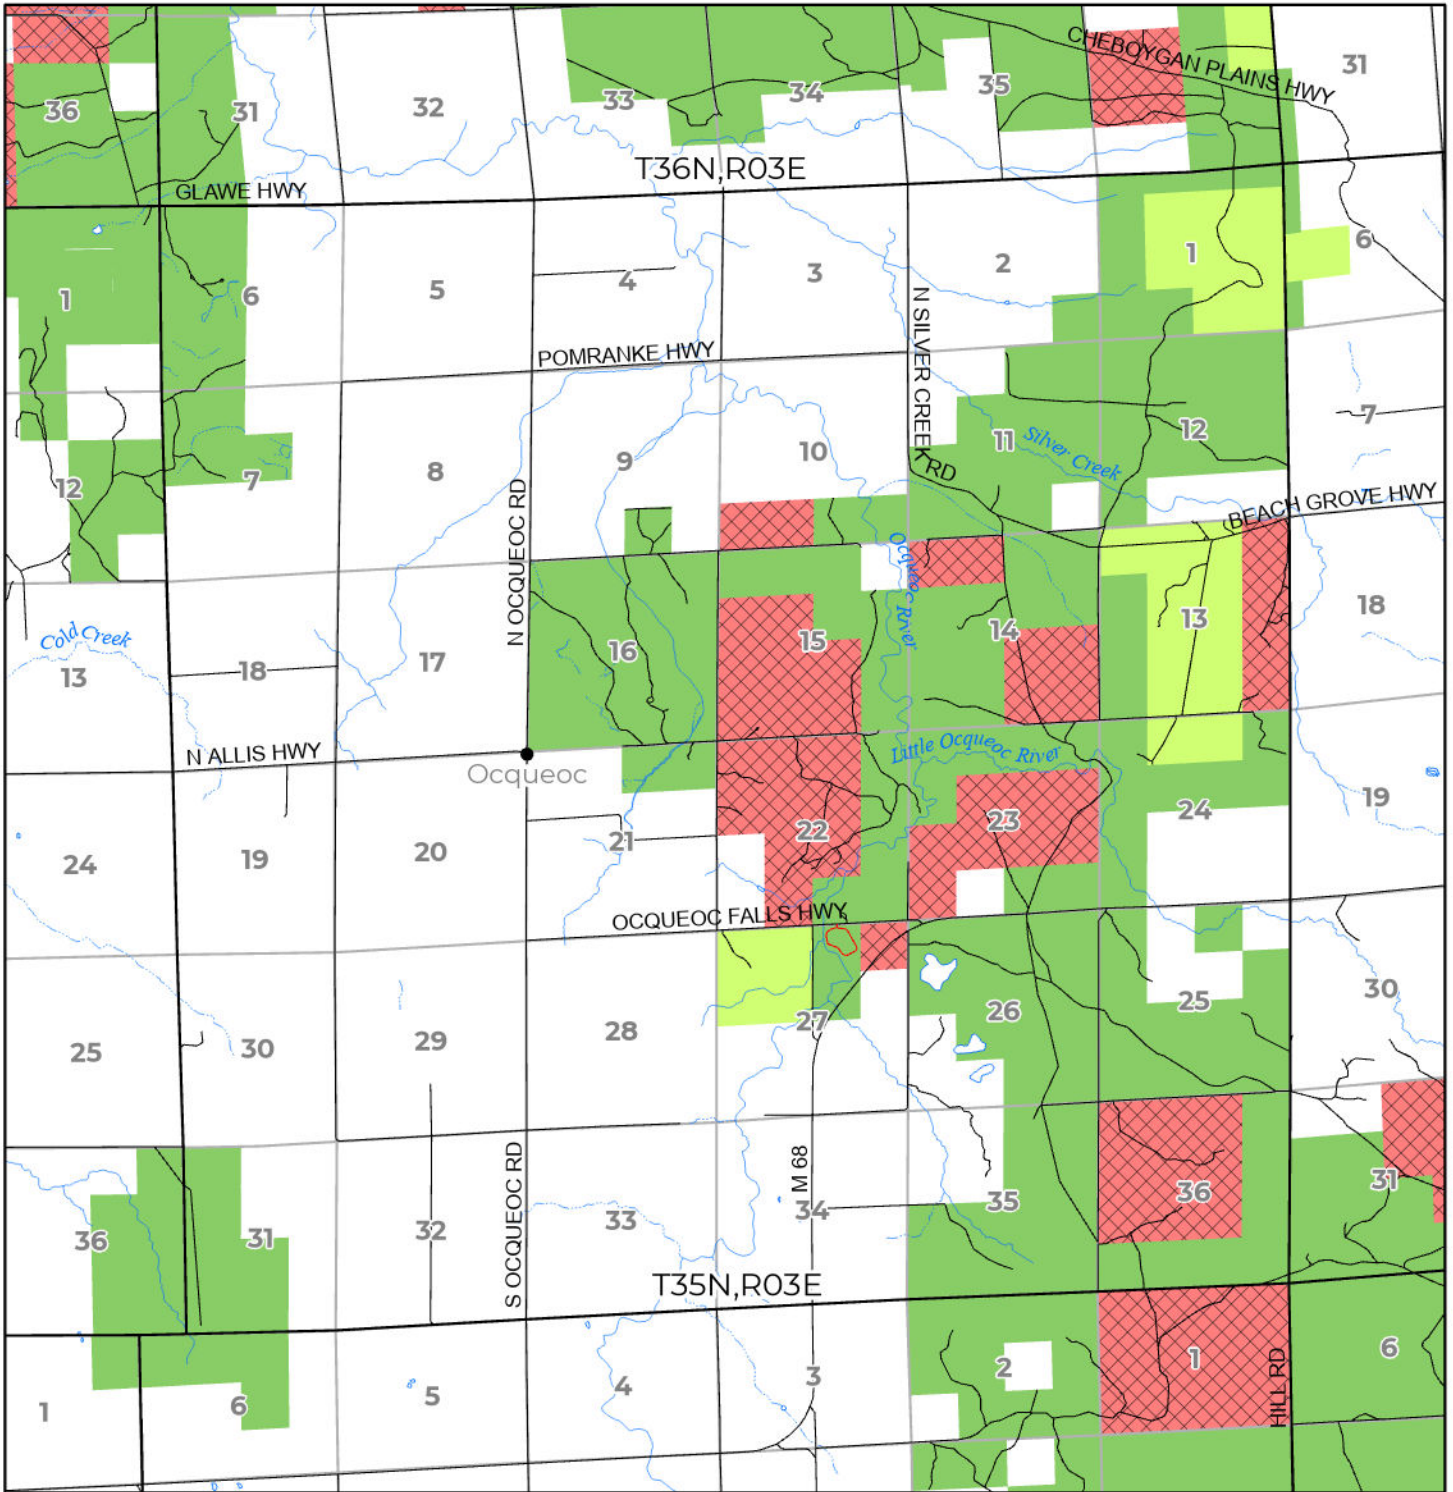

2024 FUELWOOD COLLECTION
 PRESQUE ISLE COUNTY
T35N,R03E

- Open (Recently Closed Timber Sale)
- Open
- Open (Military Restrictions - Possible closure from May to September)
- Closed