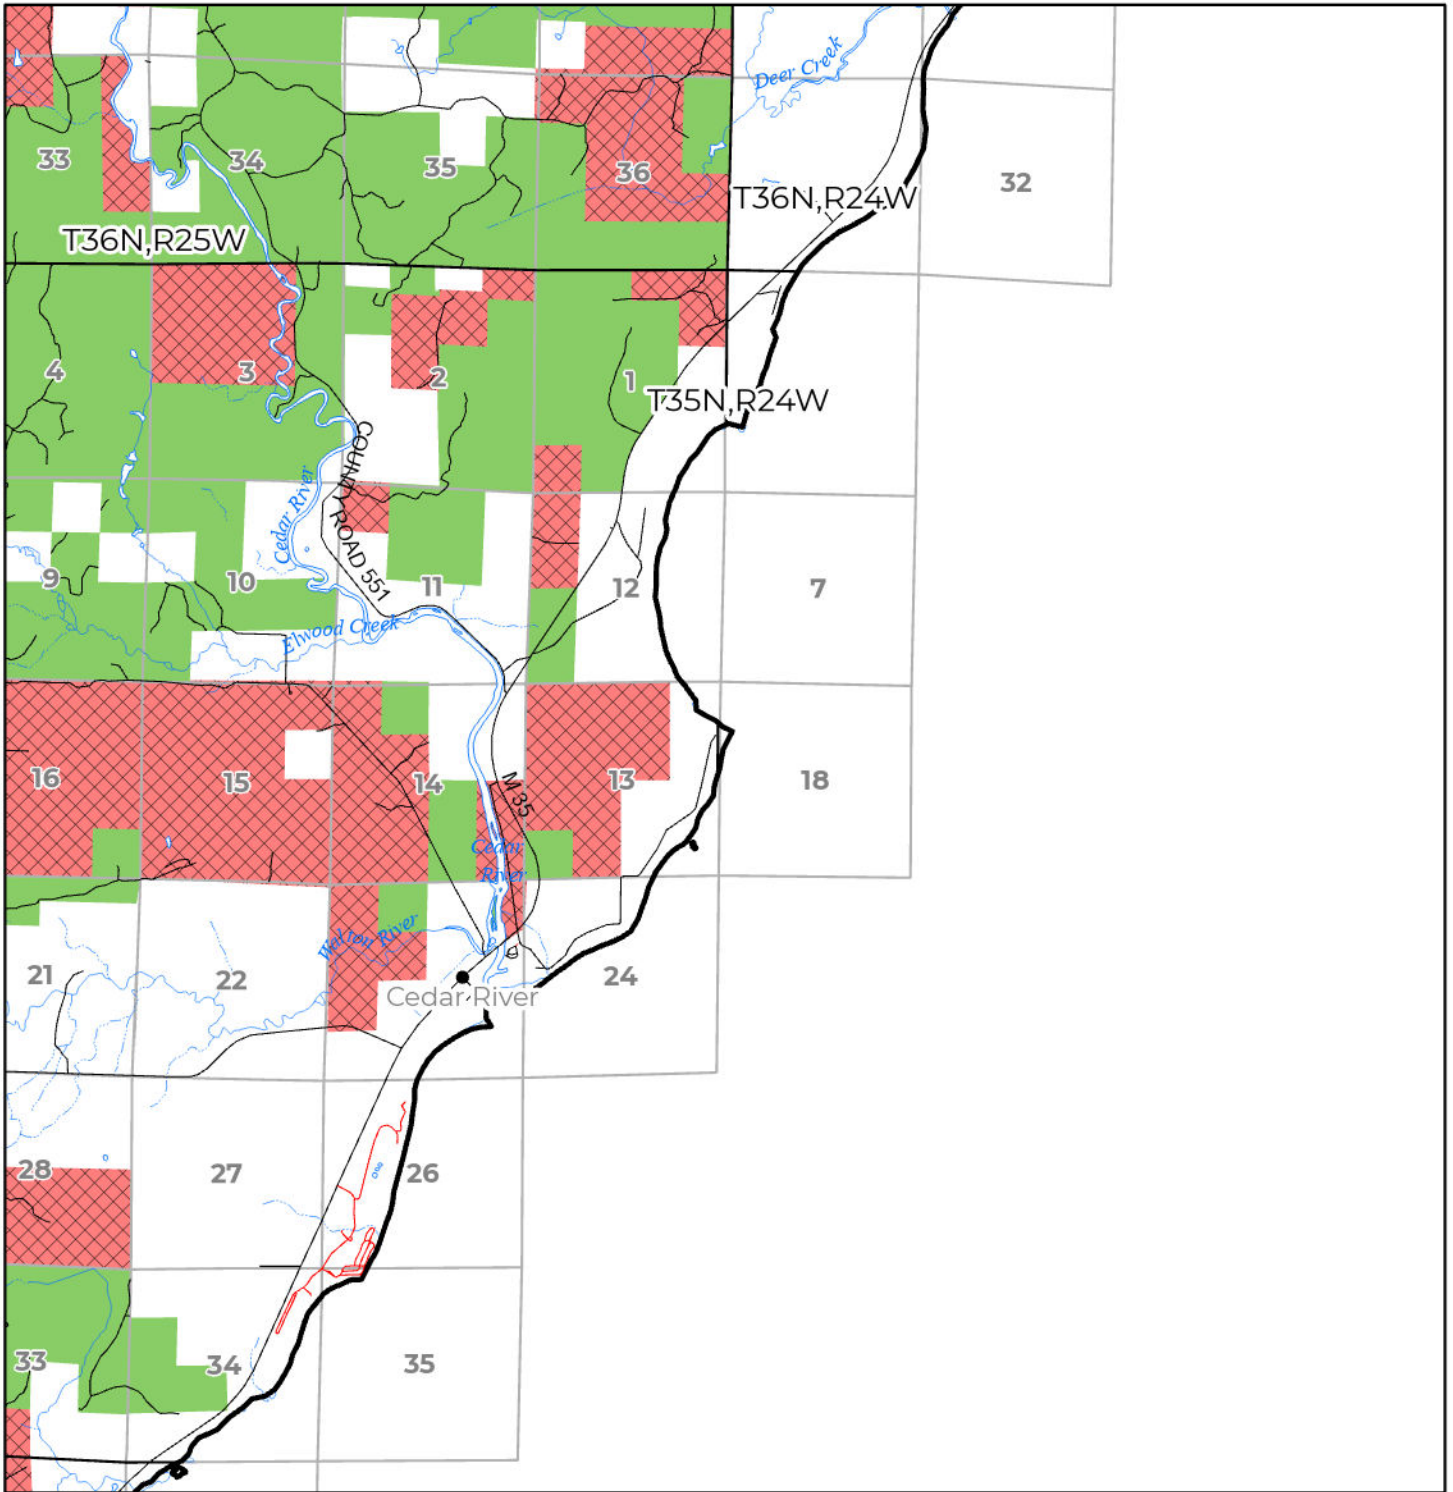

2024 FUELWOOD COLLECTION
MENONIMEE COUNTY
T35N,R24W

-  Open (Recently Closed Timber Sale)
-  Open
-  Open (Military Restrictions - Possible closure from May to September)
-  Closed