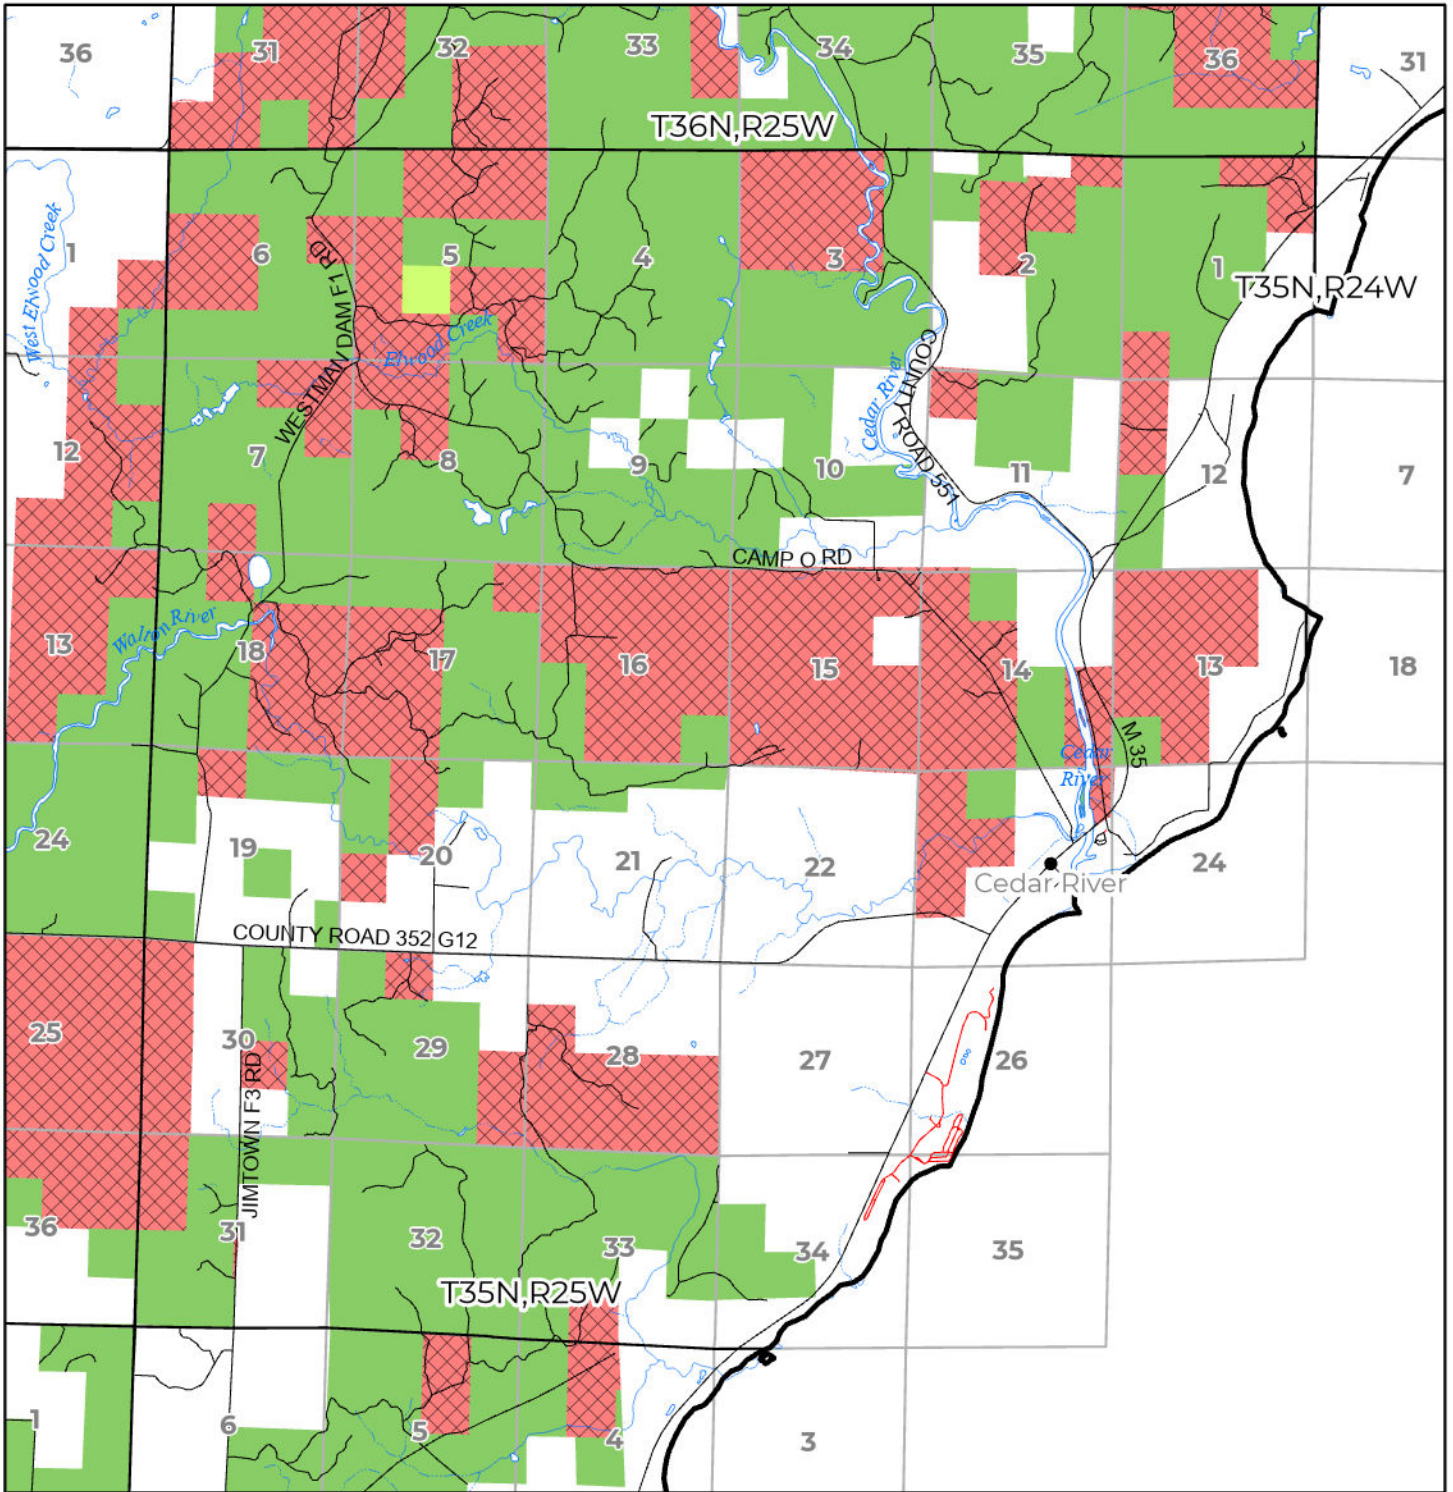

2024 FUELWOOD COLLECTION
 MENONIMEE COUNTY
T35N,R25W

- Open (Recently Closed Timber Sale)
- Open
- Open (Military Restrictions - Possible closure from May to September)
- Closed