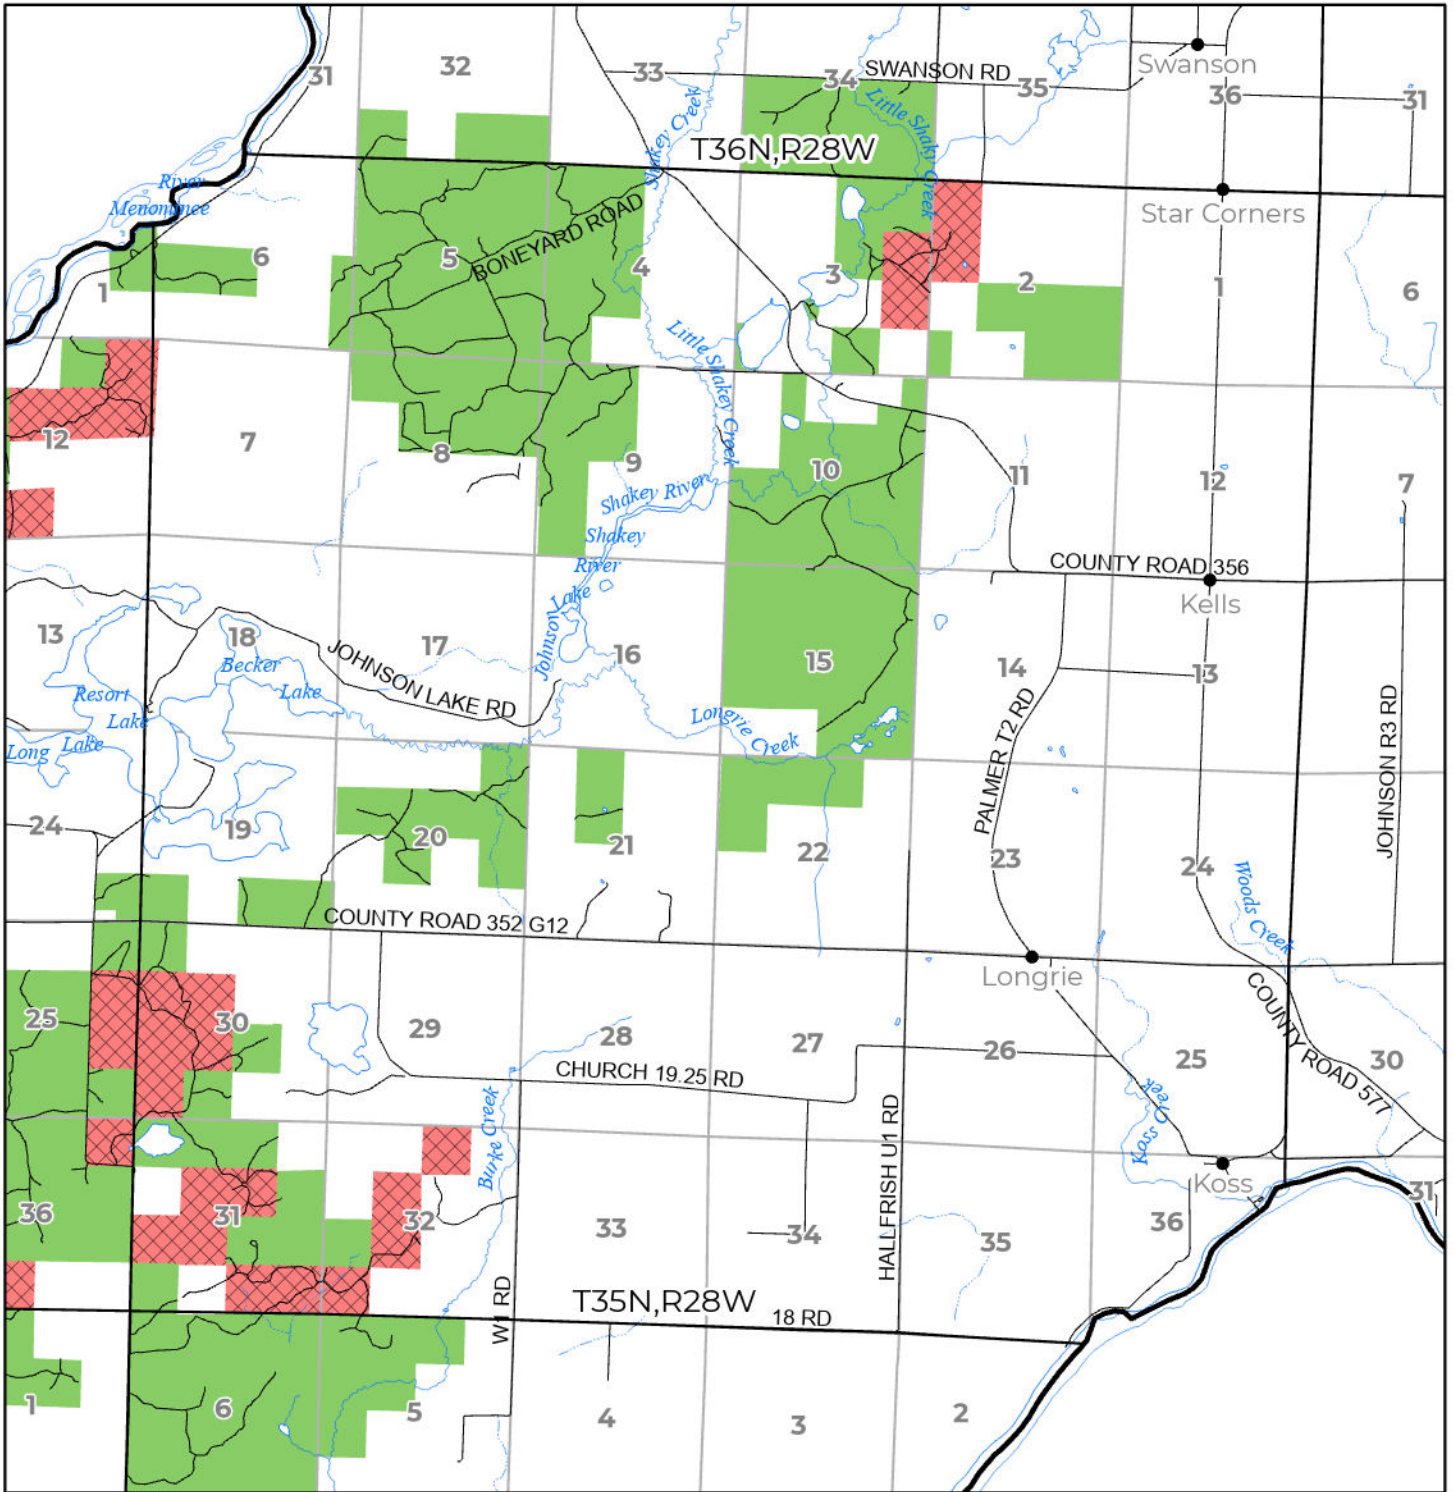

2024 FUELWOOD COLLECTION
 MENONIMEE COUNTY
T35N,R28W

- Open (Recently Closed Timber Sale)
- Open
- Open (Military Restrictions - Possible closure from May to September)
- Closed

N

 Miles

 Effective: April 1, 2024