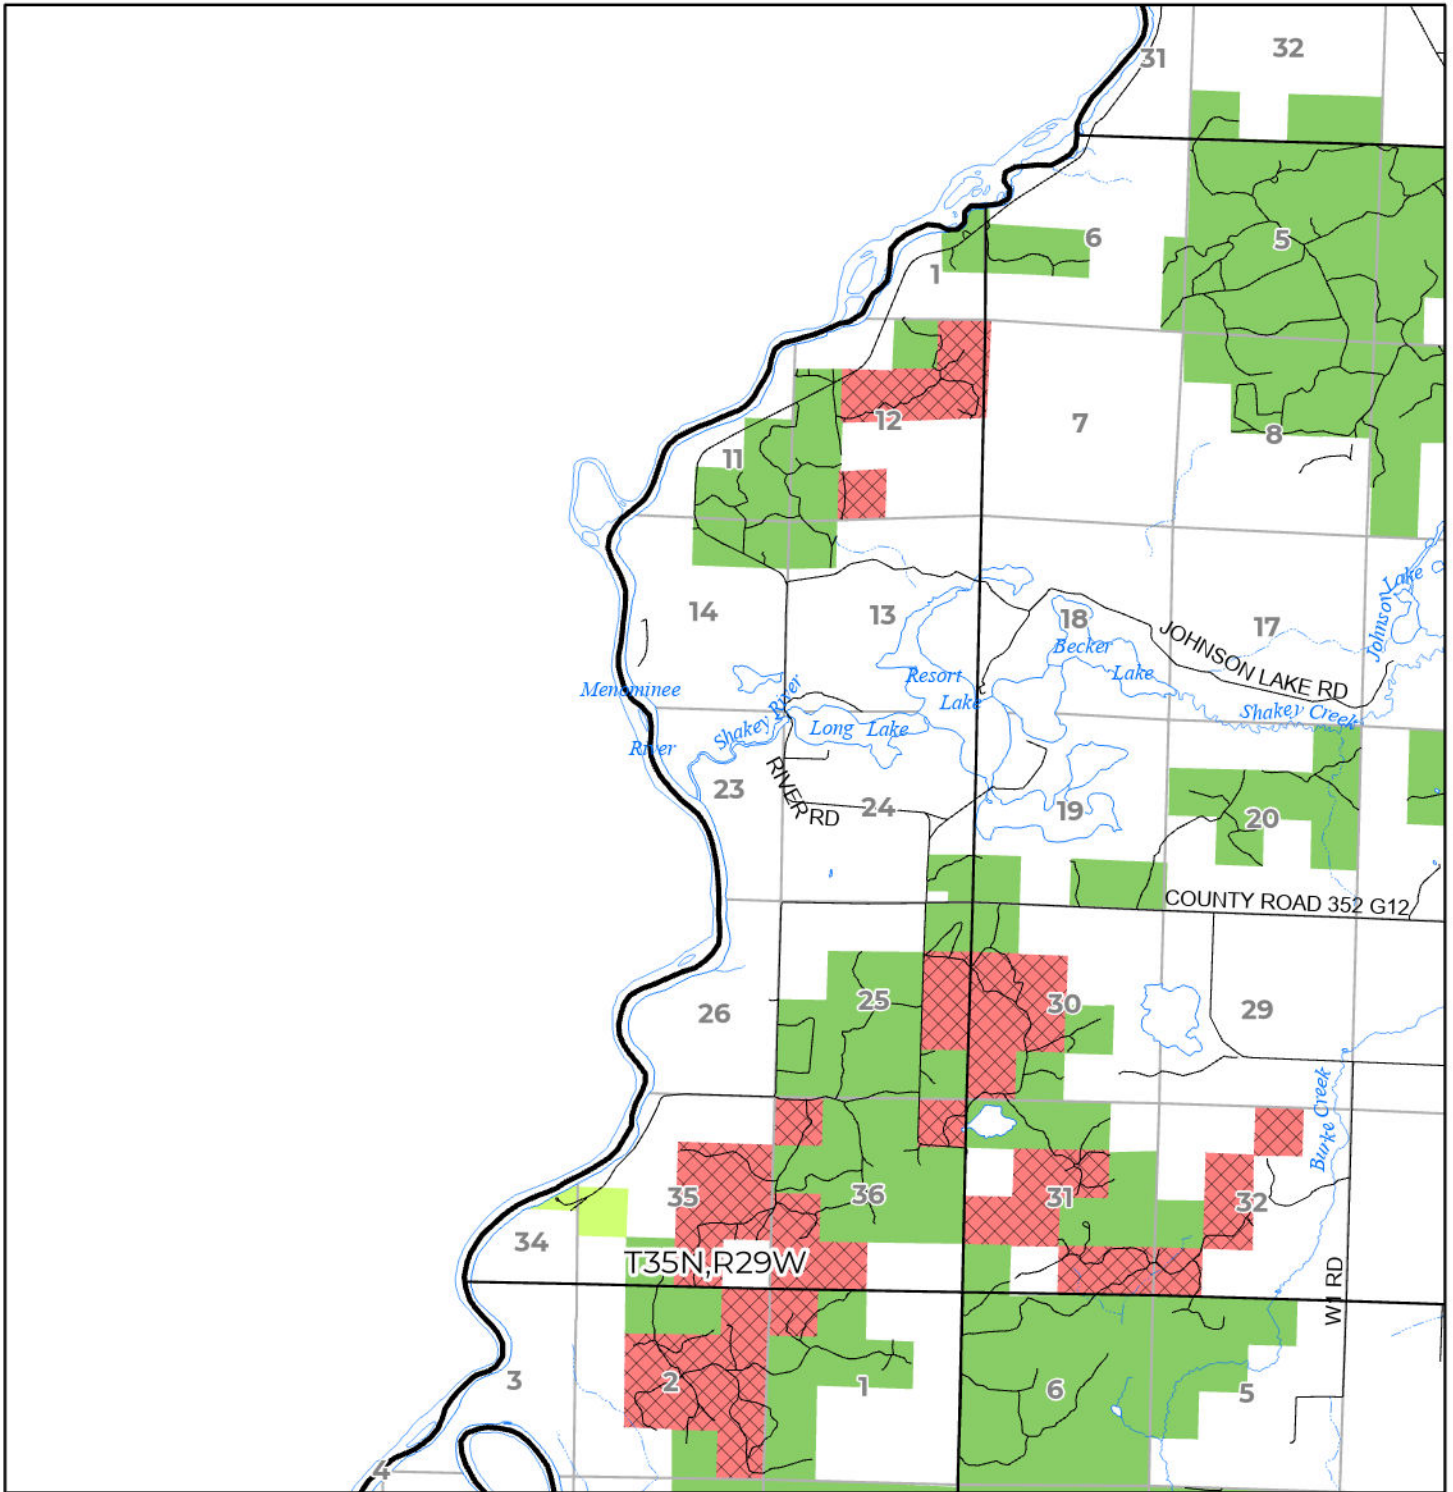

2024 FUELWOOD COLLECTION  
 MENONIMEE COUNTY  
**T35N,R29W**

- Open (Recently Closed Timber Sale)
- Open
- Open (Military Restrictions - Possible closure from May to September)
- Closed