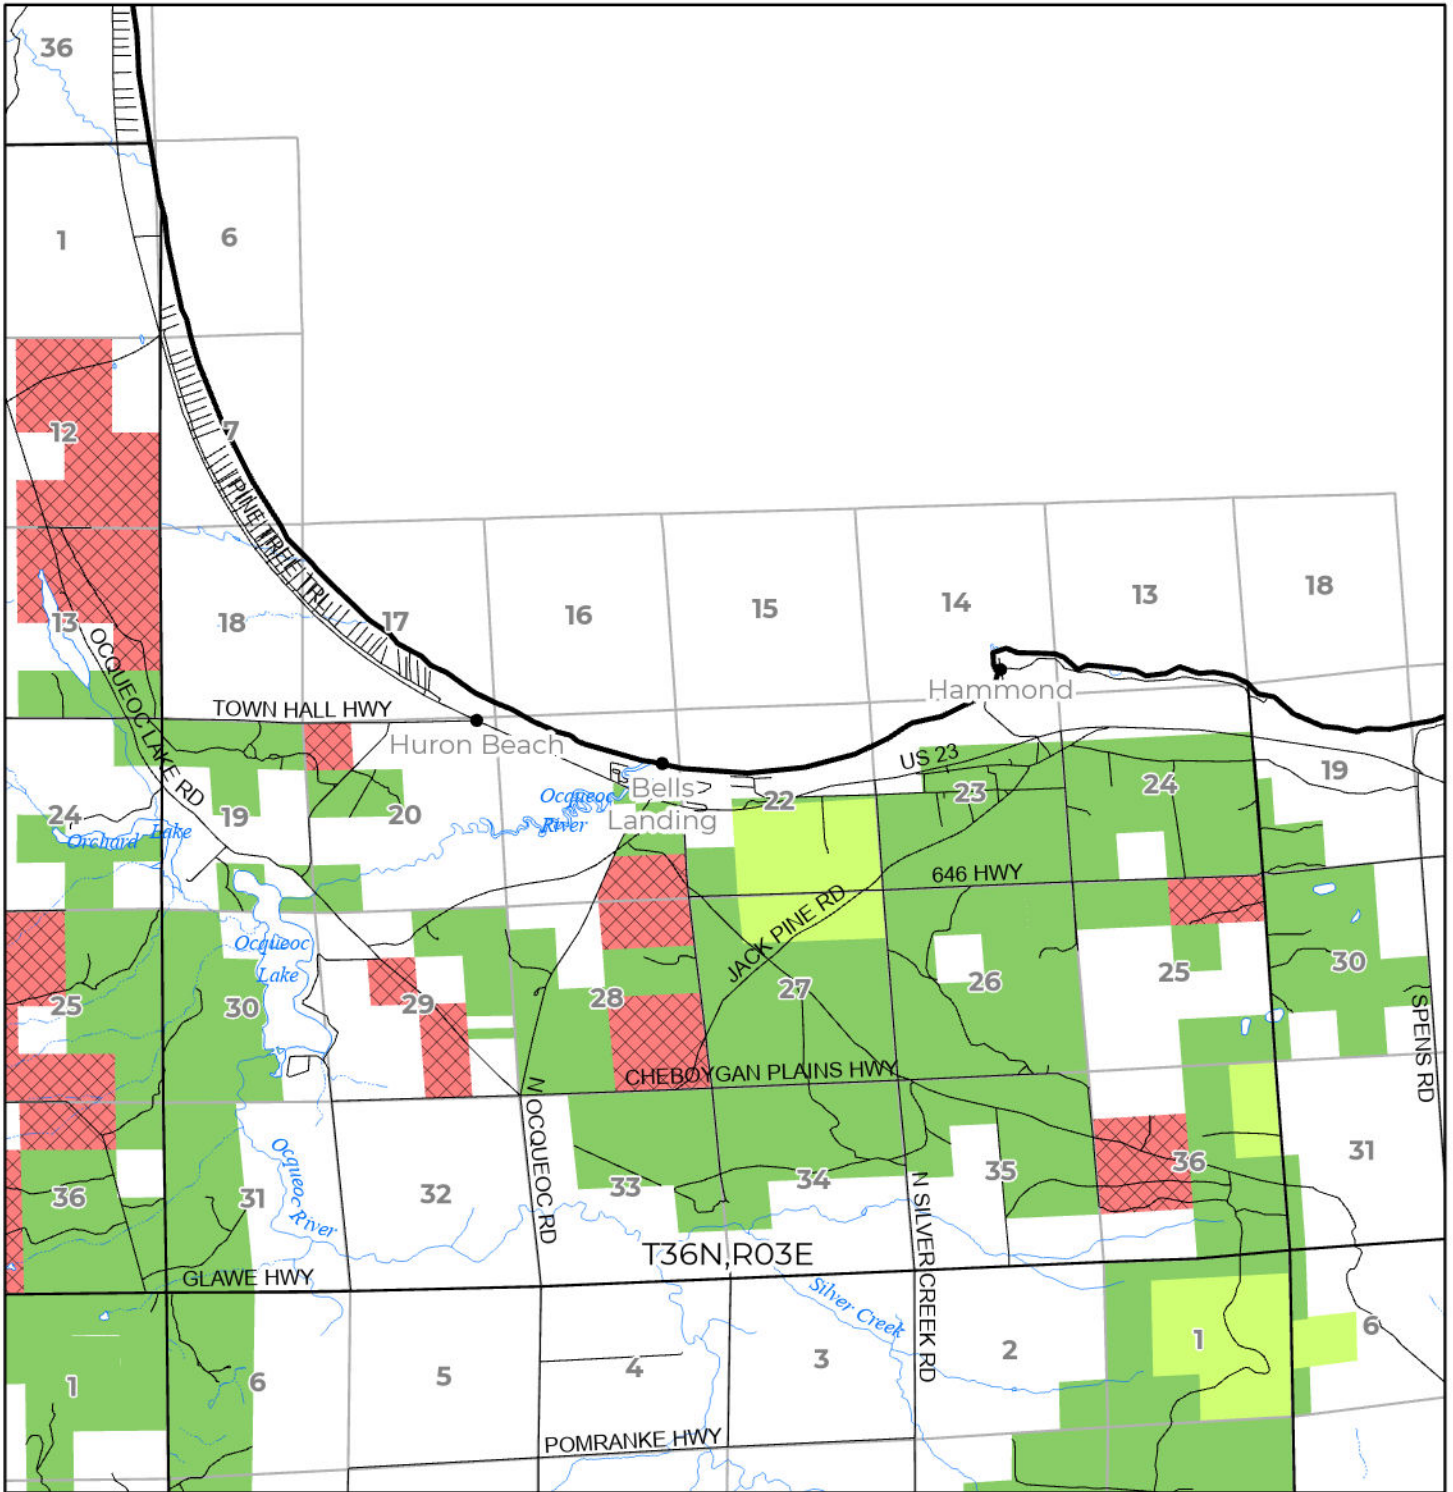

2024 FUELWOOD COLLECTION  
 PRESQUE ISLE COUNTY  
**T36N,R03E**

- Open (Recently Closed Timber Sale)
- Open
- Open (Military Restrictions - Possible closure from May to September)
- Closed