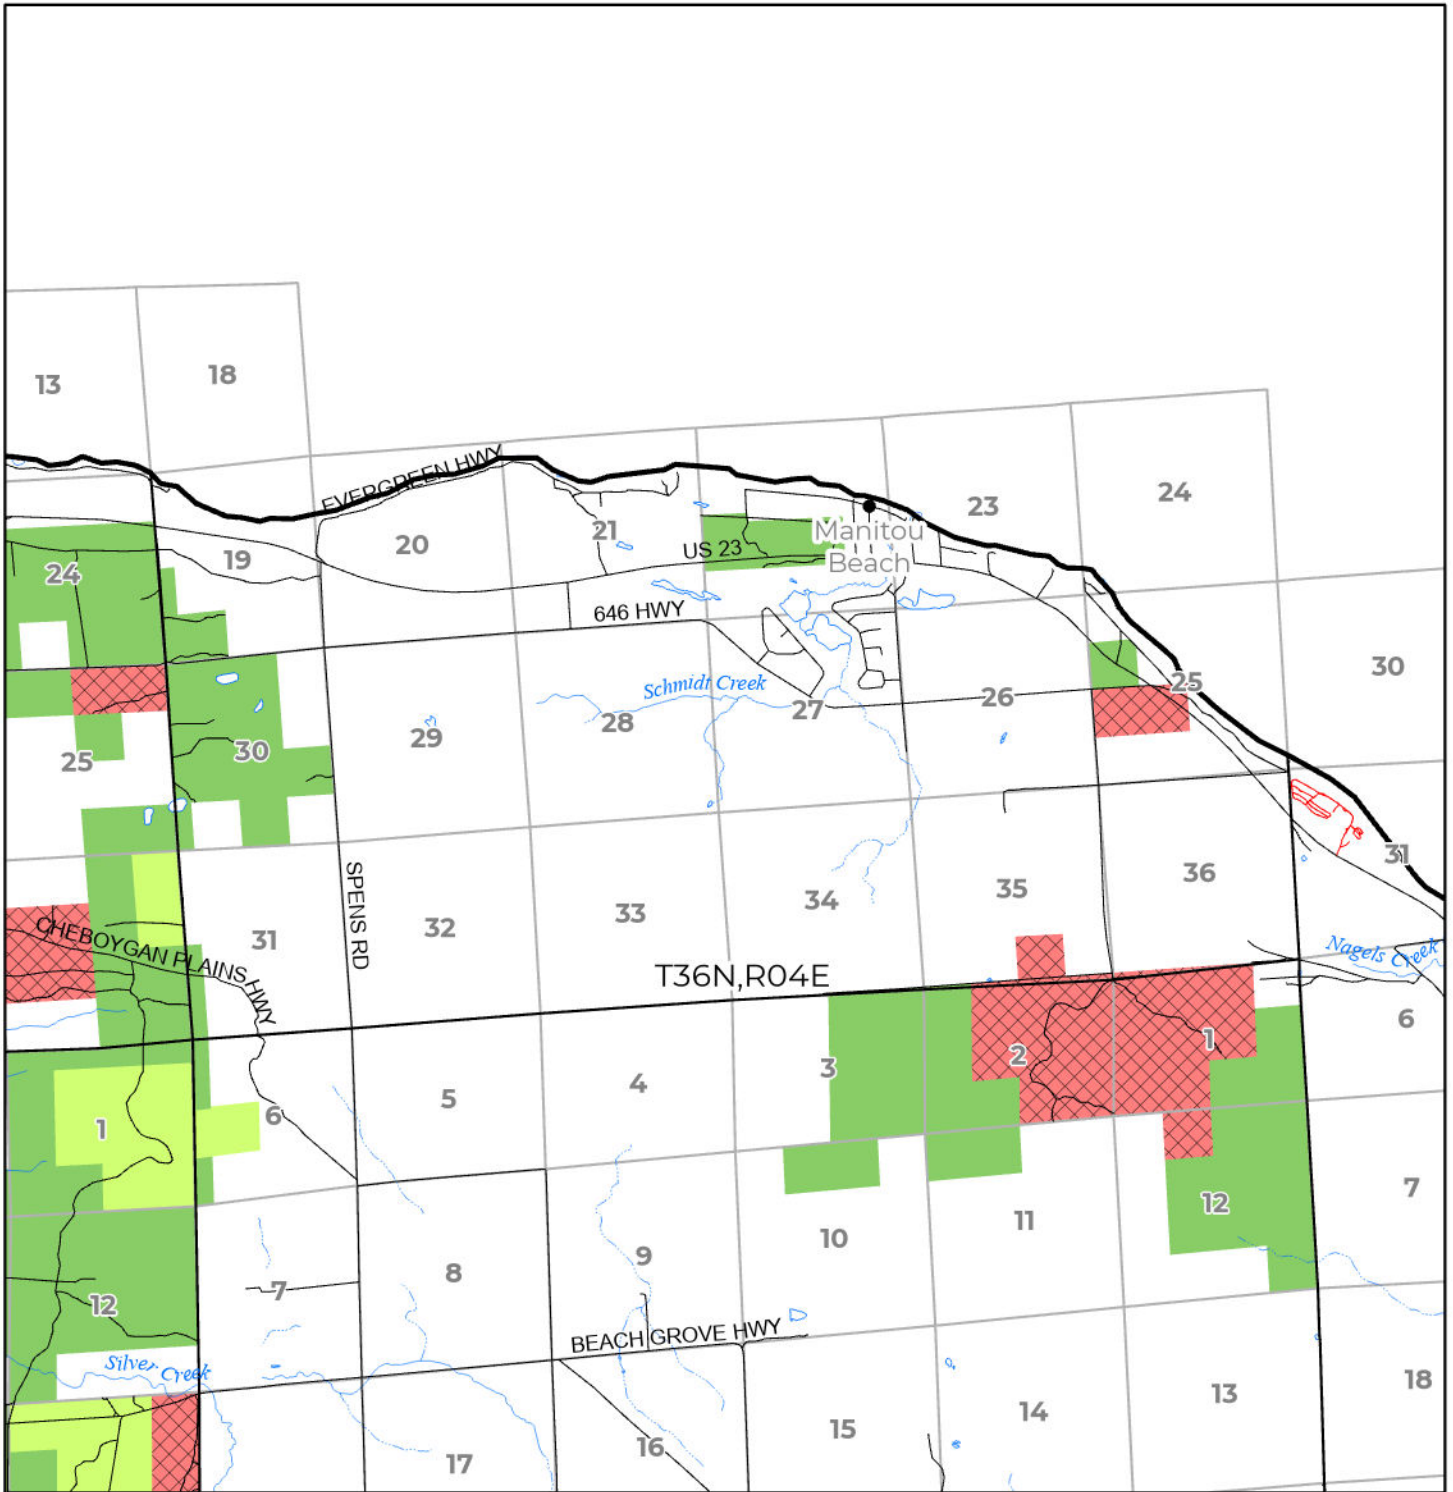

2024 FUELWOOD COLLECTION
 PRESQUE ISLE COUNTY
T36N,R04E

- Open (Recently Closed Timber Sale)
- Open
- Open (Military Restrictions – Possible closure from May to September)
- Closed