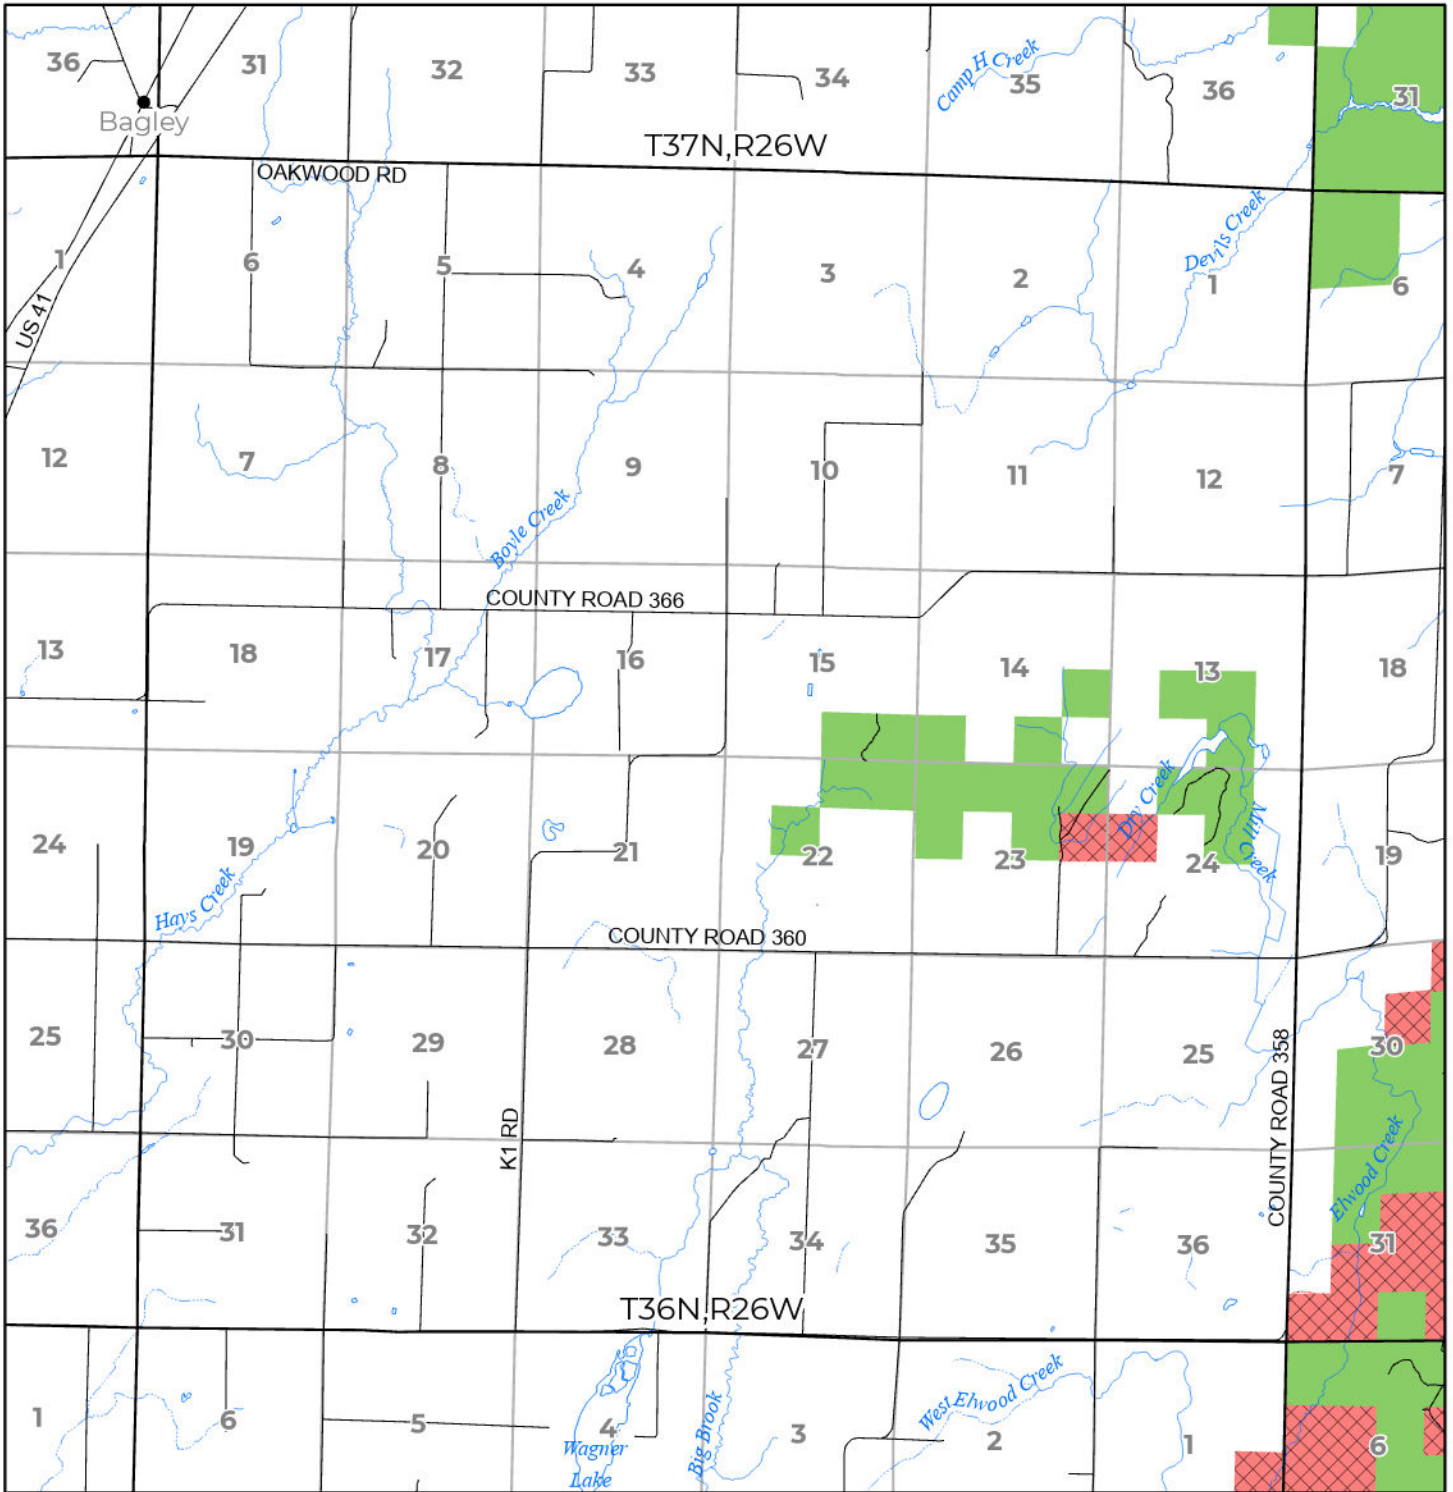

2024 FUELWOOD COLLECTION
 MENONIMEE COUNTY
T36N,R26W

- Open (Recently Closed Timber Sale)
- Open
- Open (Military Restrictions - Possible closure from May to September)
- Closed