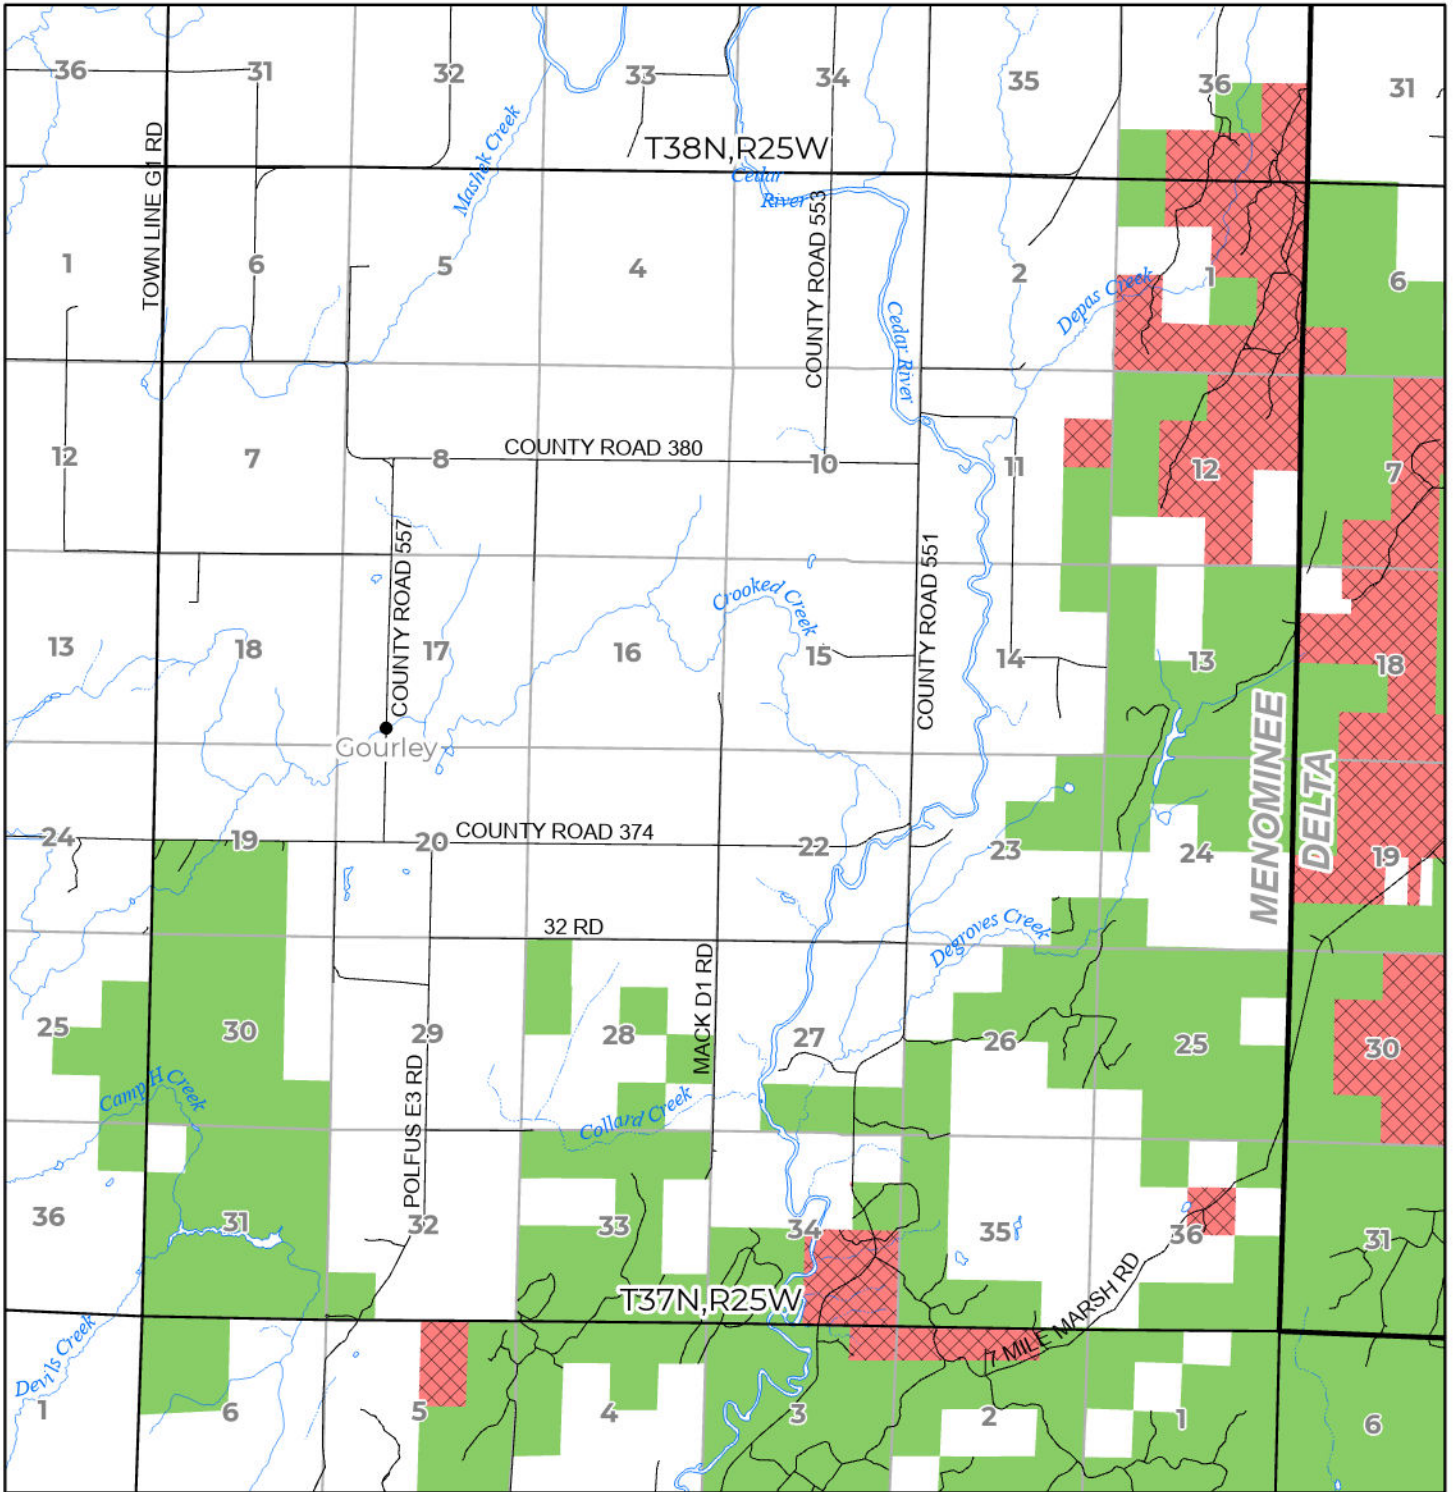

2024 FUELWOOD COLLECTION
 MENOMINEE COUNTY
T37N,R25W

- Open (Recently Closed Timber Sale)
- Open
- Open (Military Restrictions - Possible closure from May to September)
- Closed