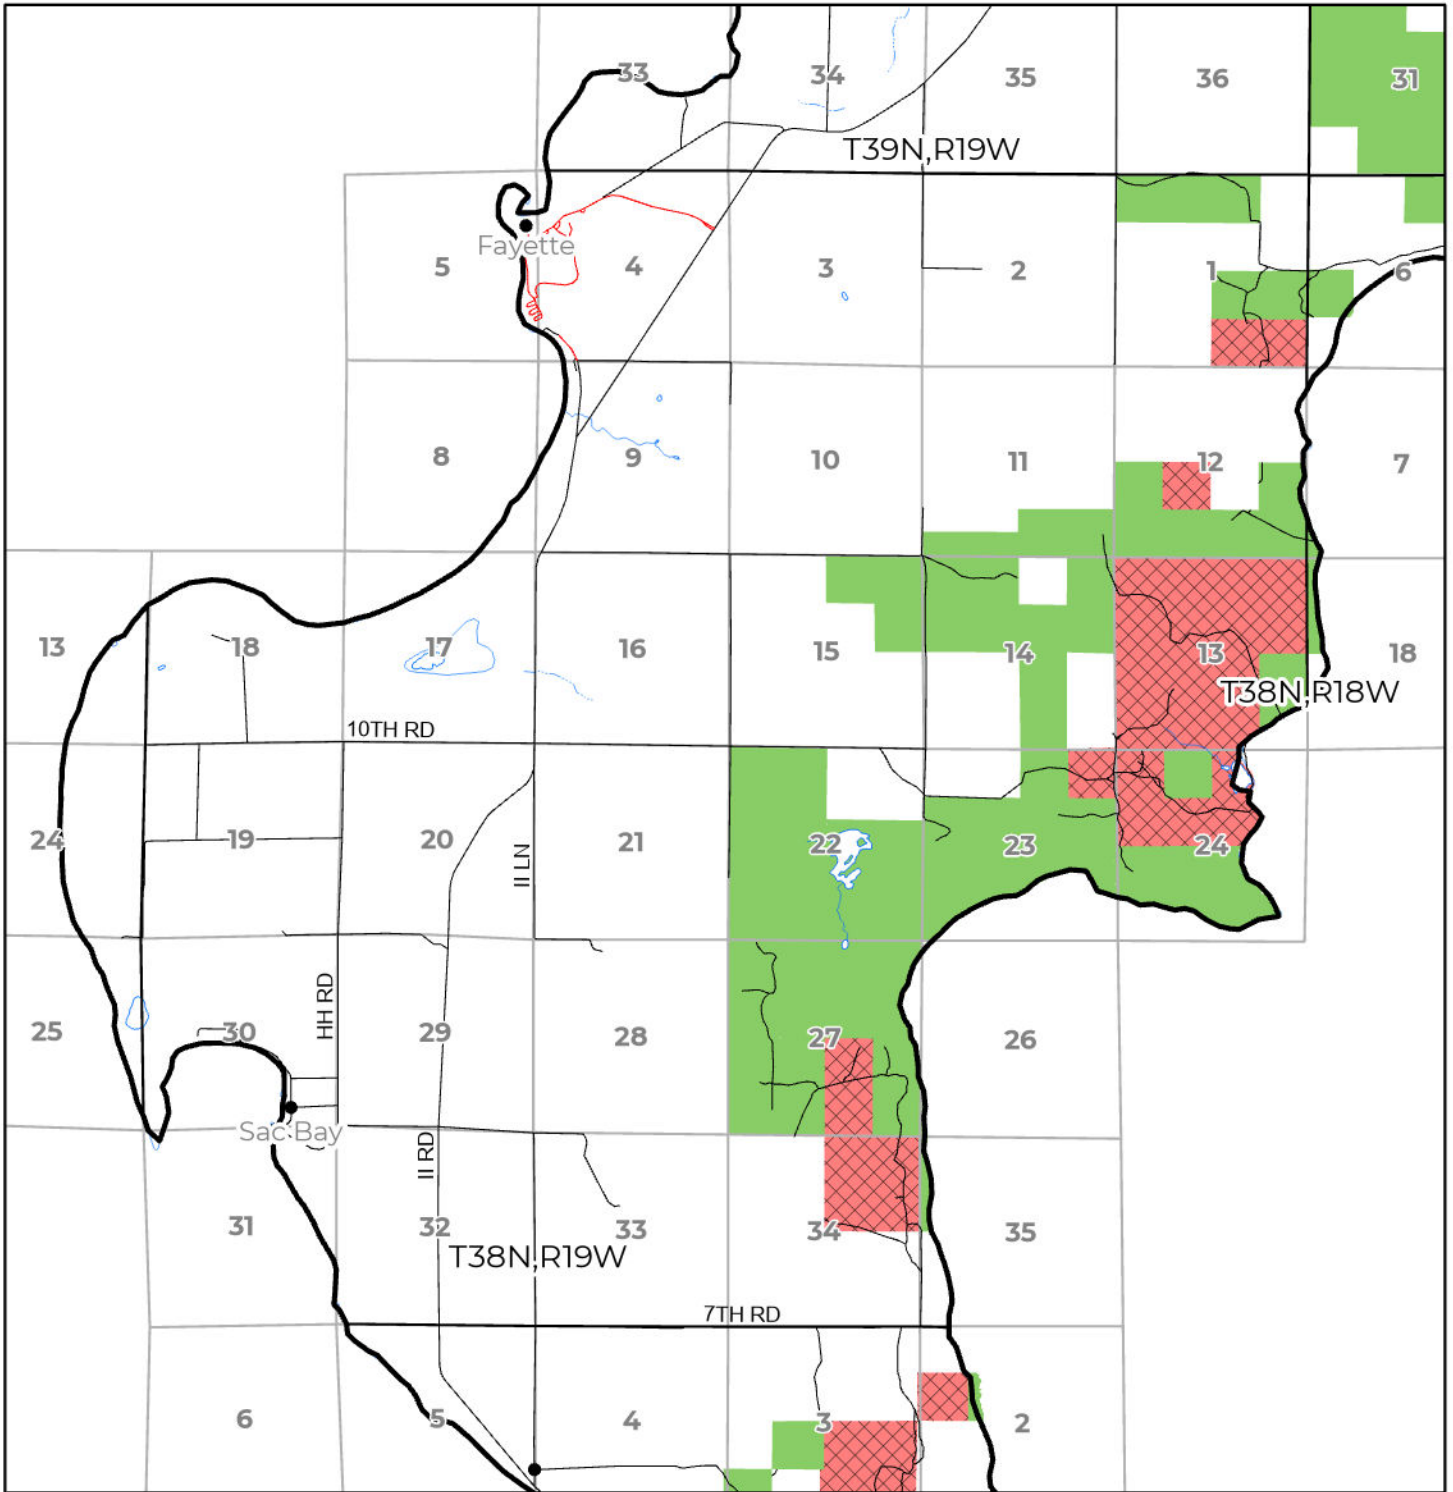

2024 FUELWOOD COLLECTION
 DELTA COUNTY
T38N,R19W

- Open (Recently Closed Timber Sale)
- Open
- Open (Military Restrictions – Possible closure from May to September)
- Closed

N

 Miles
 0 1
 Effective: April 1, 2024