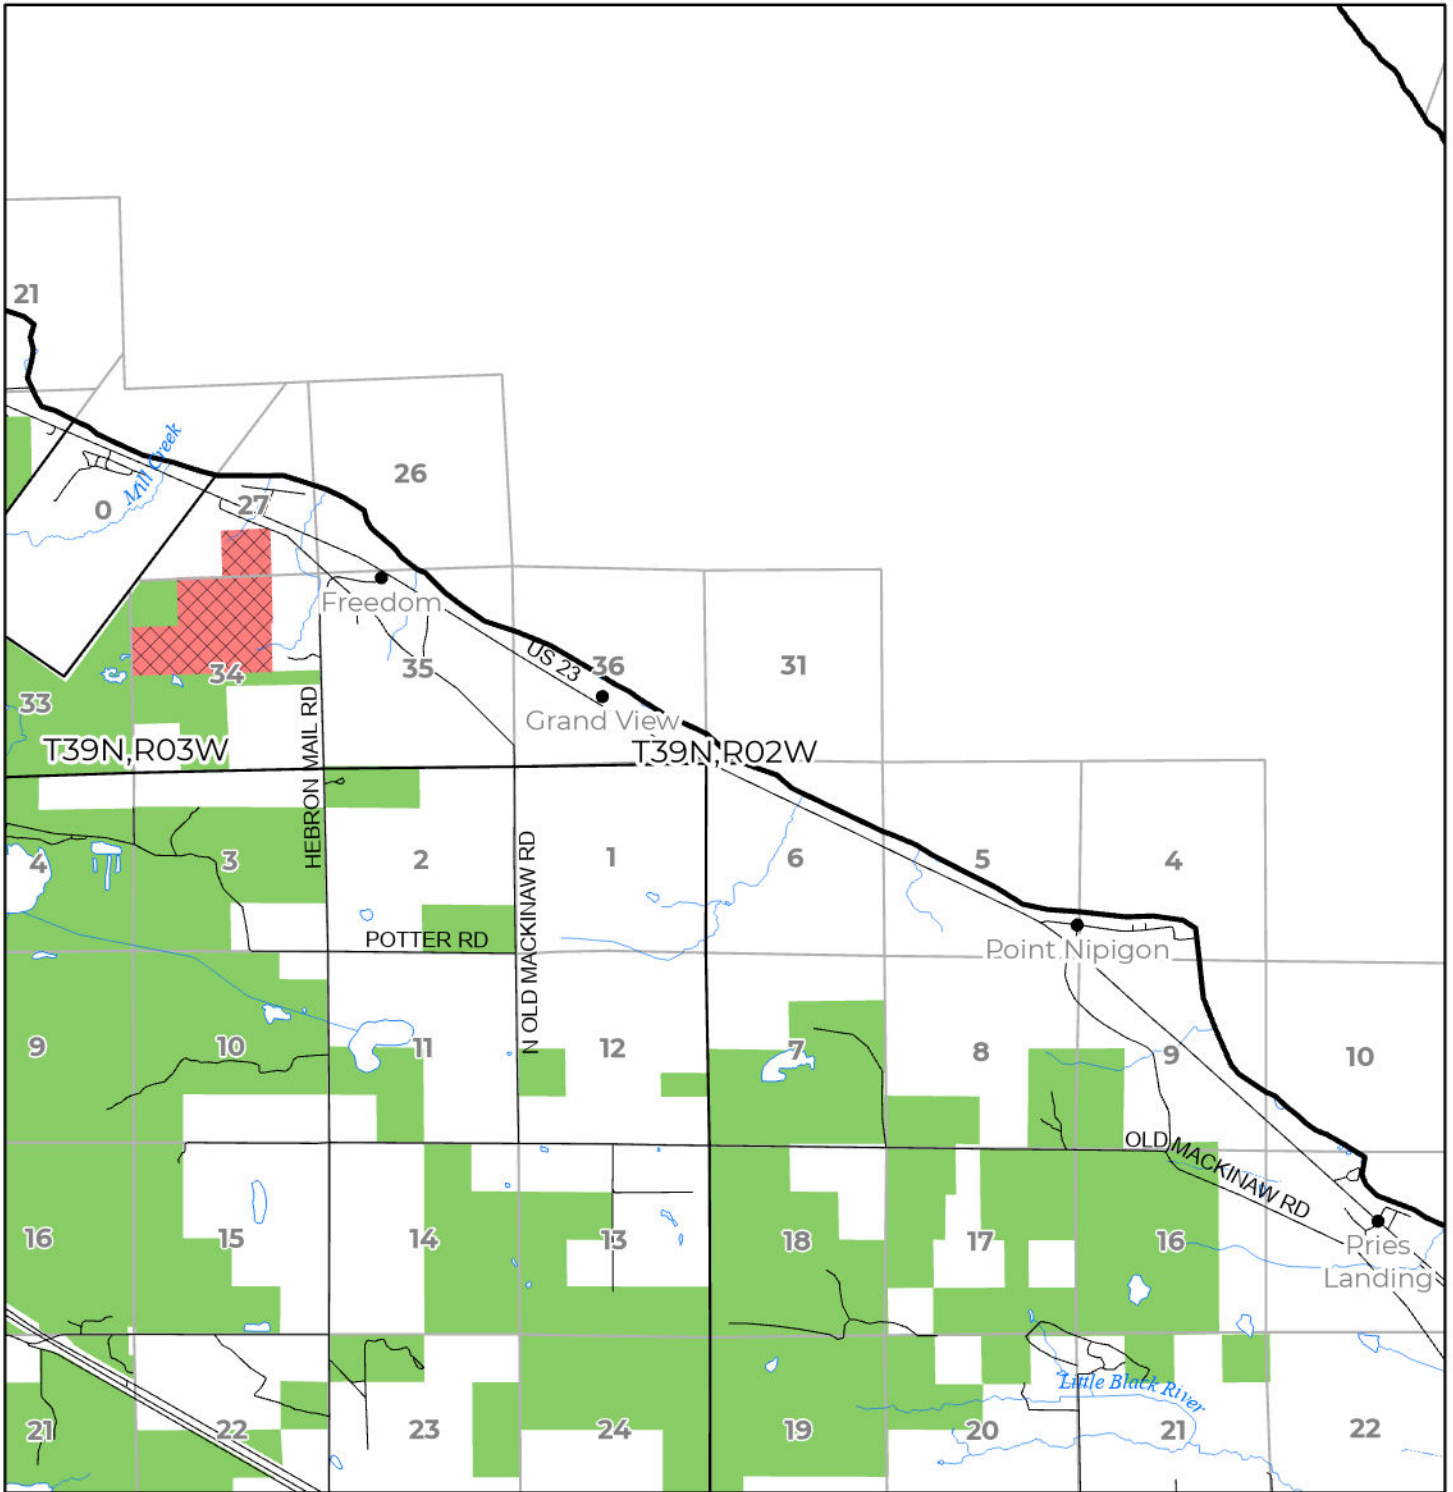

2024 FUELWOOD COLLECTION
 MACKINAC COUNTY
T39N,R02W

- Open (Recently Closed Timber Sale)
- Open
- Open (Military Restrictions – Possible closure from May to September)
- Closed