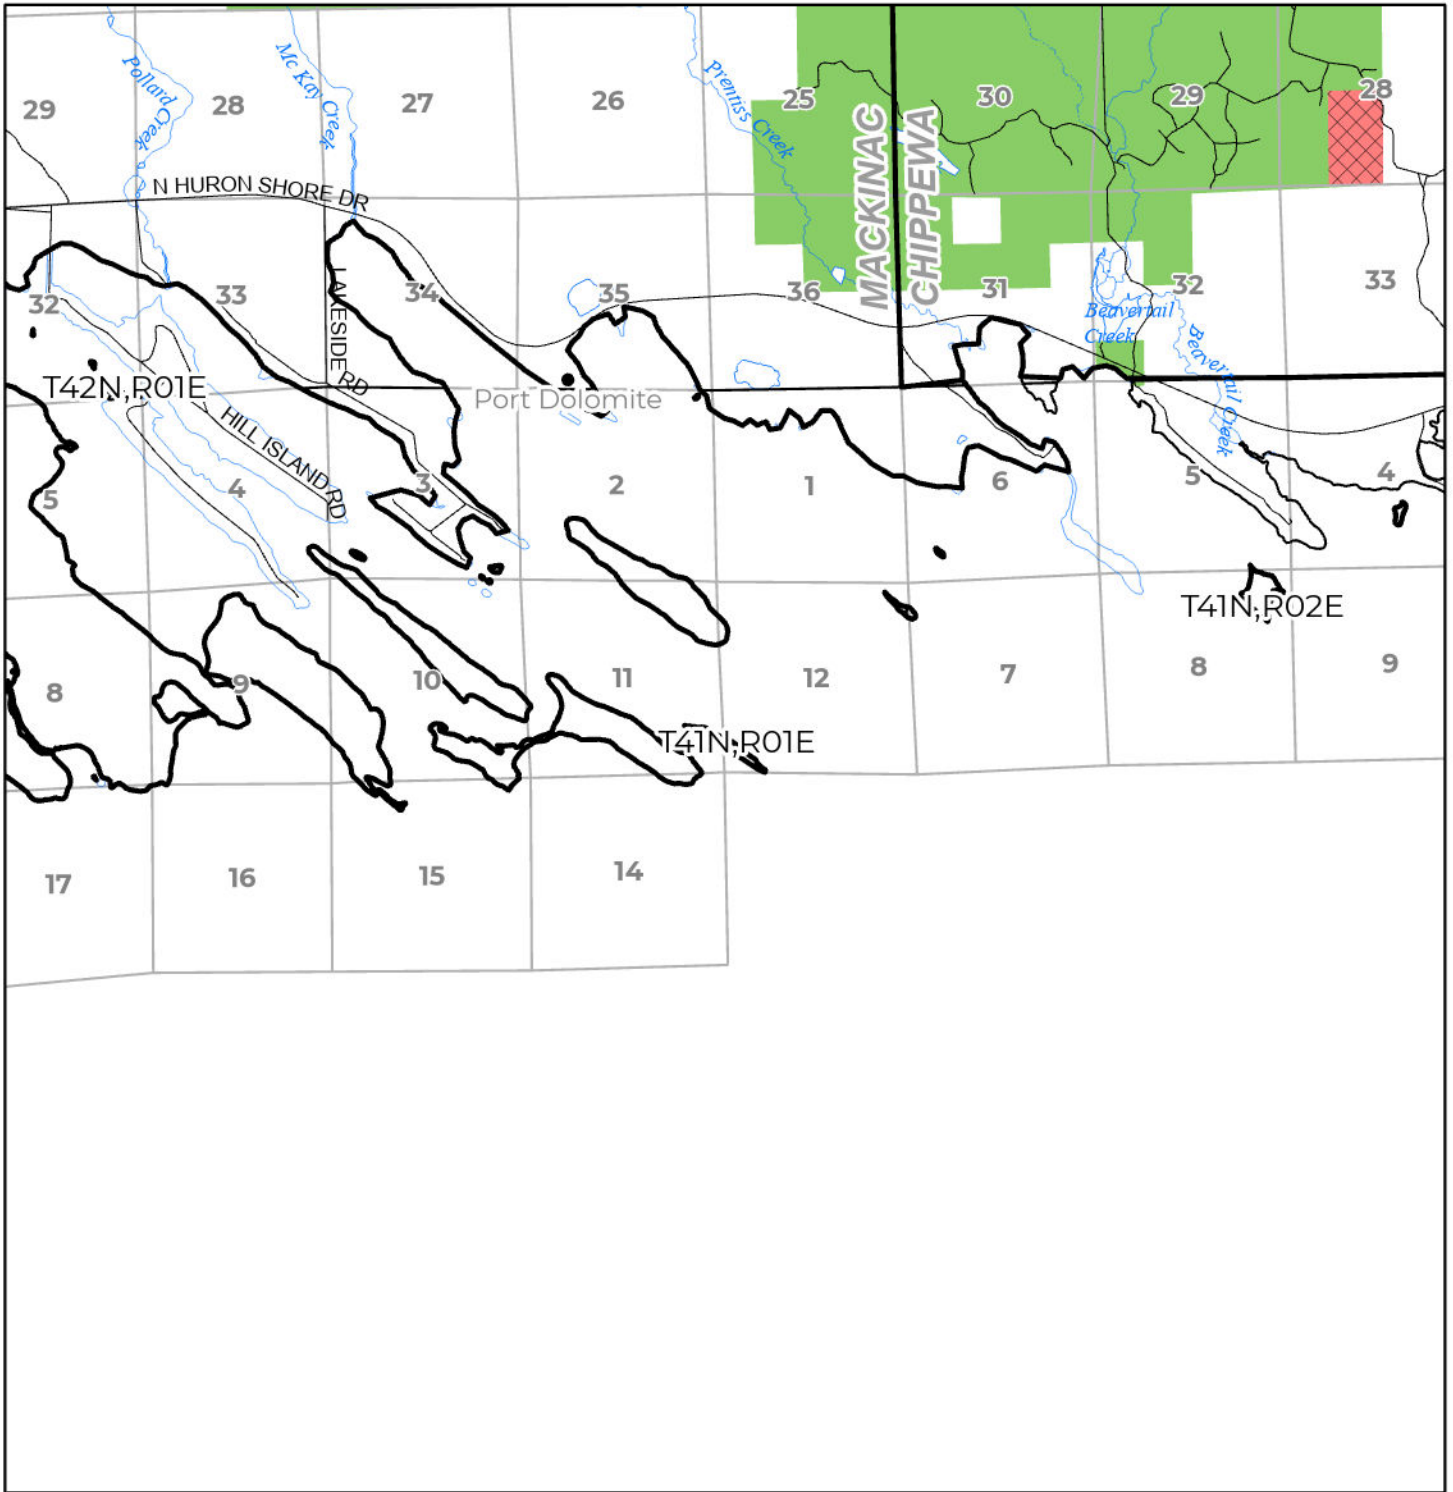

2024 FUELWOOD COLLECTION  
 MACKINAC COUNTY  
**T41N,R01E**

- Open (Recently Closed Timber Sale)
- Open
- Open (Military Restrictions - Possible closure from May to September)
- Closed