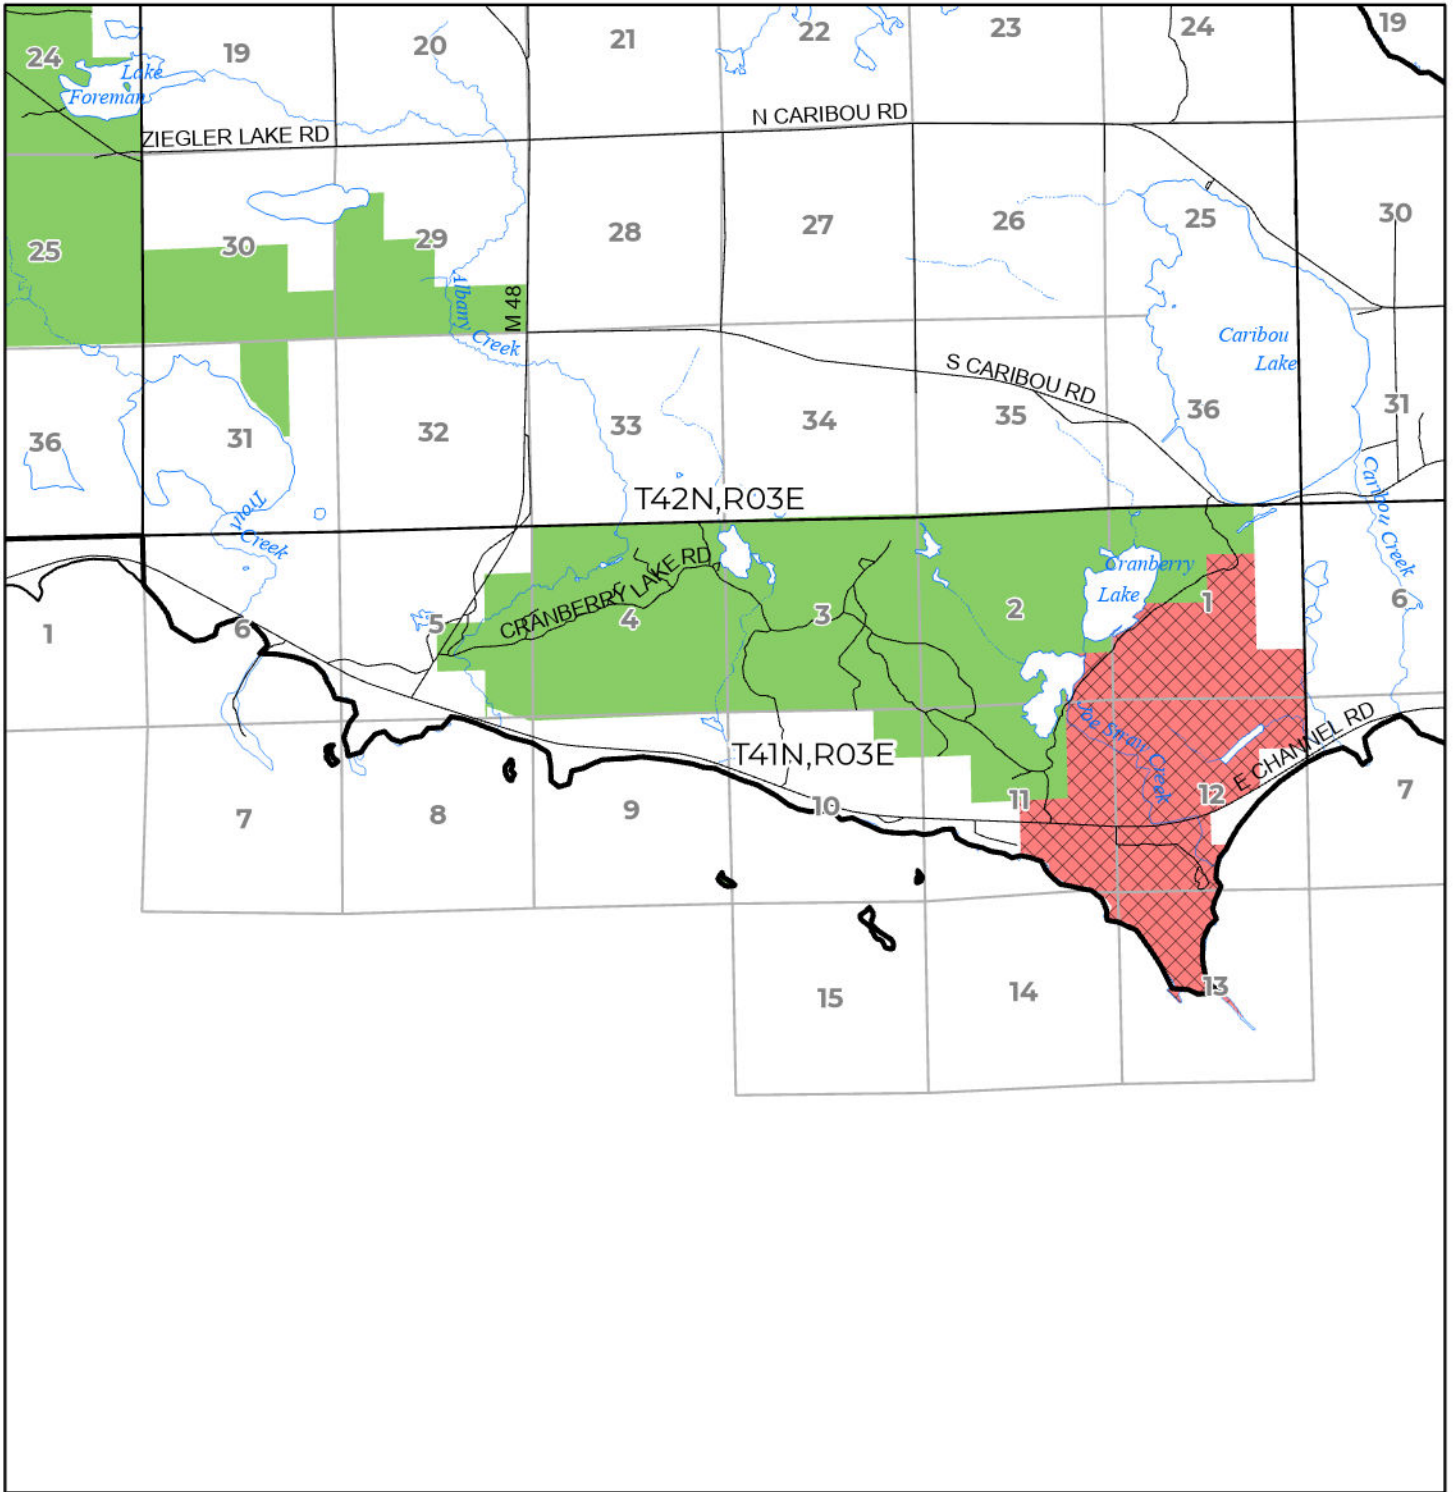

2024 FUELWOOD COLLECTION
 CHIPPEWA COUNTY
T41N,R03E

- Open (Recently Closed Timber Sale)
- Open
- Open (Military Restrictions - Possible closure from May to September)
- Closed

N

 Miles

 Effective: April 1, 2024