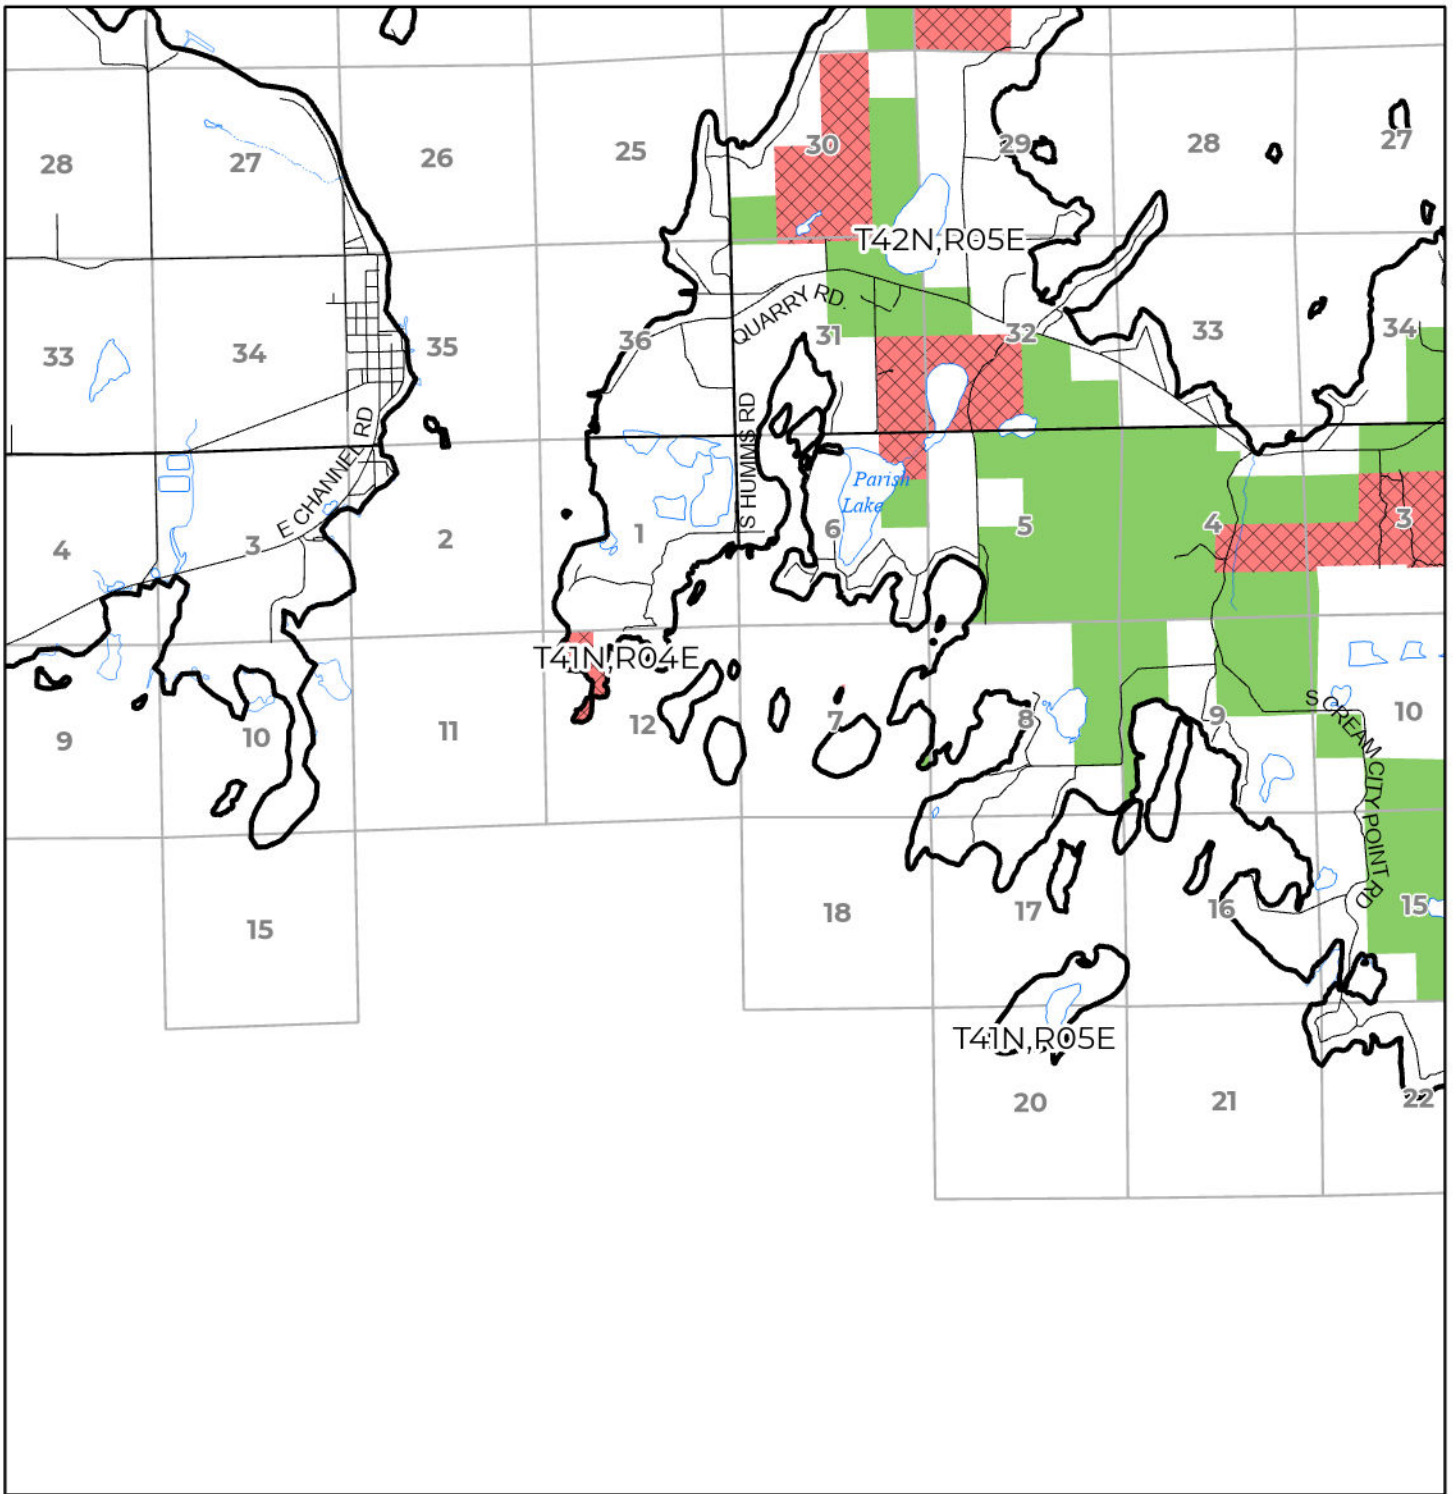

2024 FUELWOOD COLLECTION  
 CHIPPEWA COUNTY  
**T41N,R04E**

- Open (Recently Closed Timber Sale)
- Open
- Open (Military Restrictions – Possible closure from May to September)
- Closed