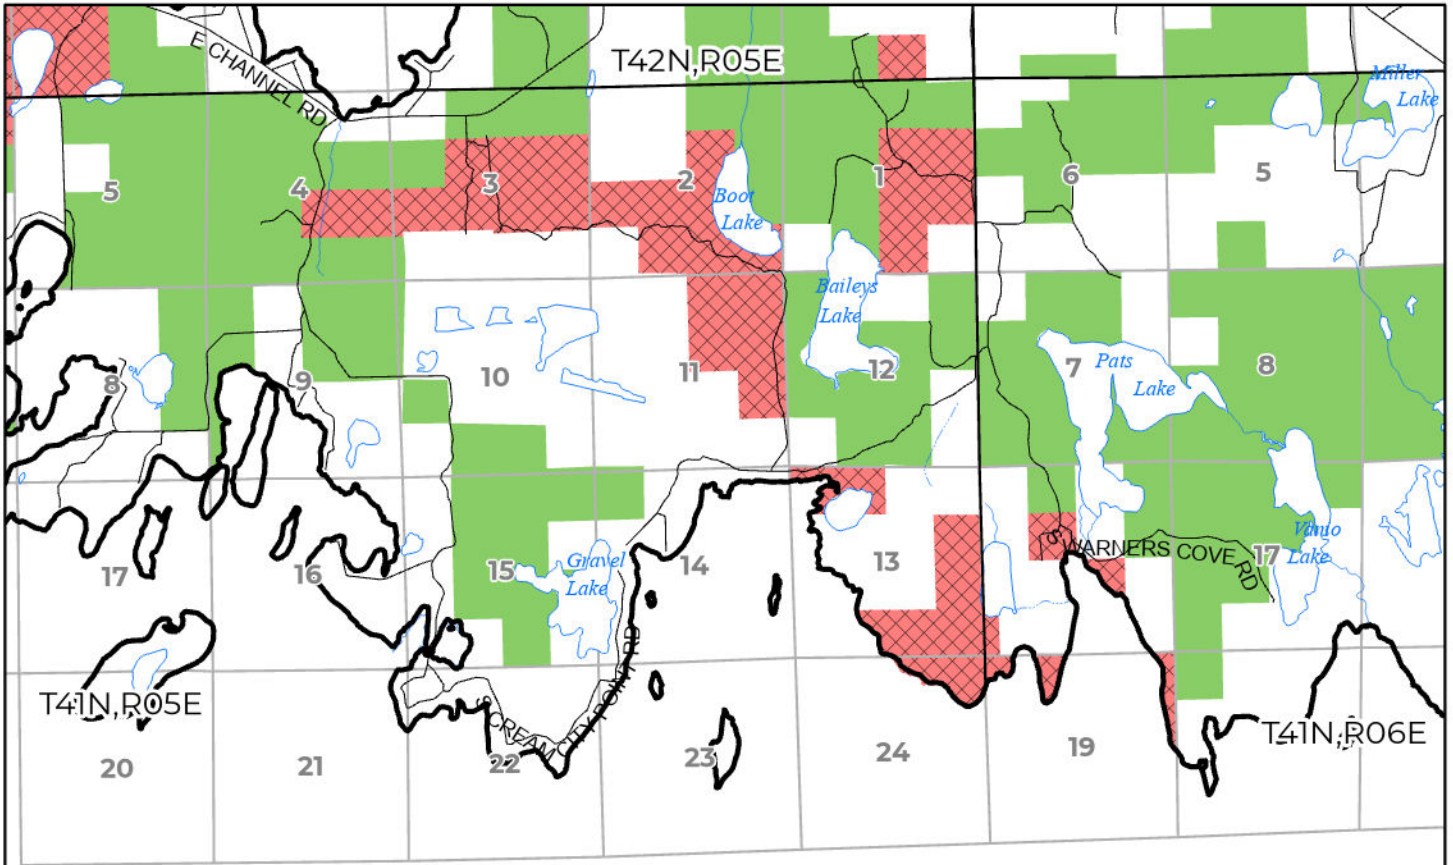

2024 FUELWOOD COLLECTION
 CHIPPEWA COUNTY
T41N,R05E

-  Open (Recently Closed Timber Sale)
-  Open
-  Open (Military Restrictions - Possible closure from May to September)
-  Closed