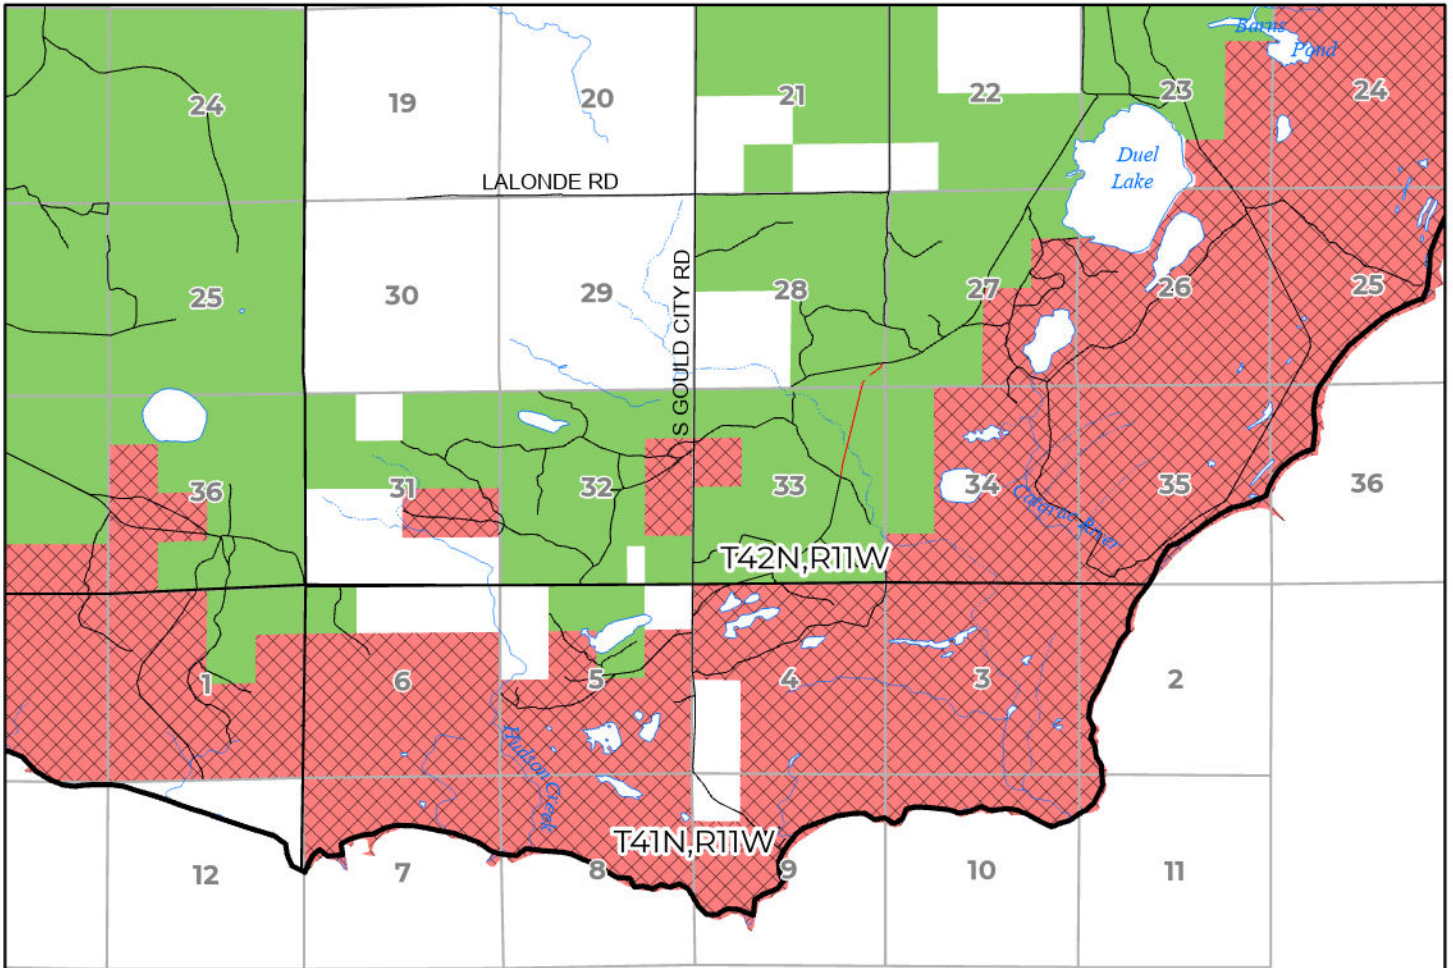

2024 FUELWOOD COLLECTION
MACKINAC COUNTY
T41N,R11W

-  Open (Recently Closed Timber Sale)
-  Open
-  Open (Military Restrictions - Possible closure from May to September)
-  Closed