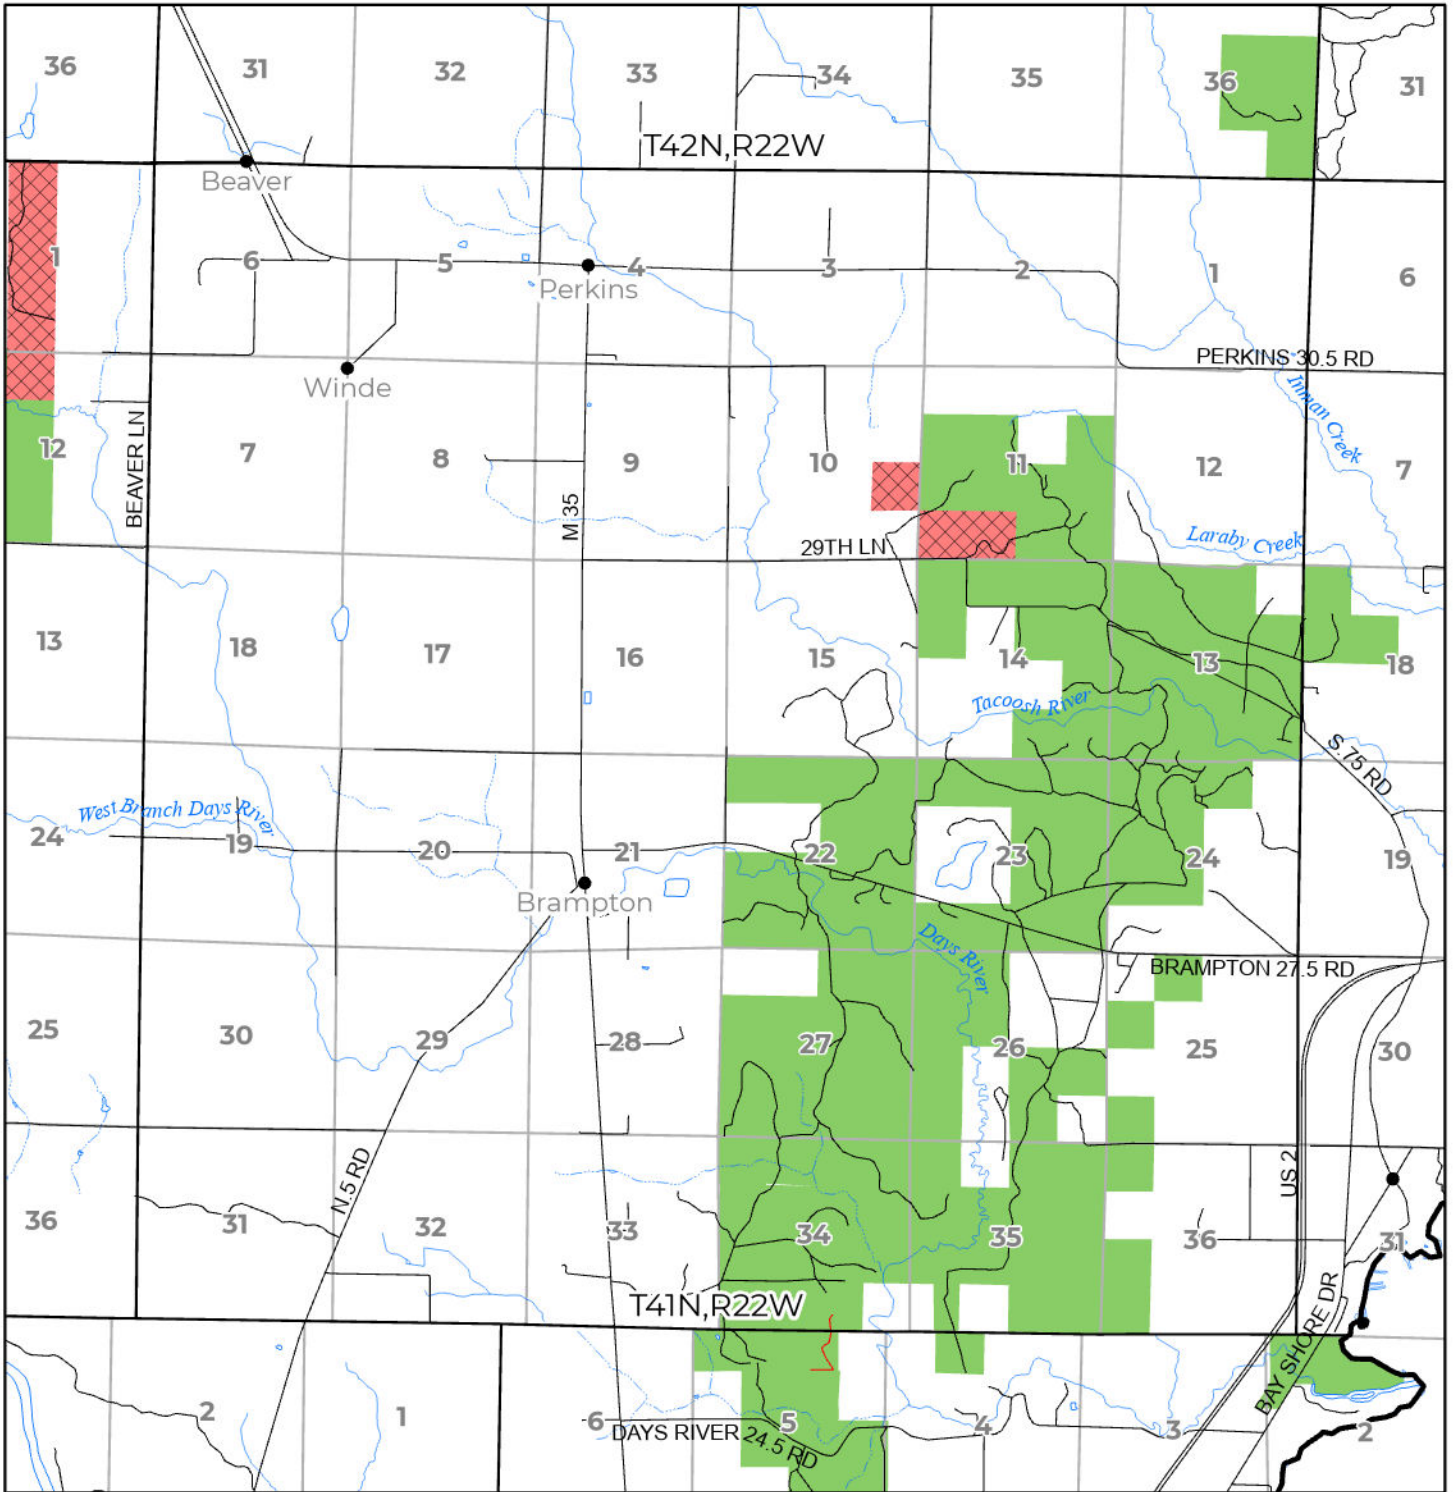

2024 FUELWOOD COLLECTION  
 DELTA COUNTY  
 T41N,R22W

- Open (Recently Closed Timber Sale)
- Open
- Open (Military Restrictions – Possible closure from May to September)
- Closed