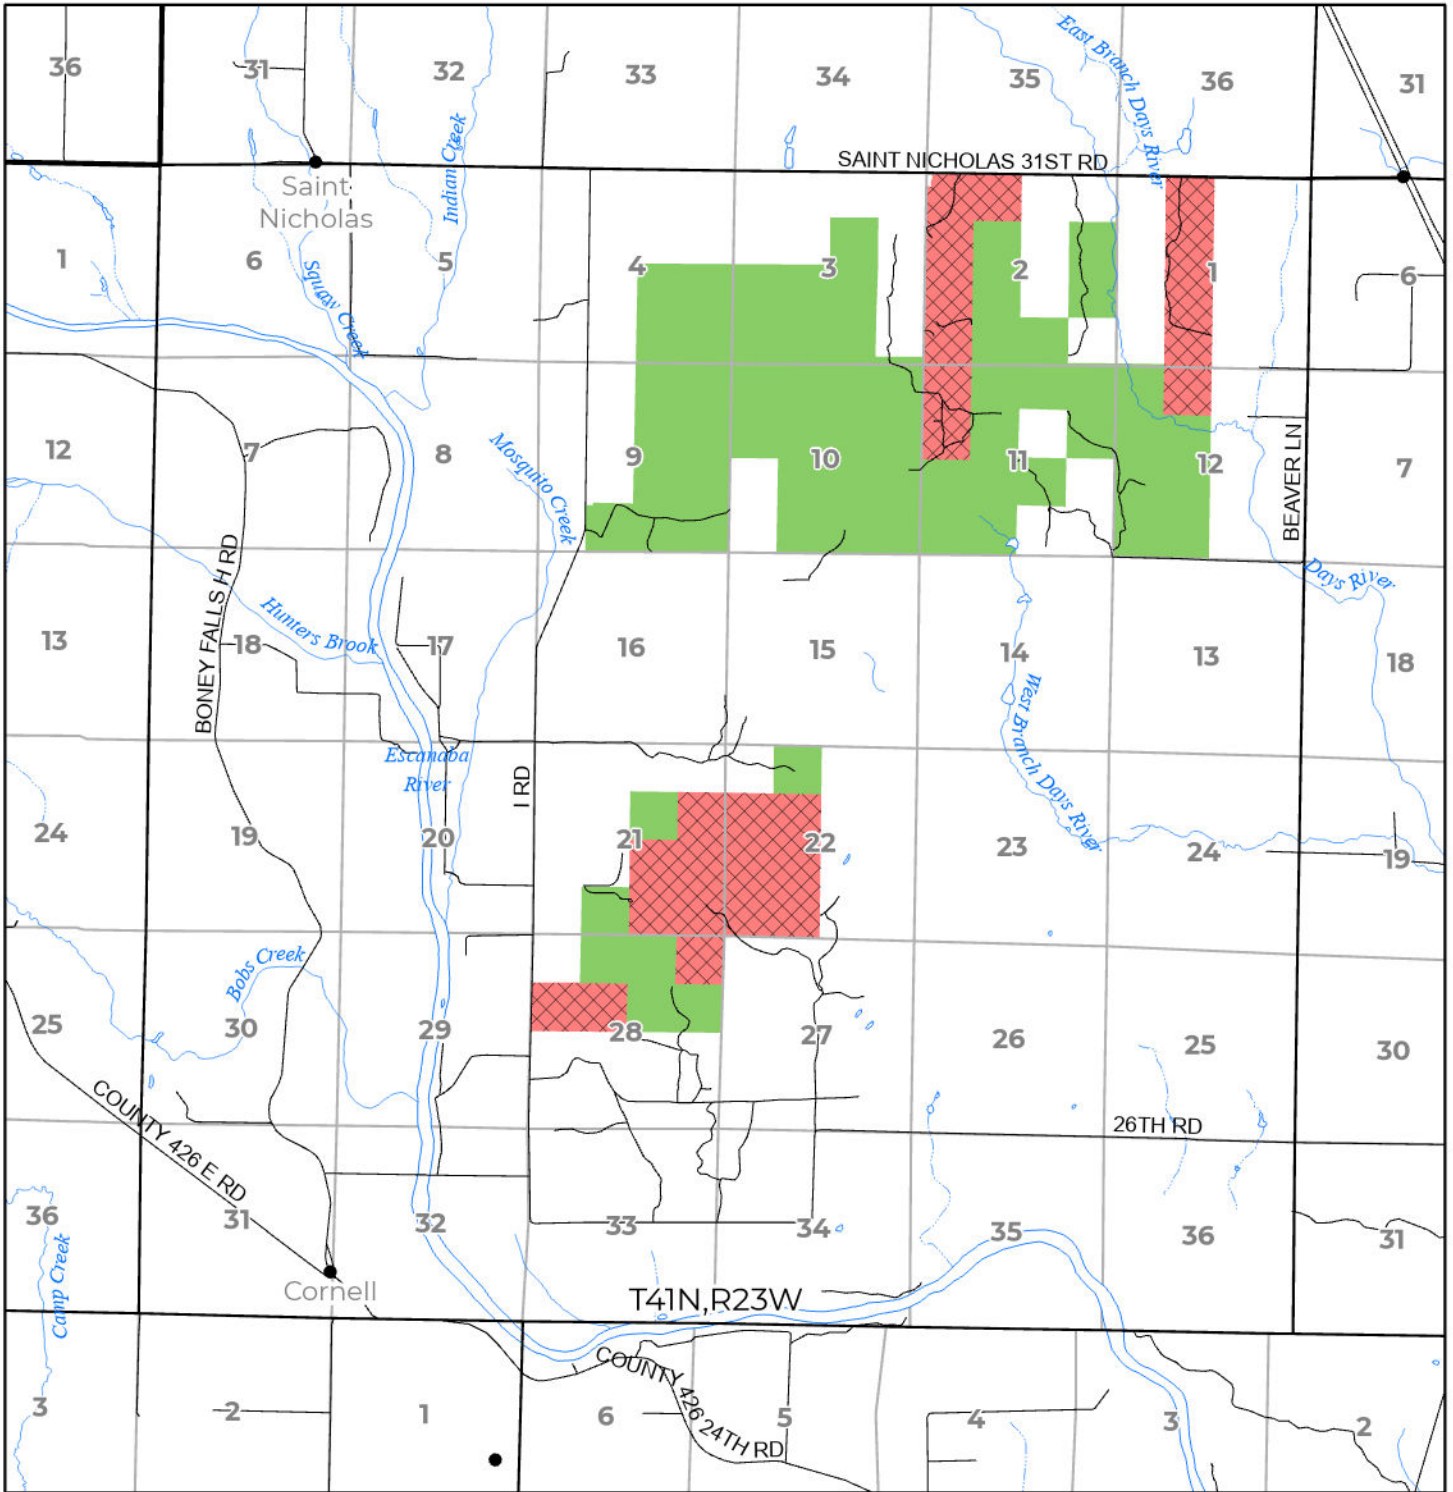

2024 FUELWOOD COLLECTION
 DELTA COUNTY
 T41N,R23W

- Open (Recently Closed Timber Sale)
- Open
- Open (Military Restrictions - Possible closure from May to September)
- Closed