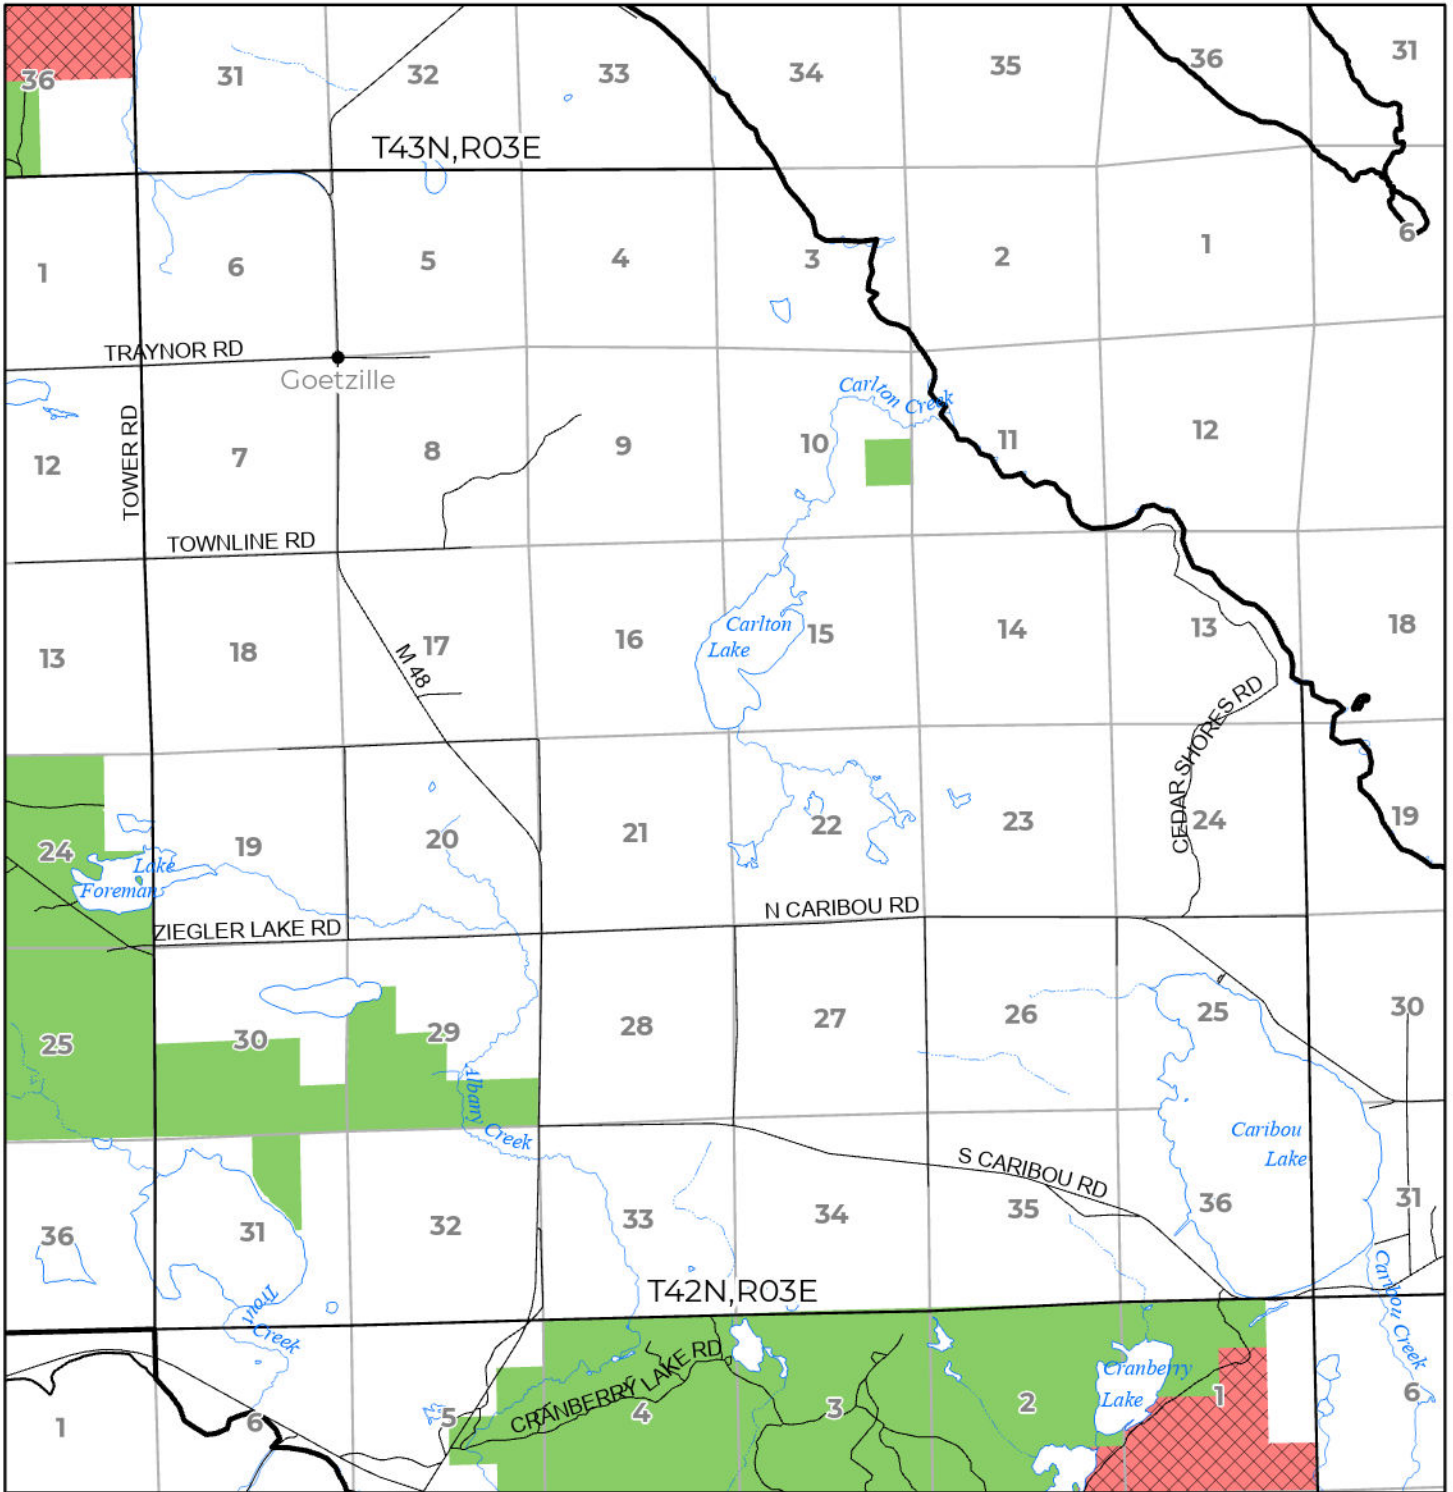

2024 FUELWOOD COLLECTION  
 CHIPPEWA COUNTY  
**T42N,R03E**

- Open (Recently Closed Timber Sale)
- Open
- Open (Military Restrictions - Possible closure from May to September)
- Closed