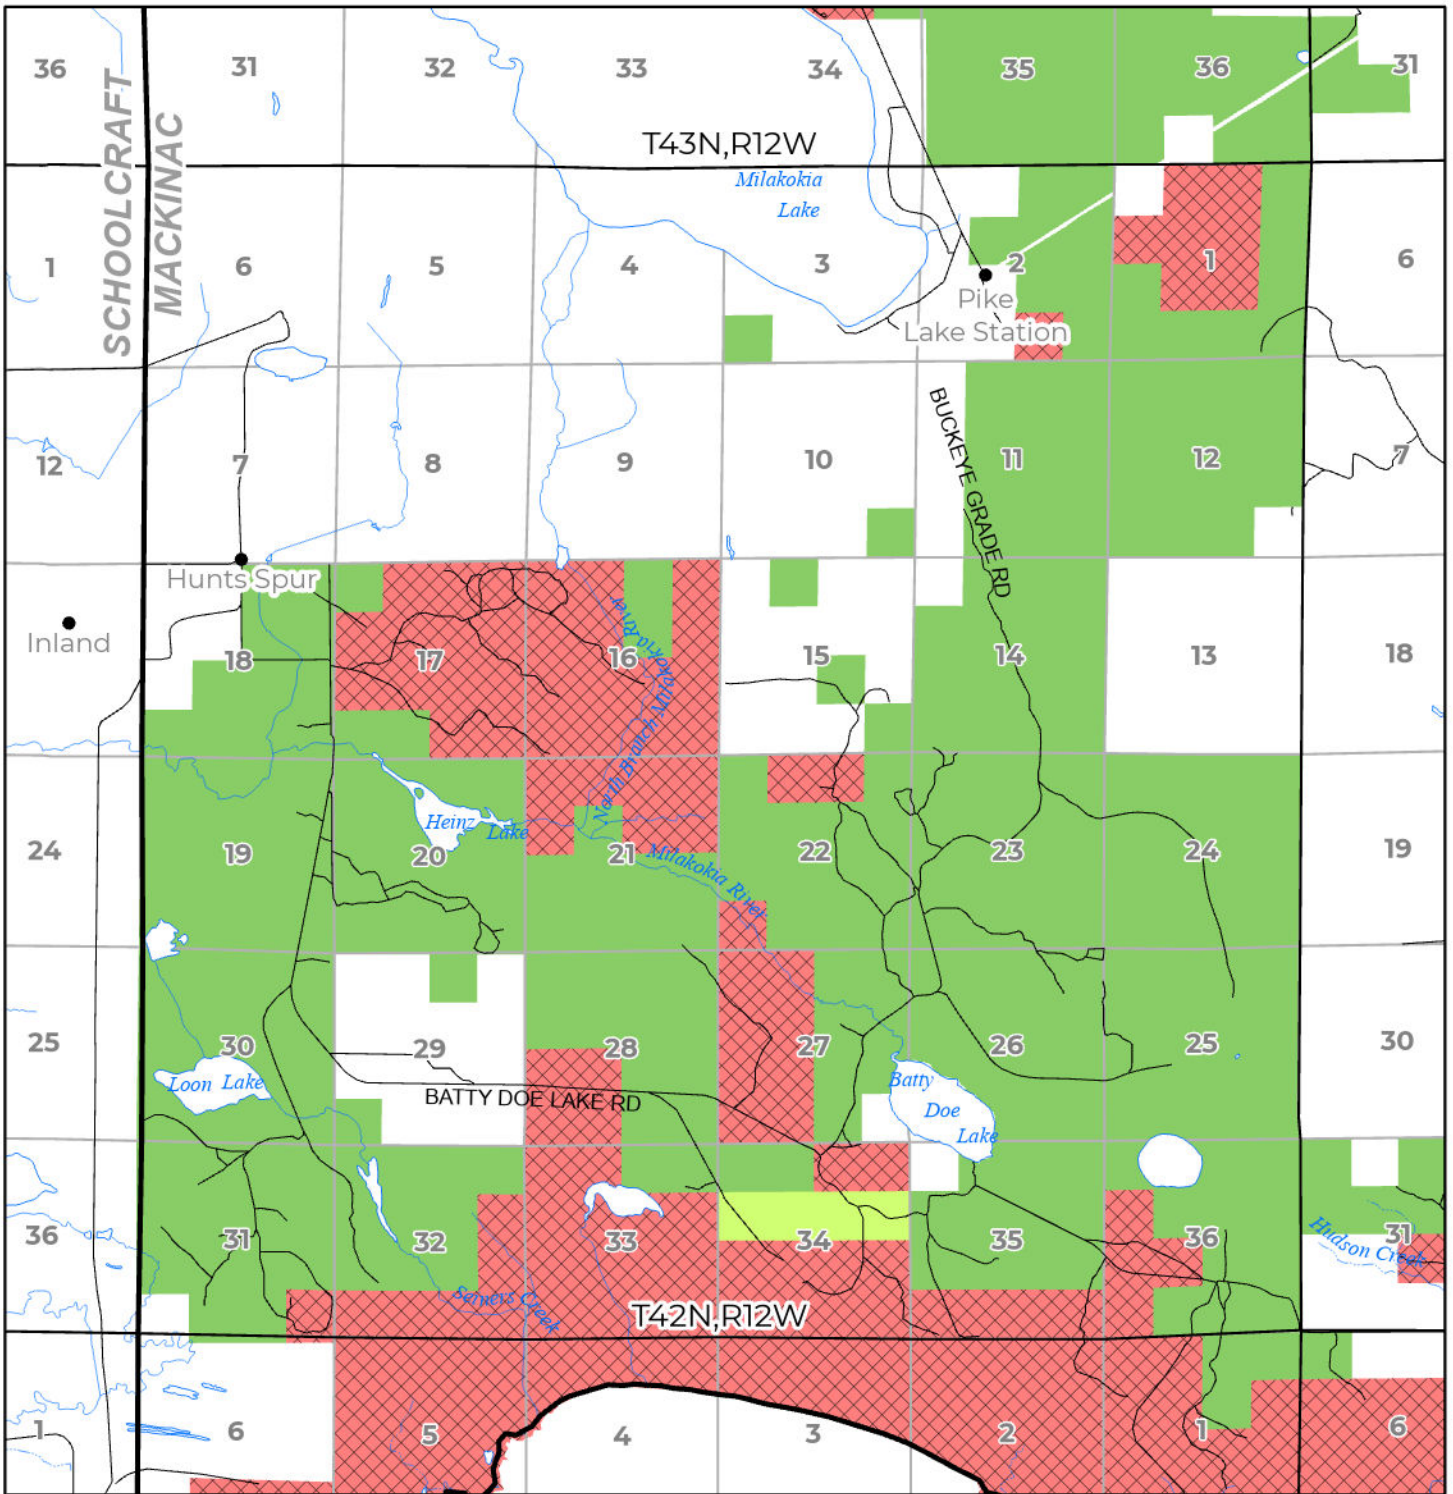

2024 FUELWOOD COLLECTION  
 MACKINAC COUNTY  
**T42N,R12W**

- Open (Recently Closed Timber Sale)
- Open
- Open (Military Restrictions - Possible closure from May to September)
- Closed