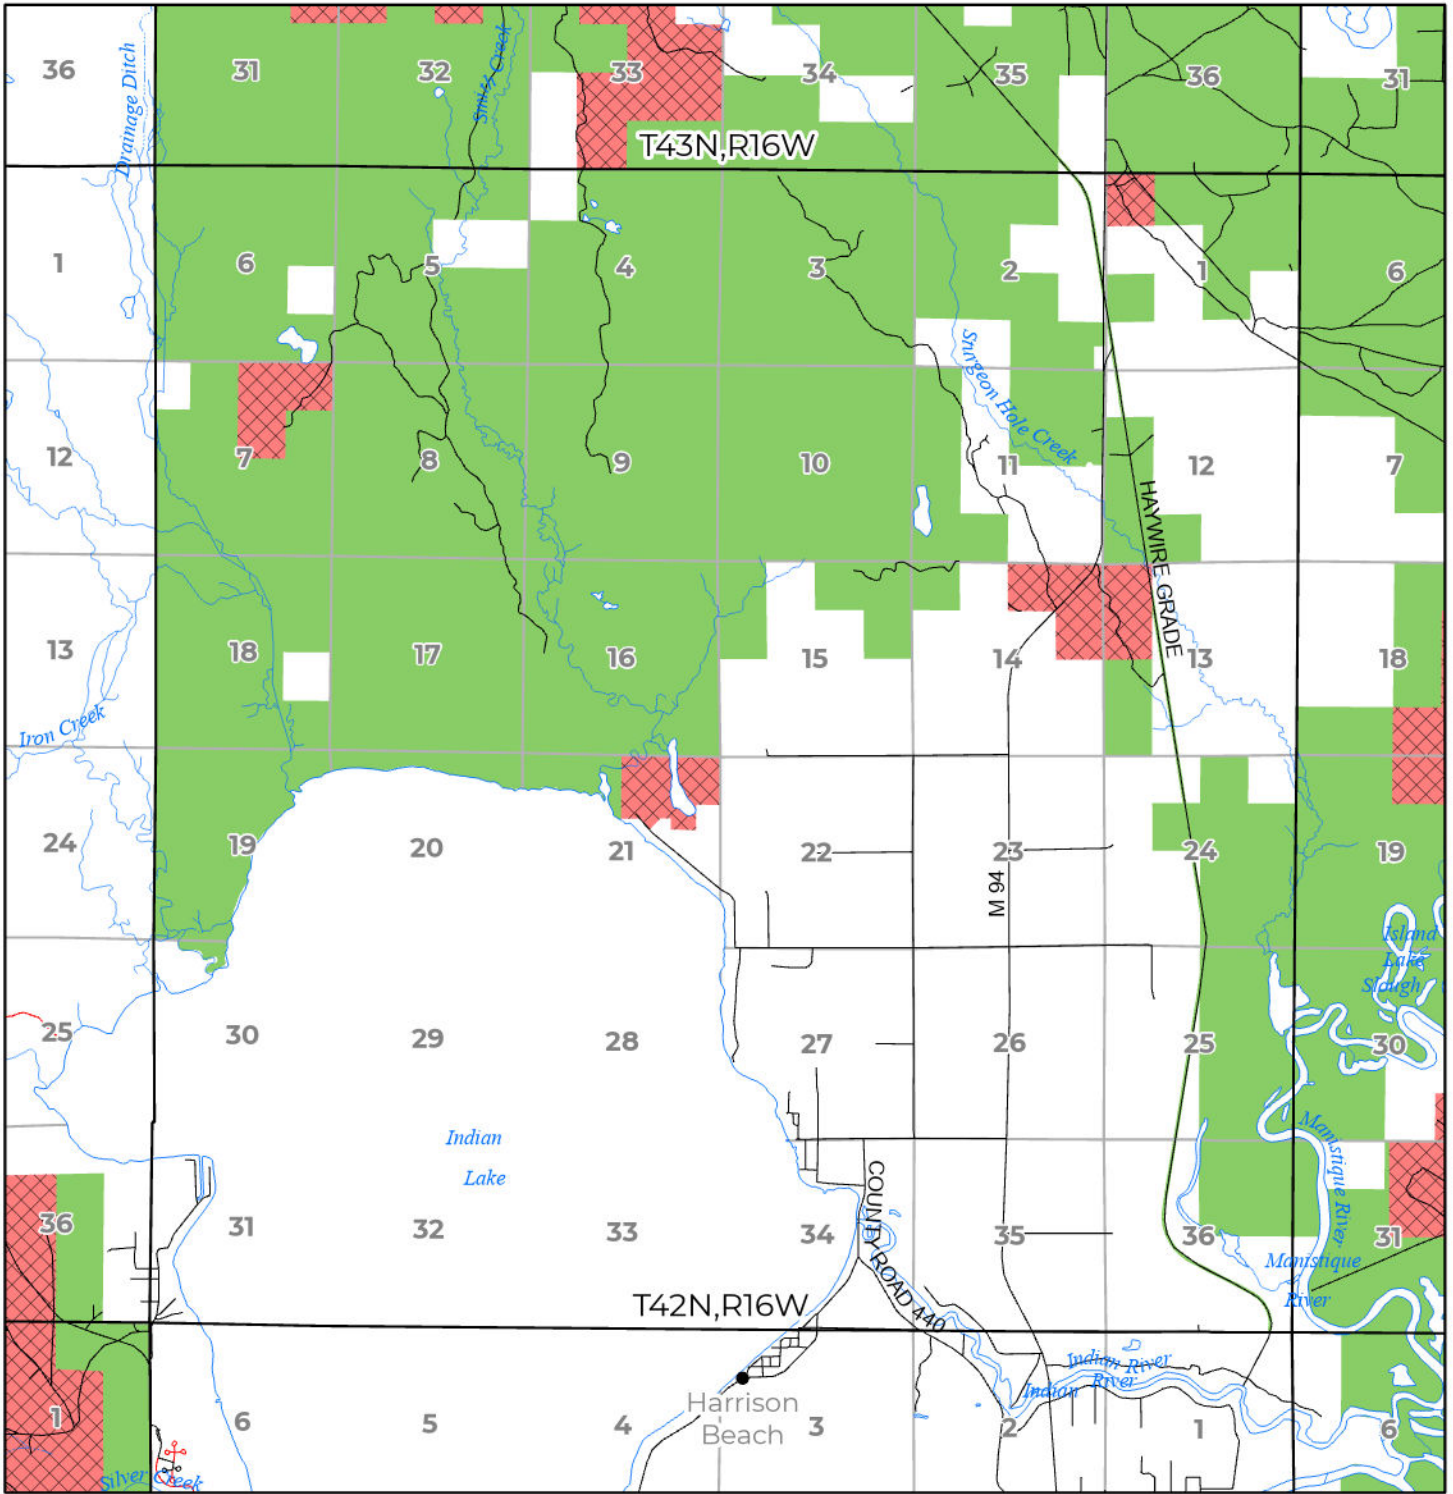

2024 FUELWOOD COLLECTION
SCHOOLCRAFT COUNTY
T42N,R16W

- Open (Recently Closed Timber Sale)
- Open
- Open (Military Restrictions – Possible closure from May to September)
- Closed