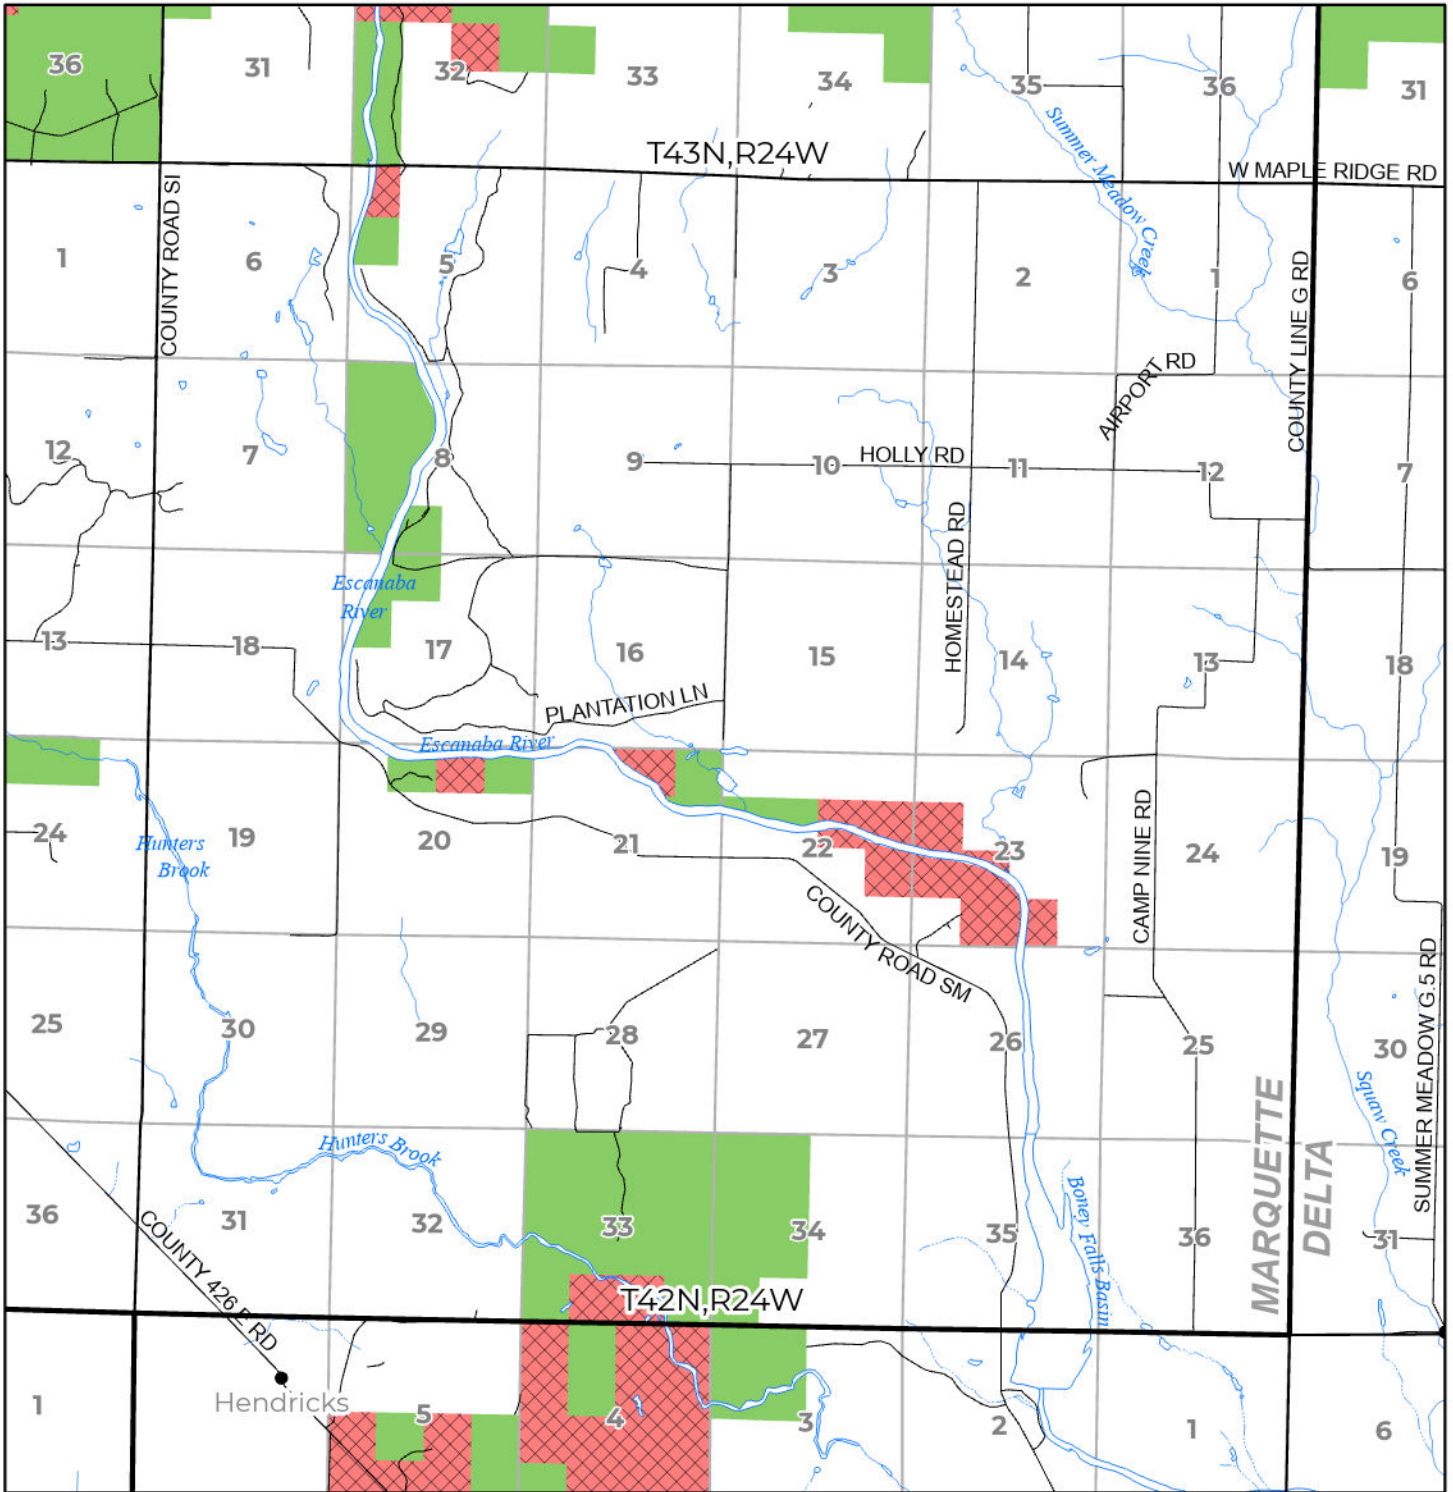

2024 FUELWOOD COLLECTION
 MARQUETTE COUNTY
T42N,R24W

- Open (Recently Closed Timber Sale)
- Open
- Open (Military Restrictions - Possible closure from May to September)
- Closed

N

 Miles
 0 1
 Effective: April 1, 2024