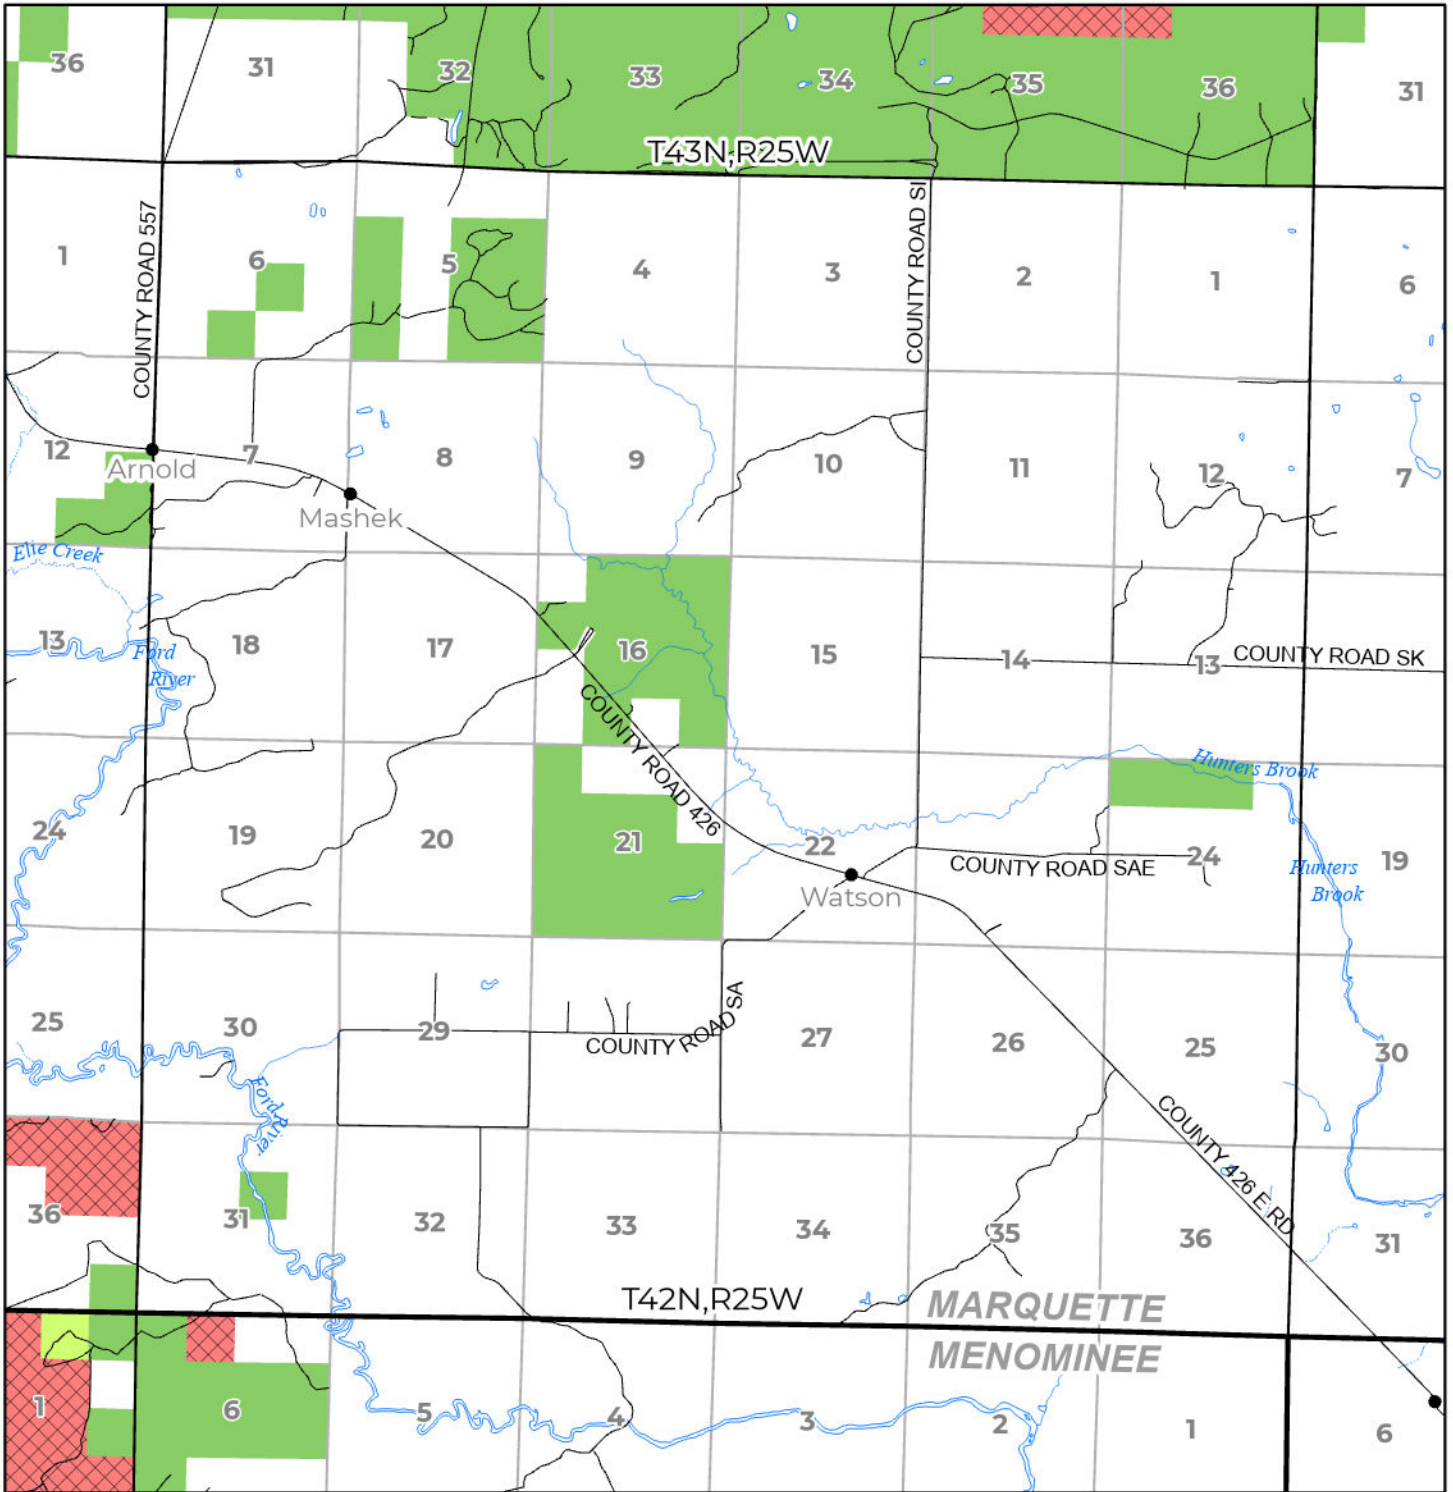

2024 FUELWOOD COLLECTION  
 MARQUETTE COUNTY  
**T42N,R25W**

- Open (Recently Closed Timber Sale)
- Open
- Open (Military Restrictions – Possible closure from May to September)
- Closed