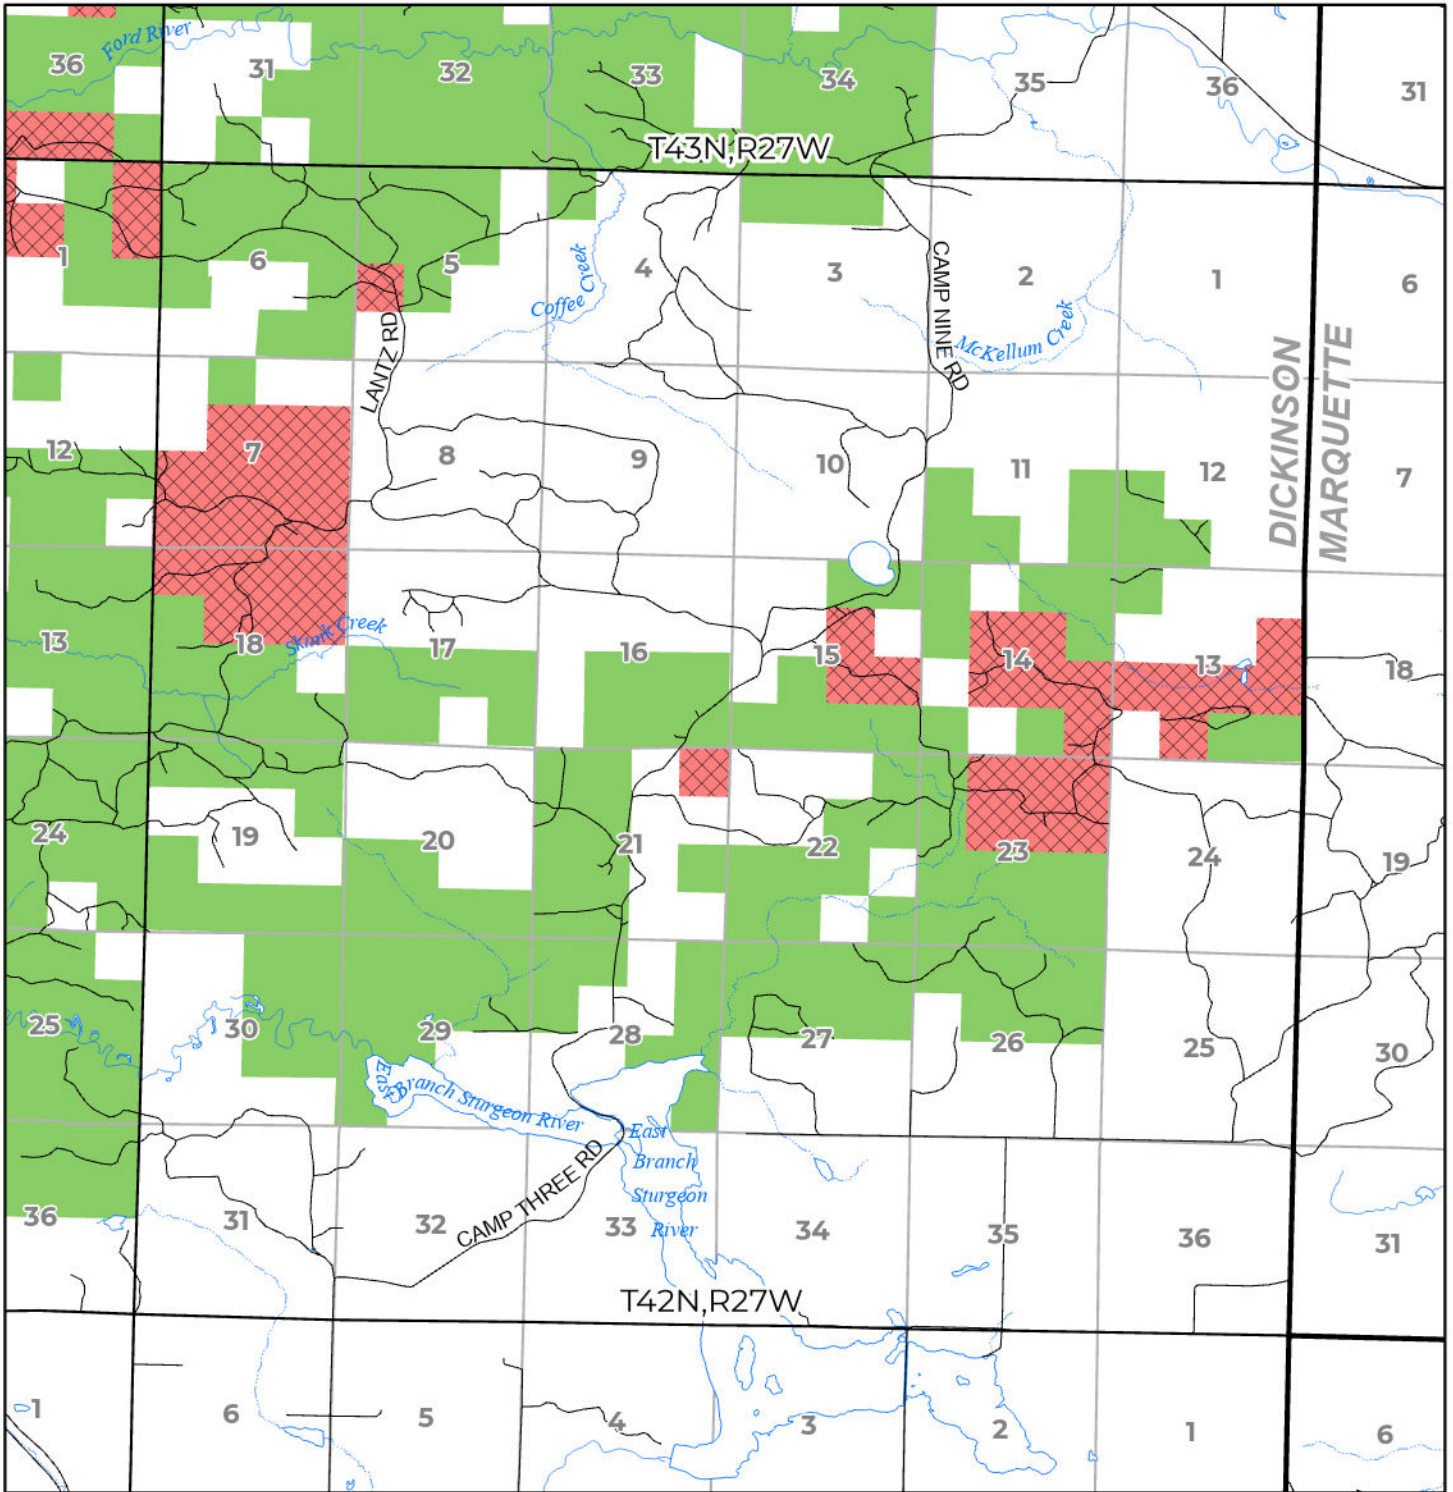

2024 FUELWOOD COLLECTION
 DICKINSON COUNTY
 T42N,R27W

- Open (Recently Closed Timber Sale)
- Open
- Open (Military Restrictions – Possible closure from May to September)
- Closed