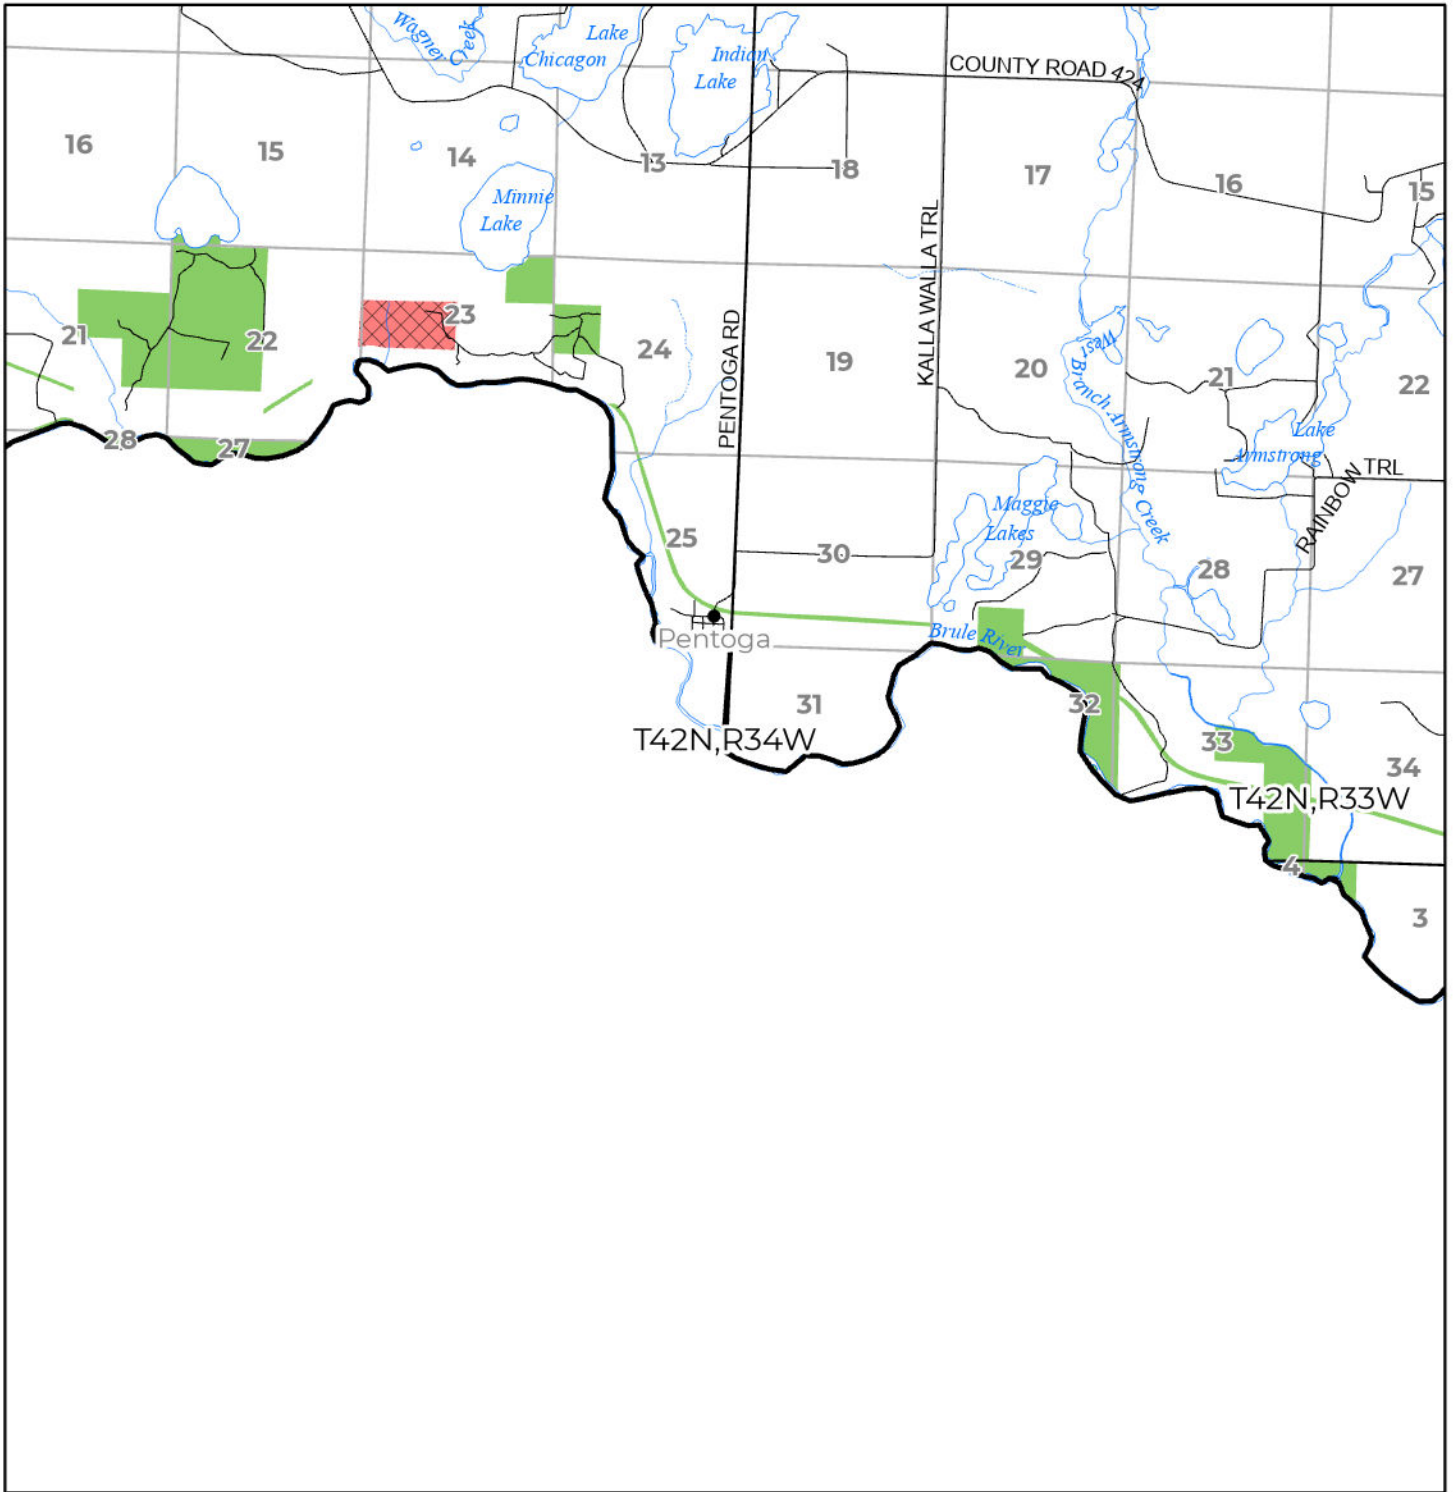

2024 FUELWOOD COLLECTION
 IRON COUNTY
T42N,R34W

- Open (Recently Closed Timber Sale)
- Open
- Open (Military Restrictions - Possible closure from May to September)
- Closed