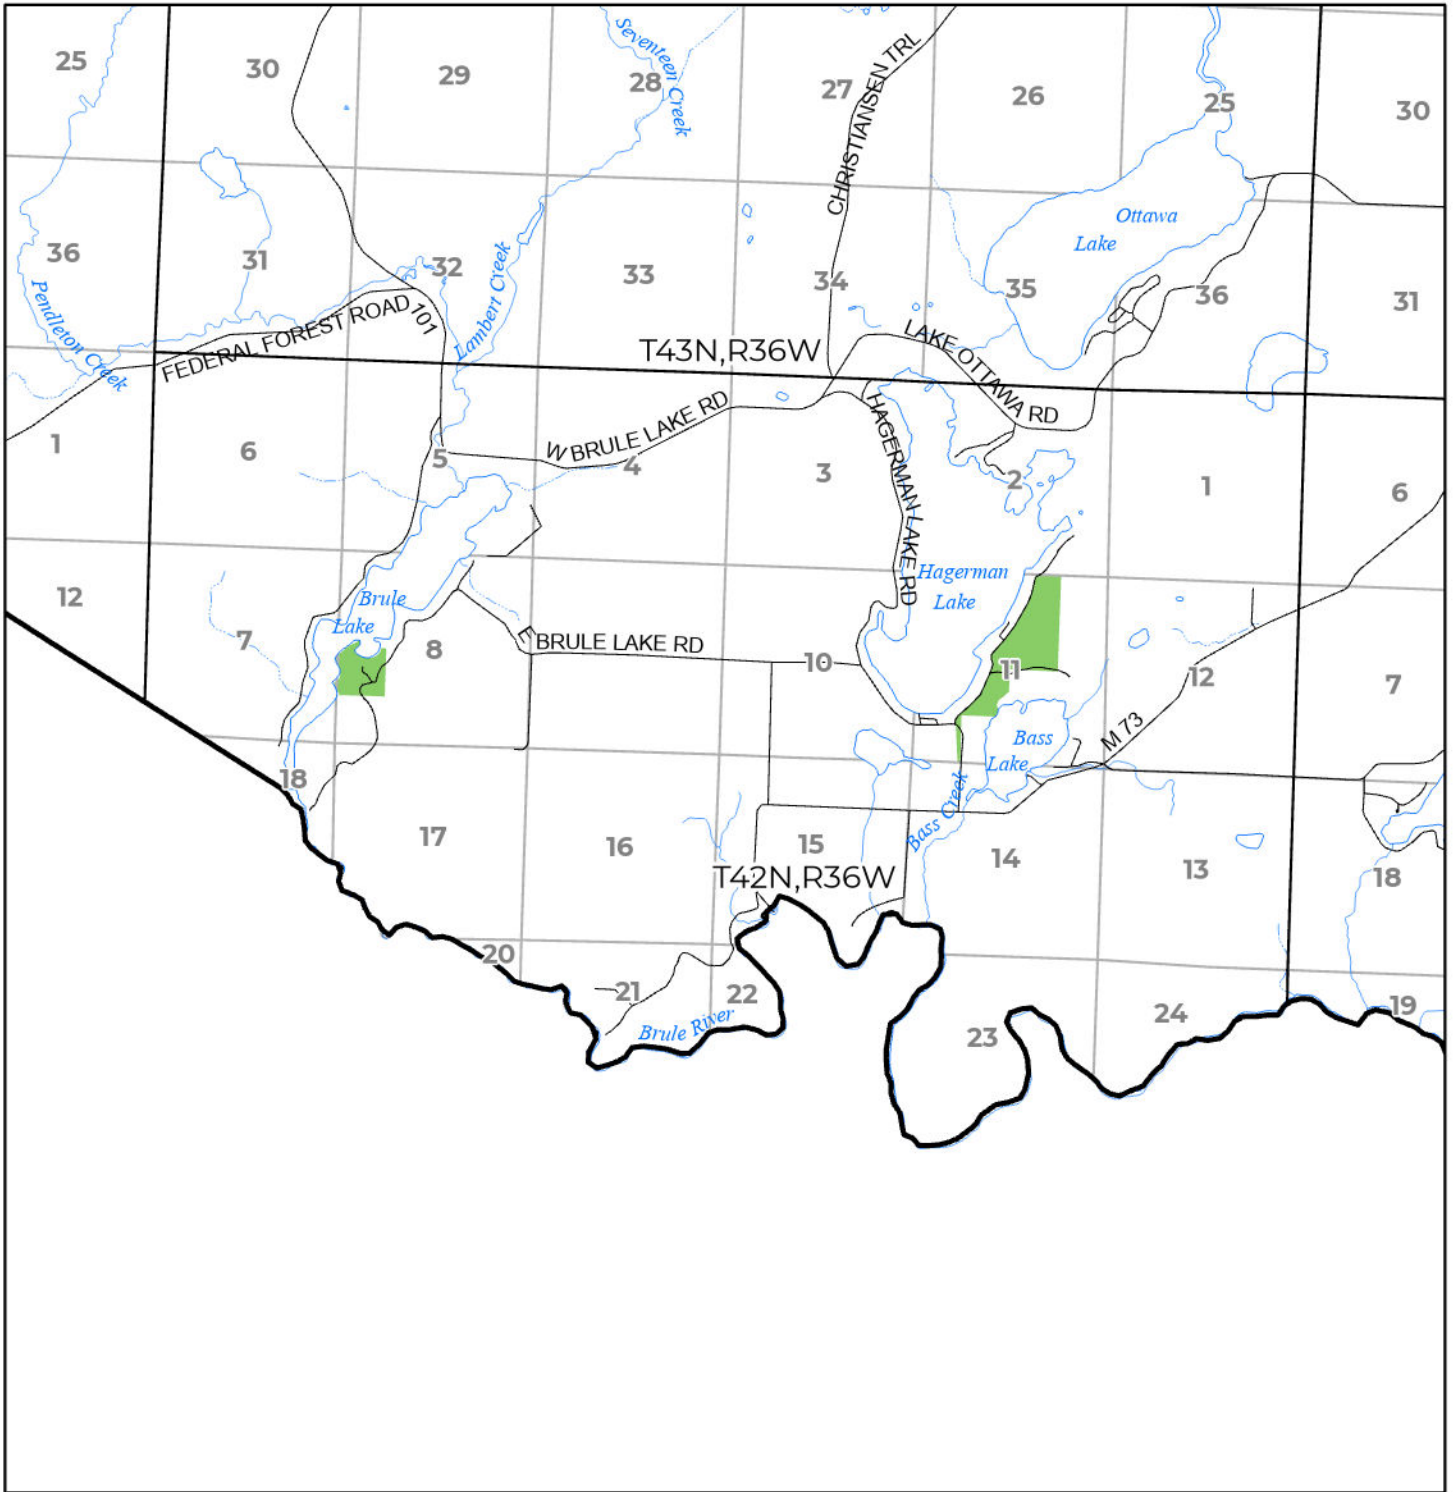

2024 FUELWOOD COLLECTION
 IRON COUNTY
T42N,R36W

- Open (Recently Closed Timber Sale)
- Open
- Open (Military Restrictions - Possible closure from May to September)
- Closed