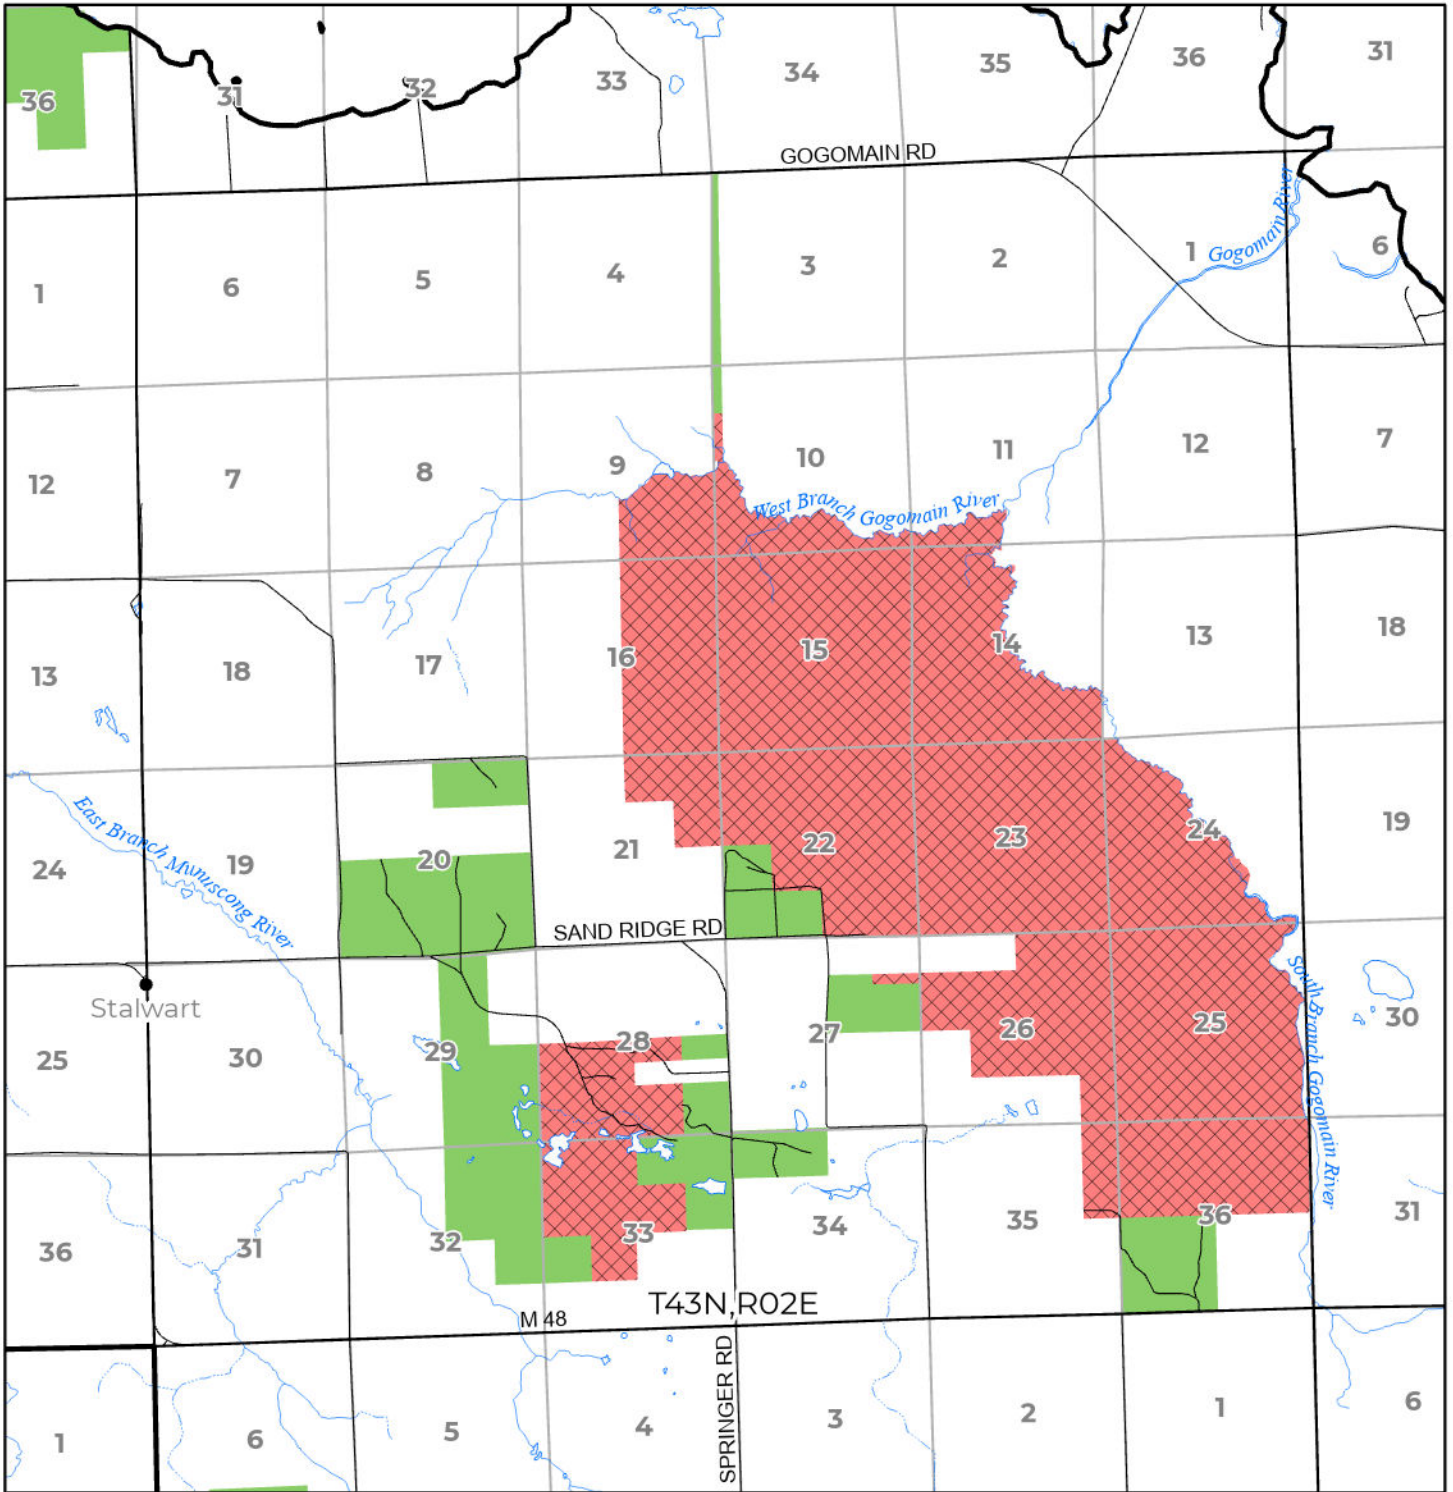

2024 FUELWOOD COLLECTION
 CHIPPEWA COUNTY
T43N,R02E

- Open (Recently Closed Timber Sale)
- Open
- Open (Military Restrictions – Possible closure from May to September)
- Closed