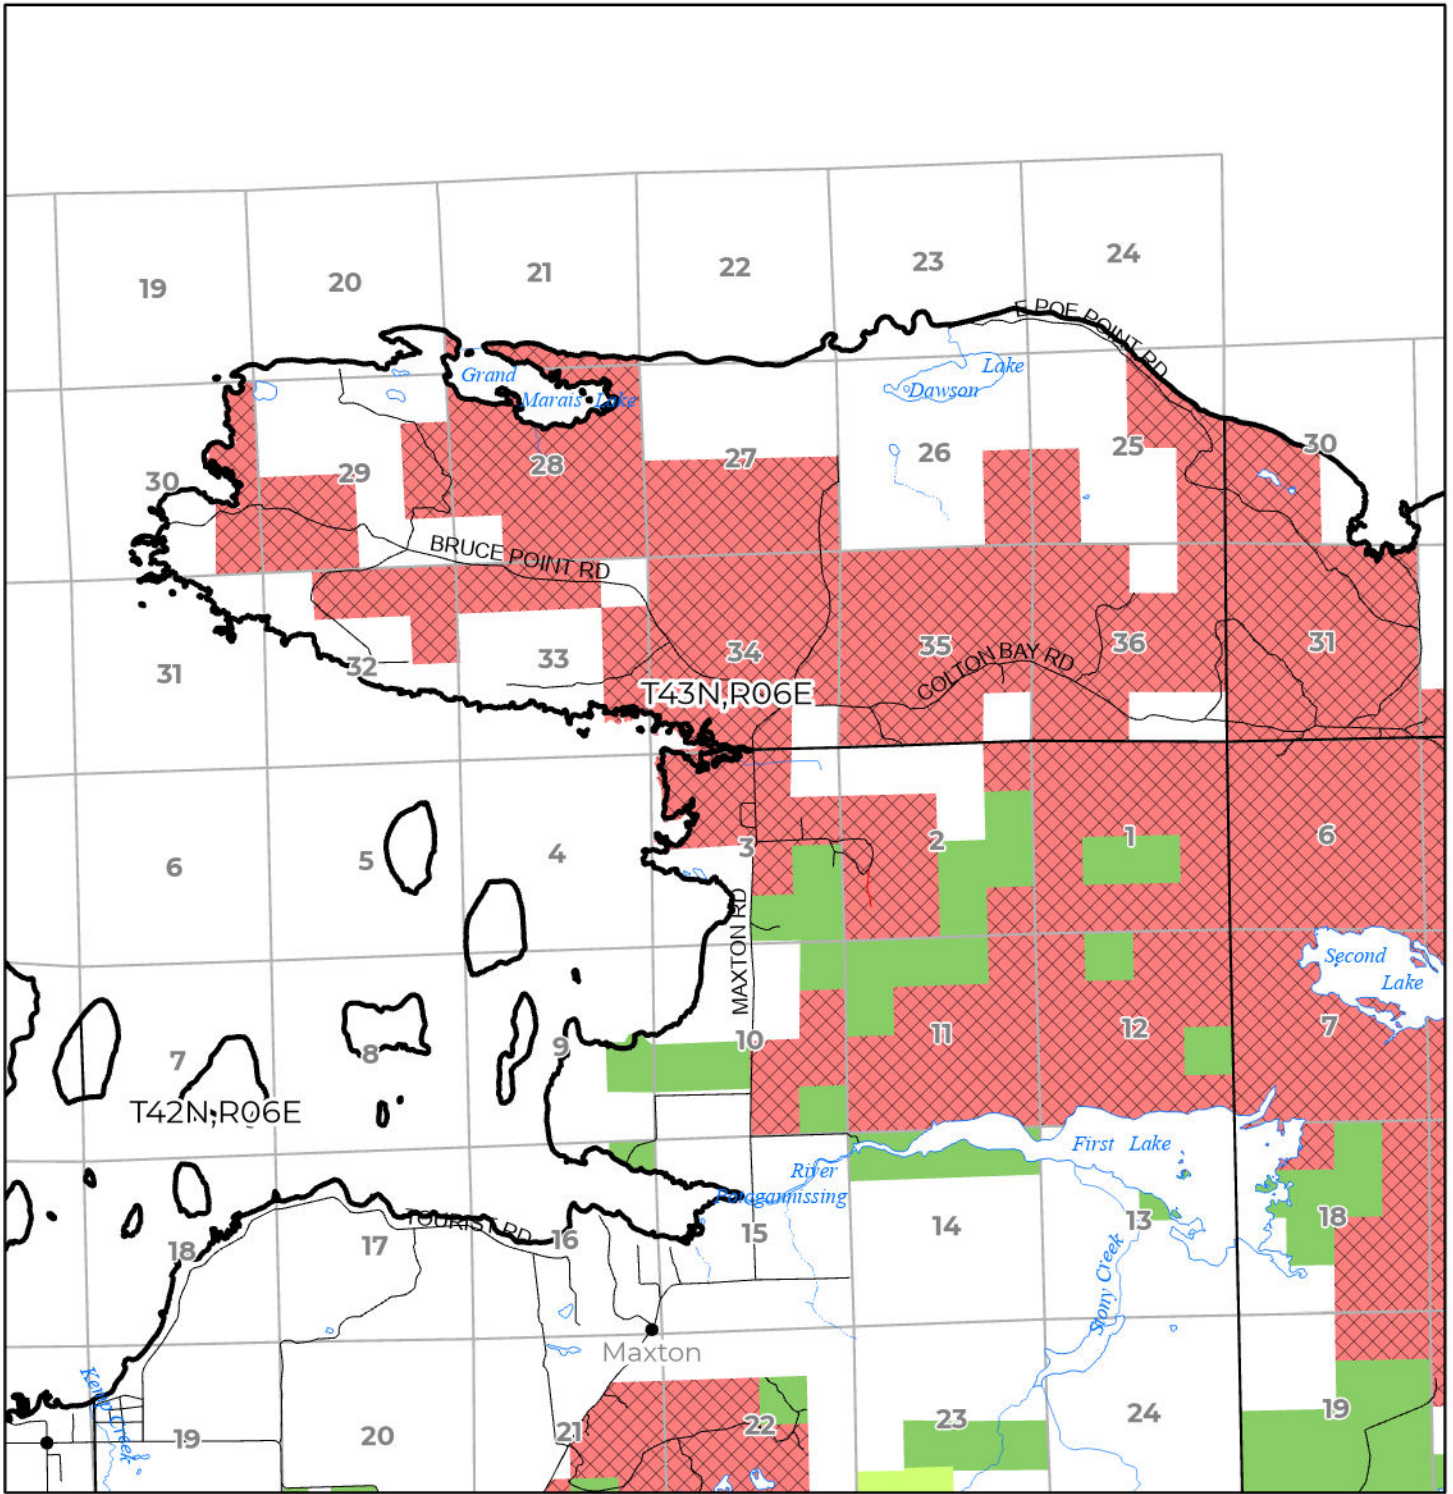

2024 FUELWOOD COLLECTION
 CHIPPEWA COUNTY
T43N,R06E

- Open (Recently Closed Timber Sale)
- Open
- Open (Military Restrictions – Possible closure from May to September)
- Closed