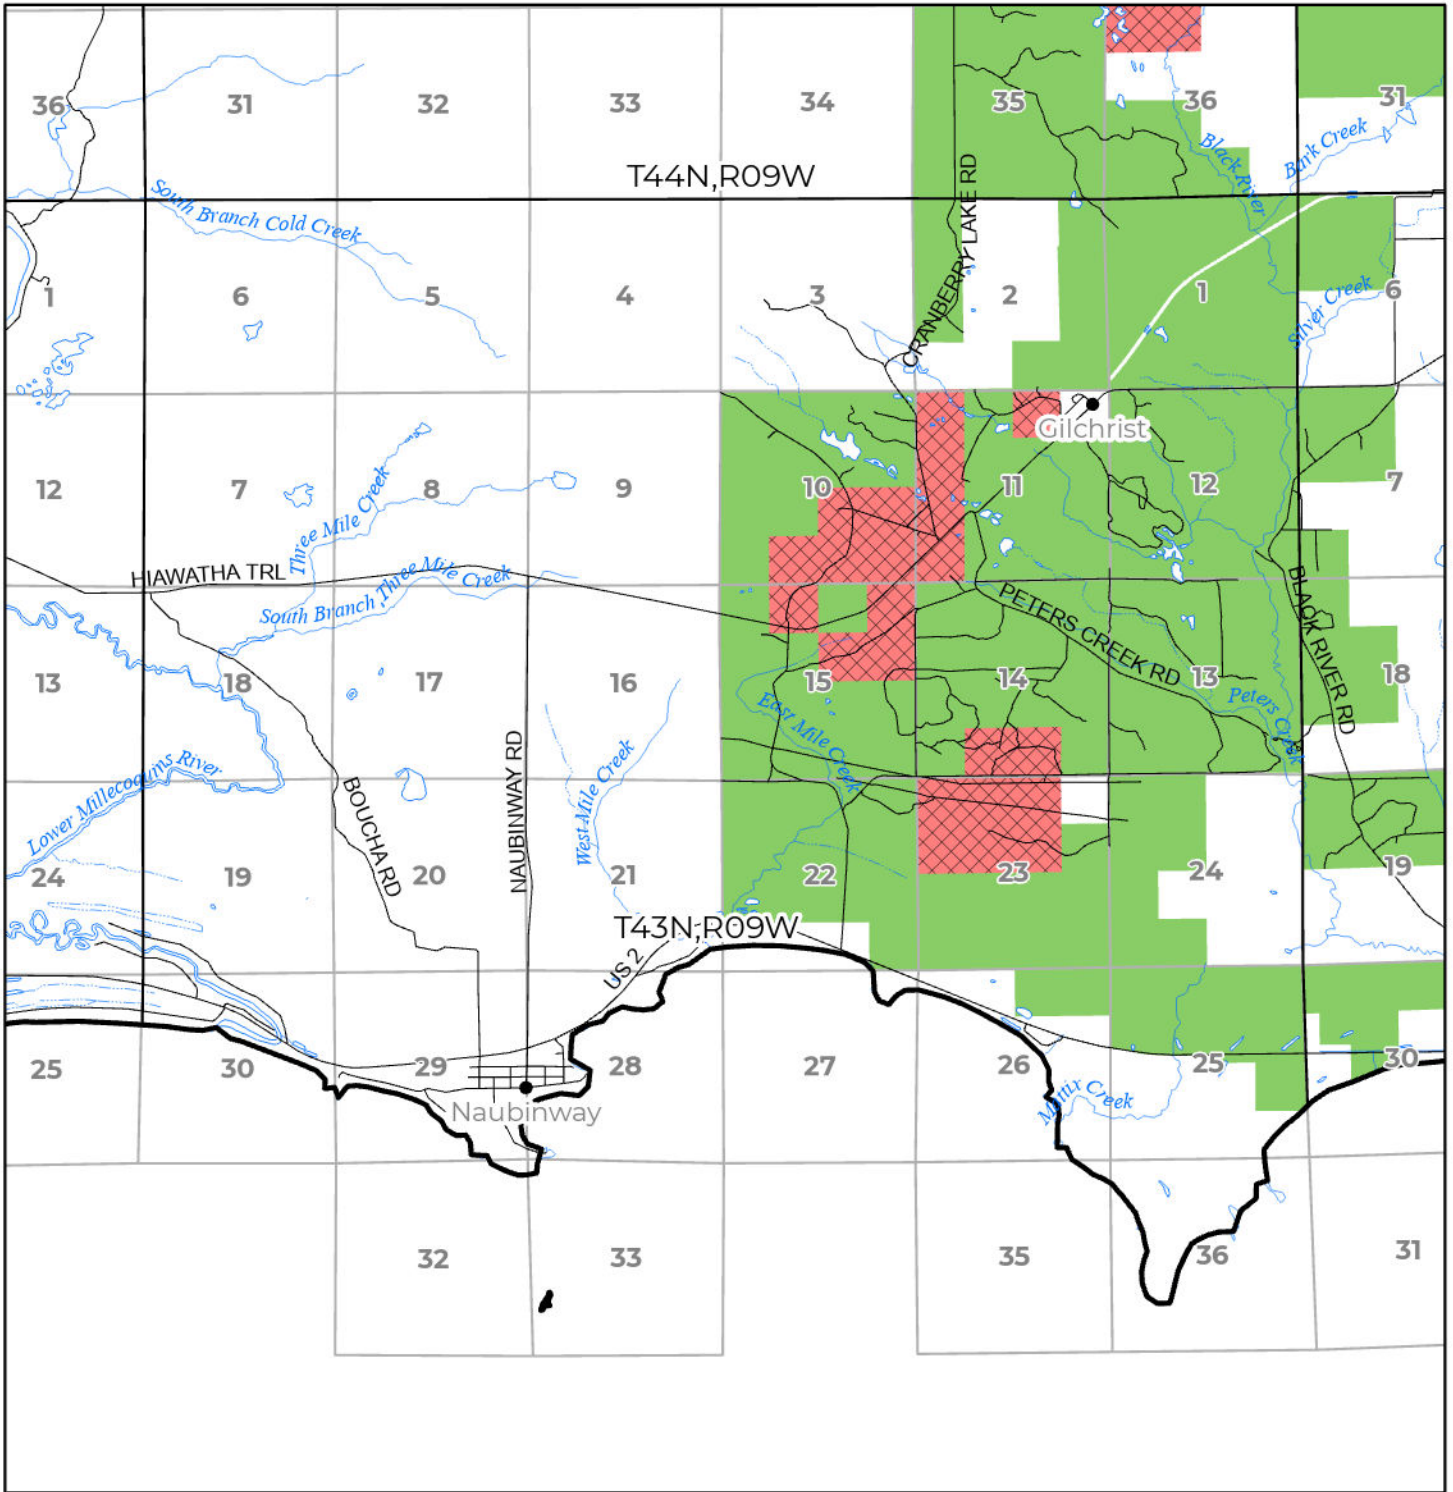

2024 FUELWOOD COLLECTION
 MACKINAC COUNTY
T43N,R09W

- Open (Recently Closed Timber Sale)
- Open
- Open (Military Restrictions - Possible closure from May to September)
- Closed