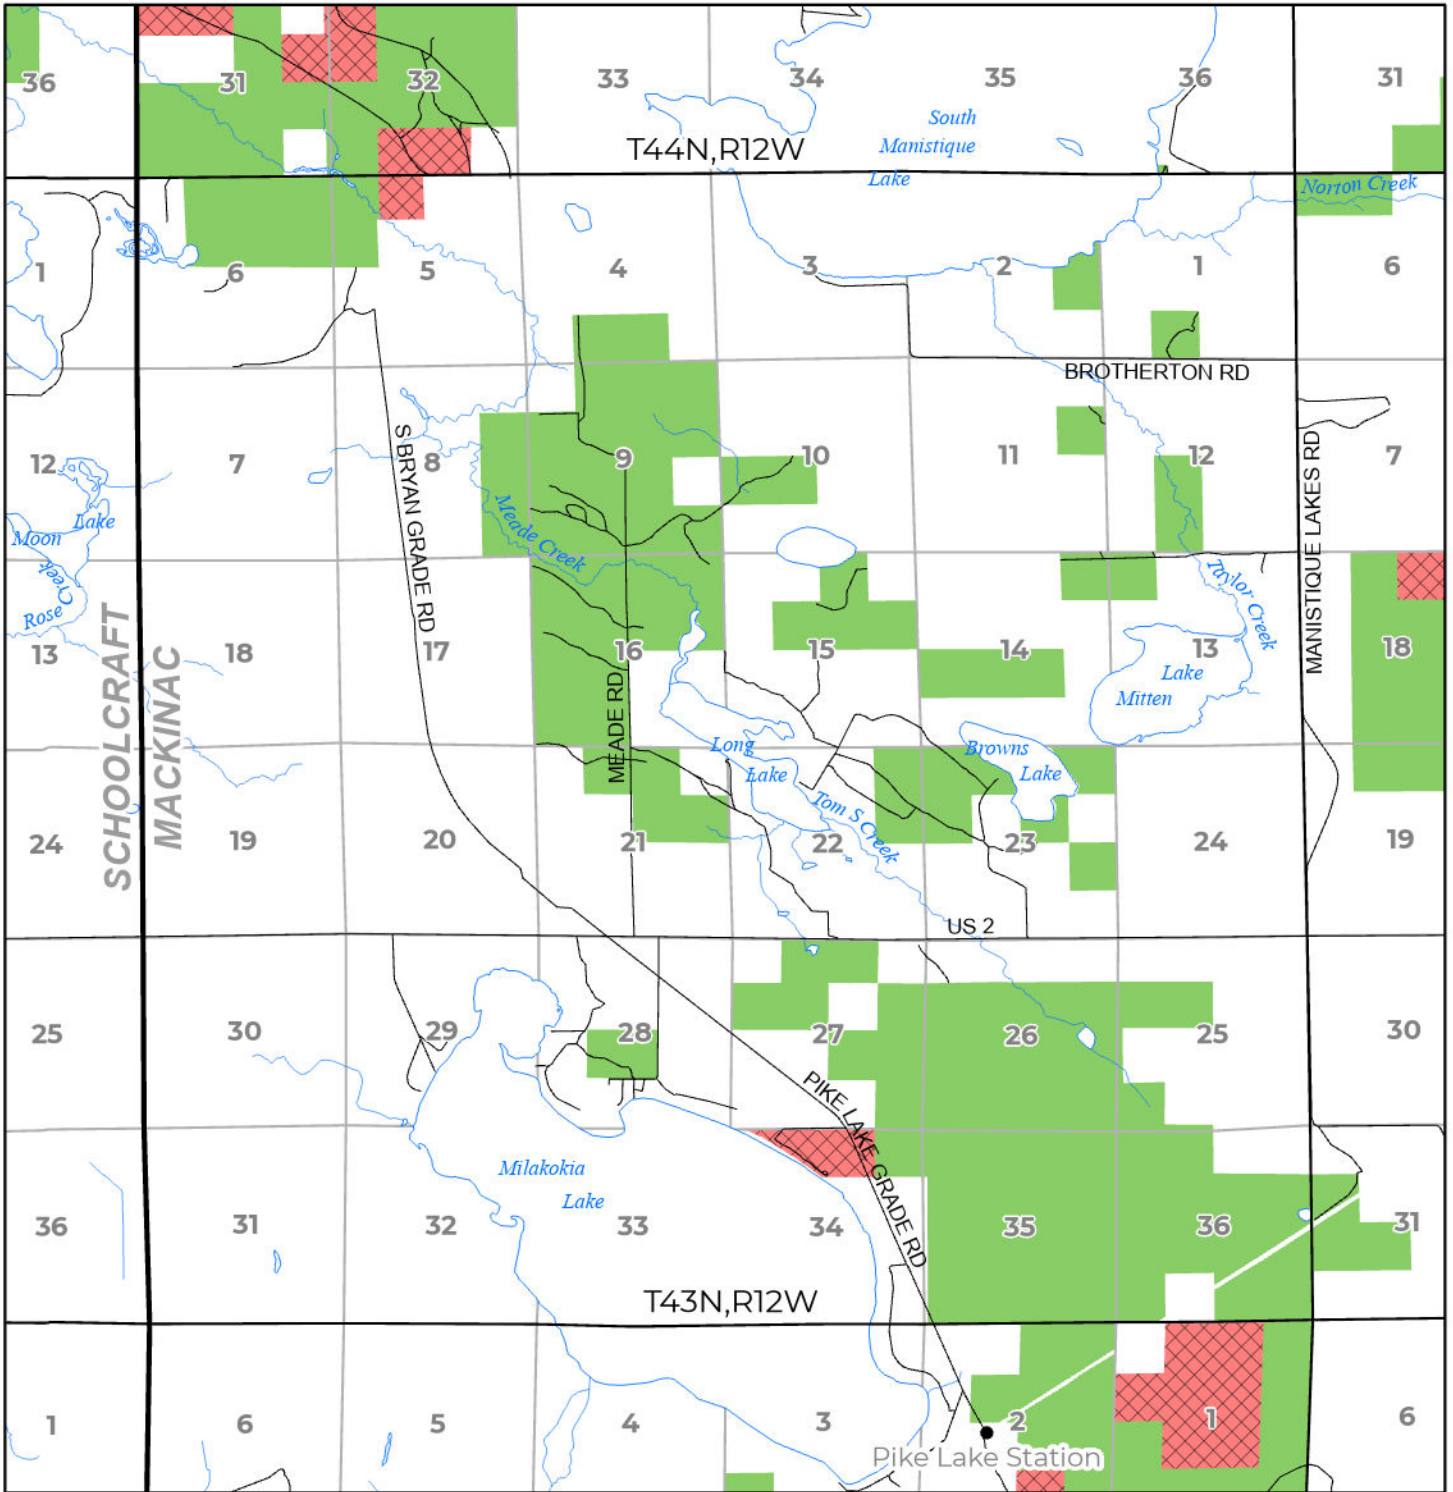

2024 FUELWOOD COLLECTION  
MACKINAC COUNTY  
**T43N,R12W**

- Open (Recently Closed Timber Sale)
- Open
- Open (Military Restrictions - Possible closure from May to September)
- Closed