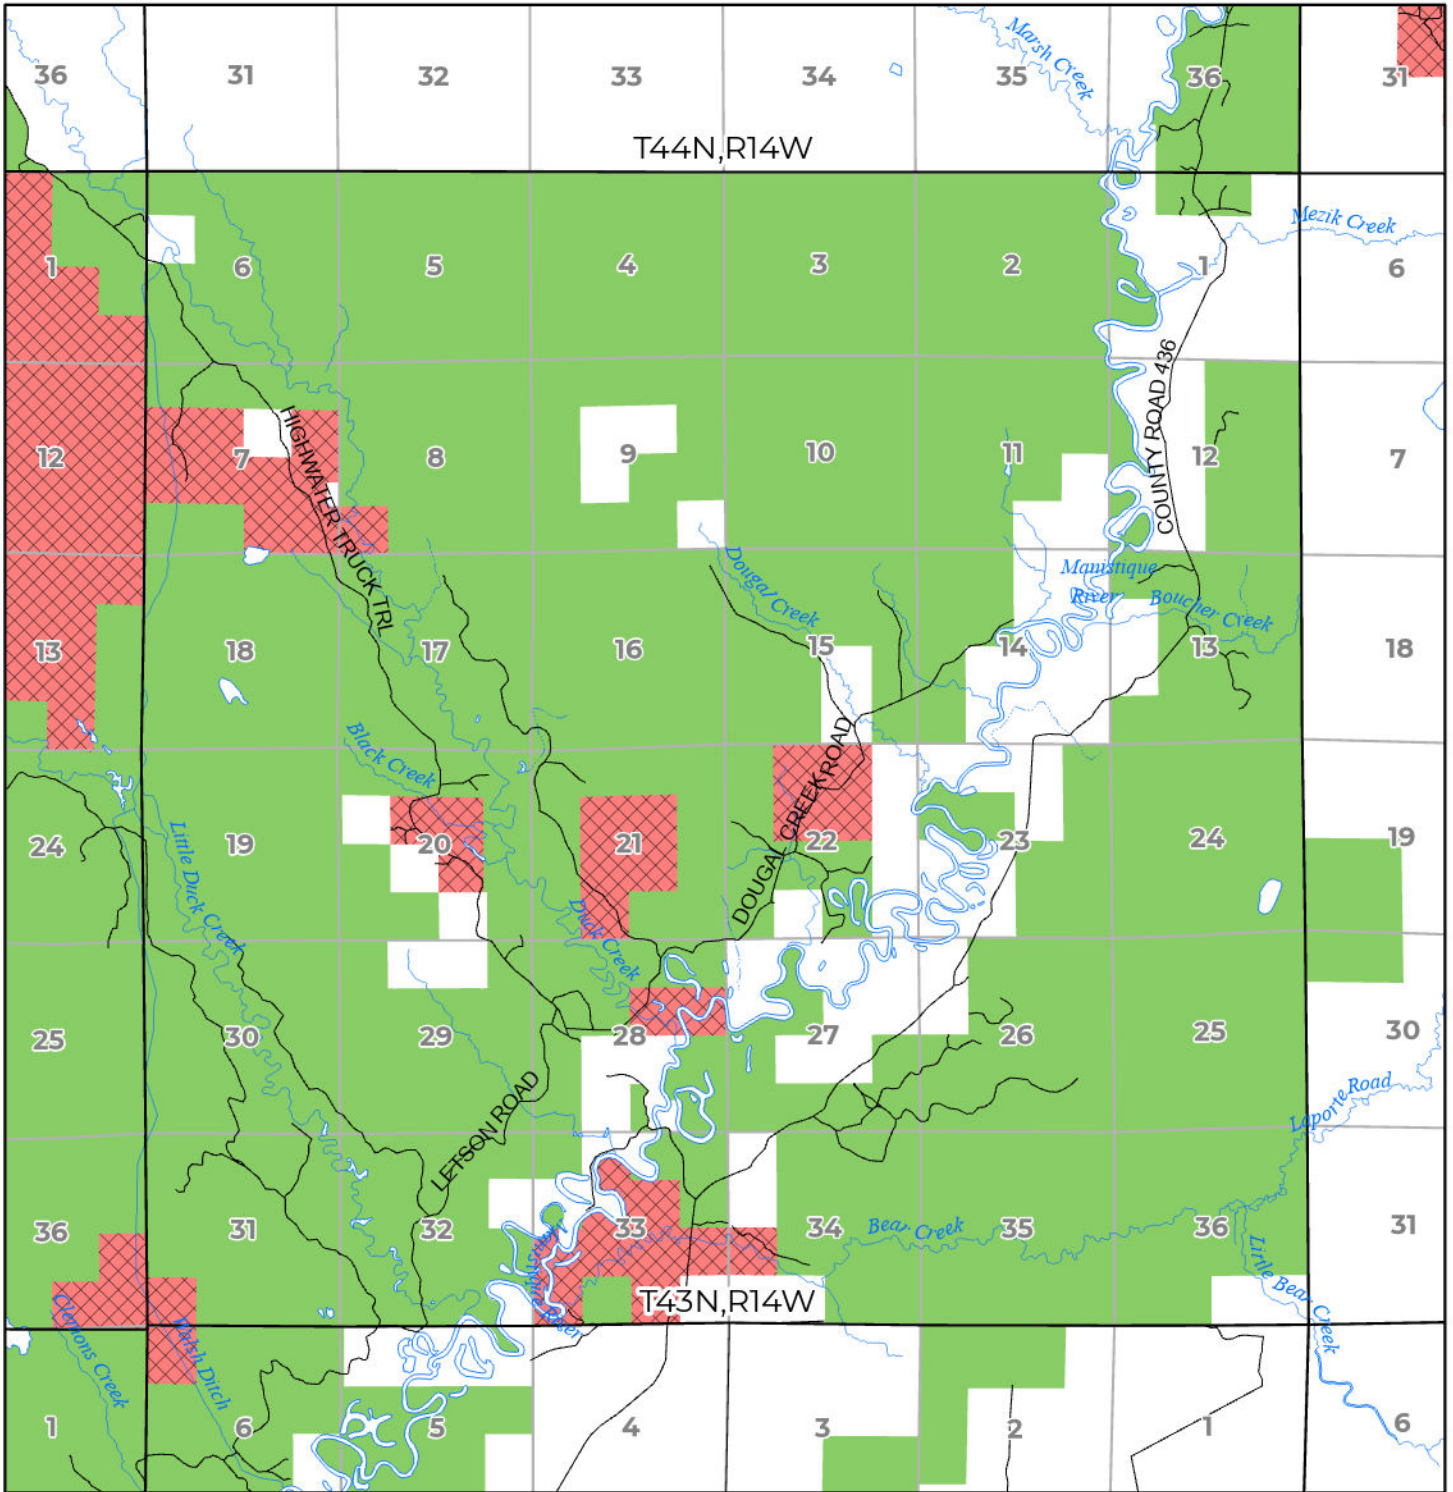

2024 FUELWOOD COLLECTION
SCHOOLCRAFT COUNTY
T43N,R14W

- Open (Recently Closed Timber Sale)
- Open
- Open (Military Restrictions - Possible closure from May to September)
- Closed

N
▲

Miles

0 1

Effective: April 1, 2024