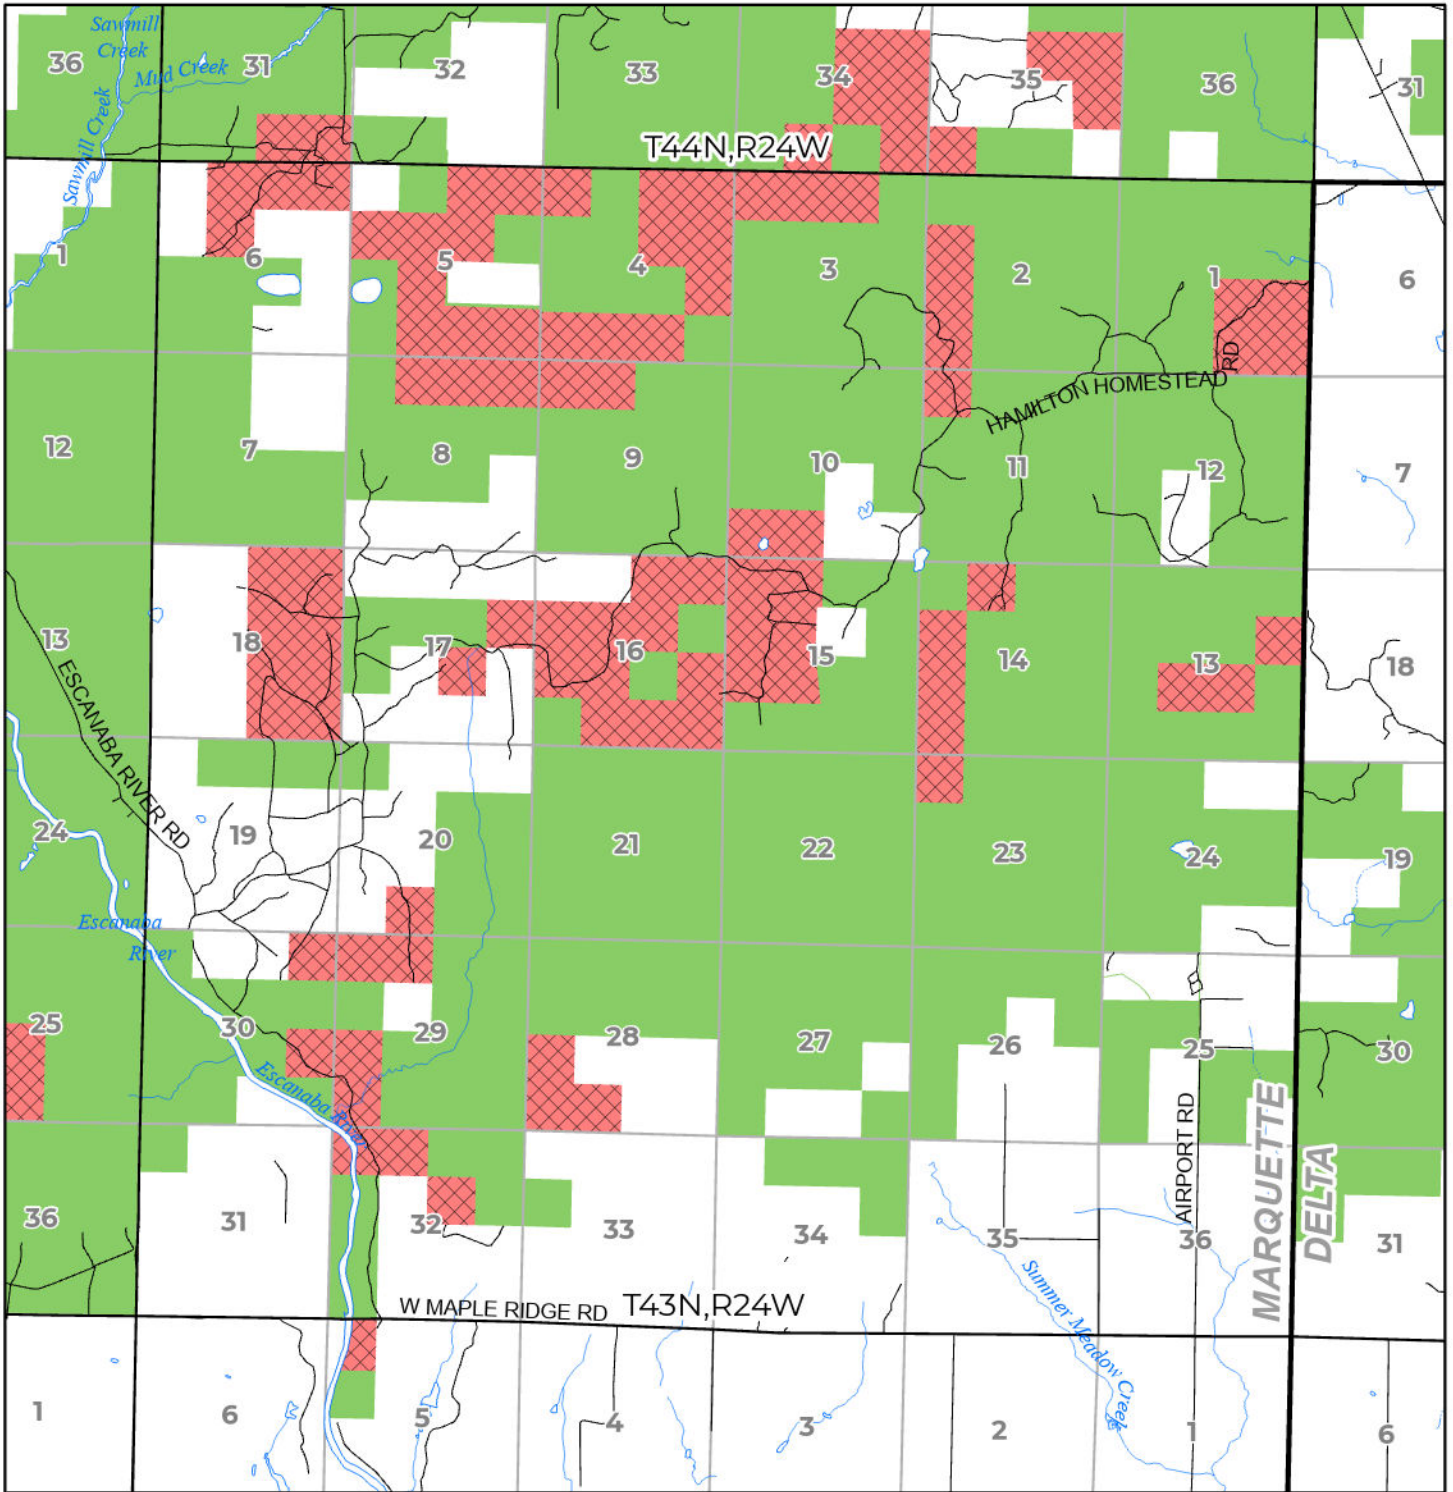

2024 FUELWOOD COLLECTION
 MARQUETTE COUNTY
T43N,R24W

- Open (Recently Closed Timber Sale)
- Open
- Open (Military Restrictions - Possible closure from May to September)
- Closed