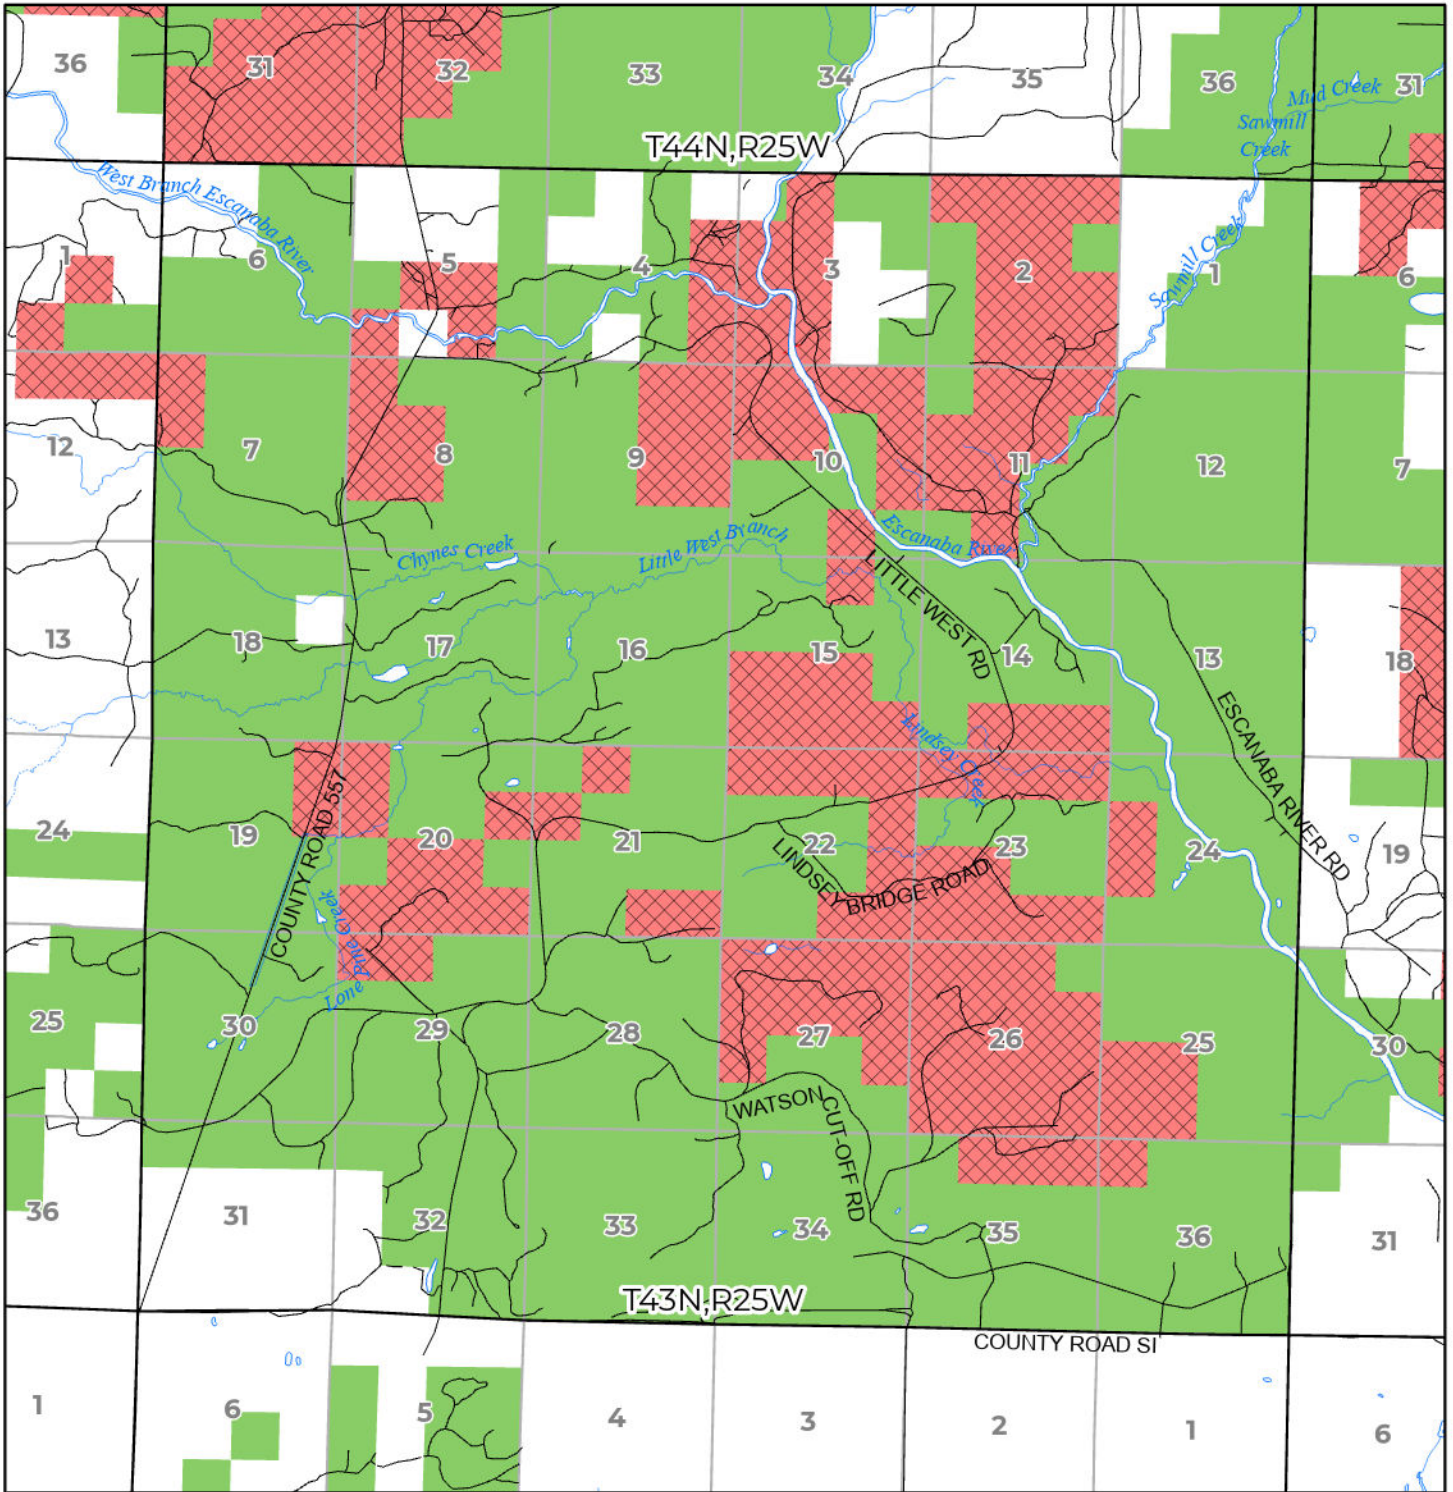

2024 FUELWOOD COLLECTION
 MARQUETTE COUNTY
T43N,R25W

- Open (Recently Closed Timber Sale)
- Open
- Open (Military Restrictions - Possible closure from May to September)
- Closed