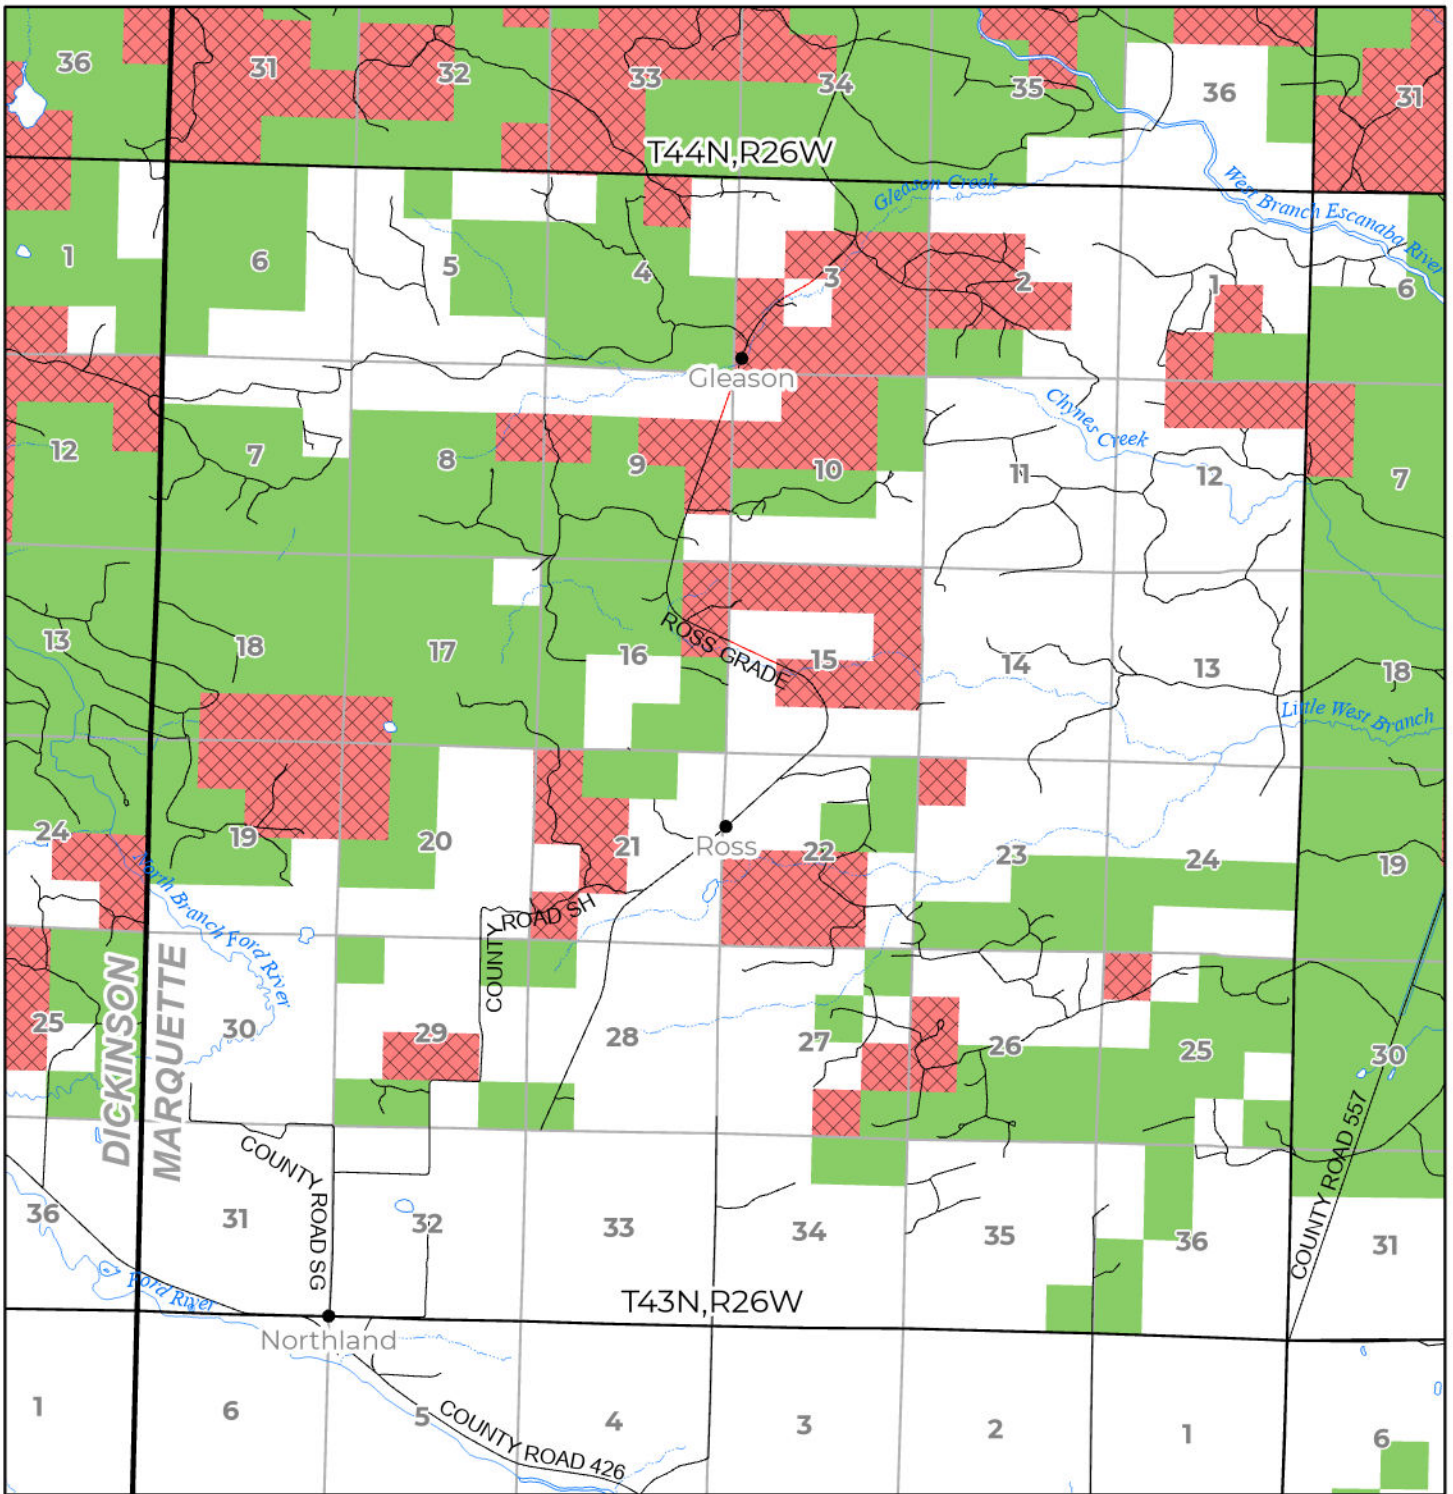

2024 FUELWOOD COLLECTION  
 MARQUETTE COUNTY  
**T43N,R26W**

- Open (Recently Closed Timber Sale)
- Open
- Open (Military Restrictions – Possible closure from May to September)
- Closed