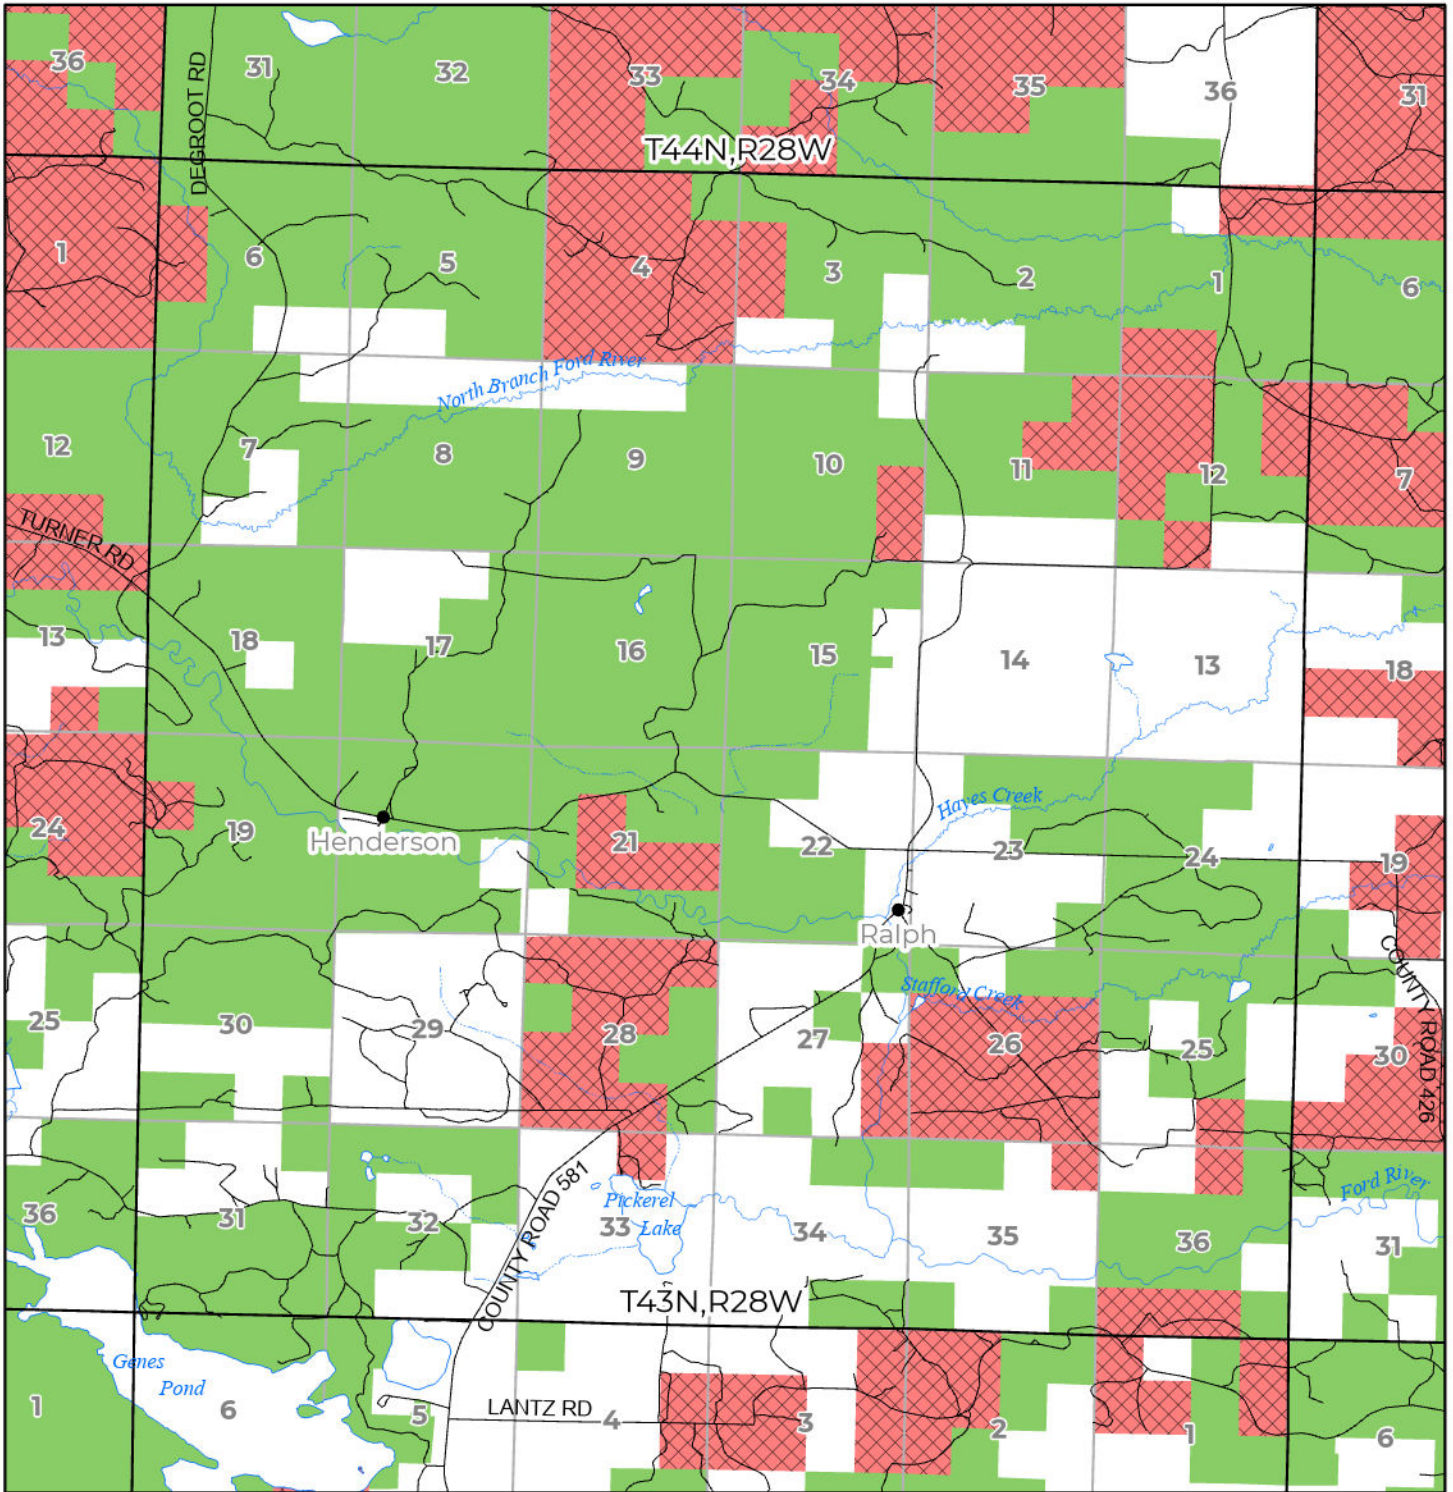

2024 FUELWOOD COLLECTION
 DICKINSON COUNTY
T43N,R28W

- Open (Recently Closed Timber Sale)
- Open
- Open (Military Restrictions - Possible closure from May to September)
- Closed