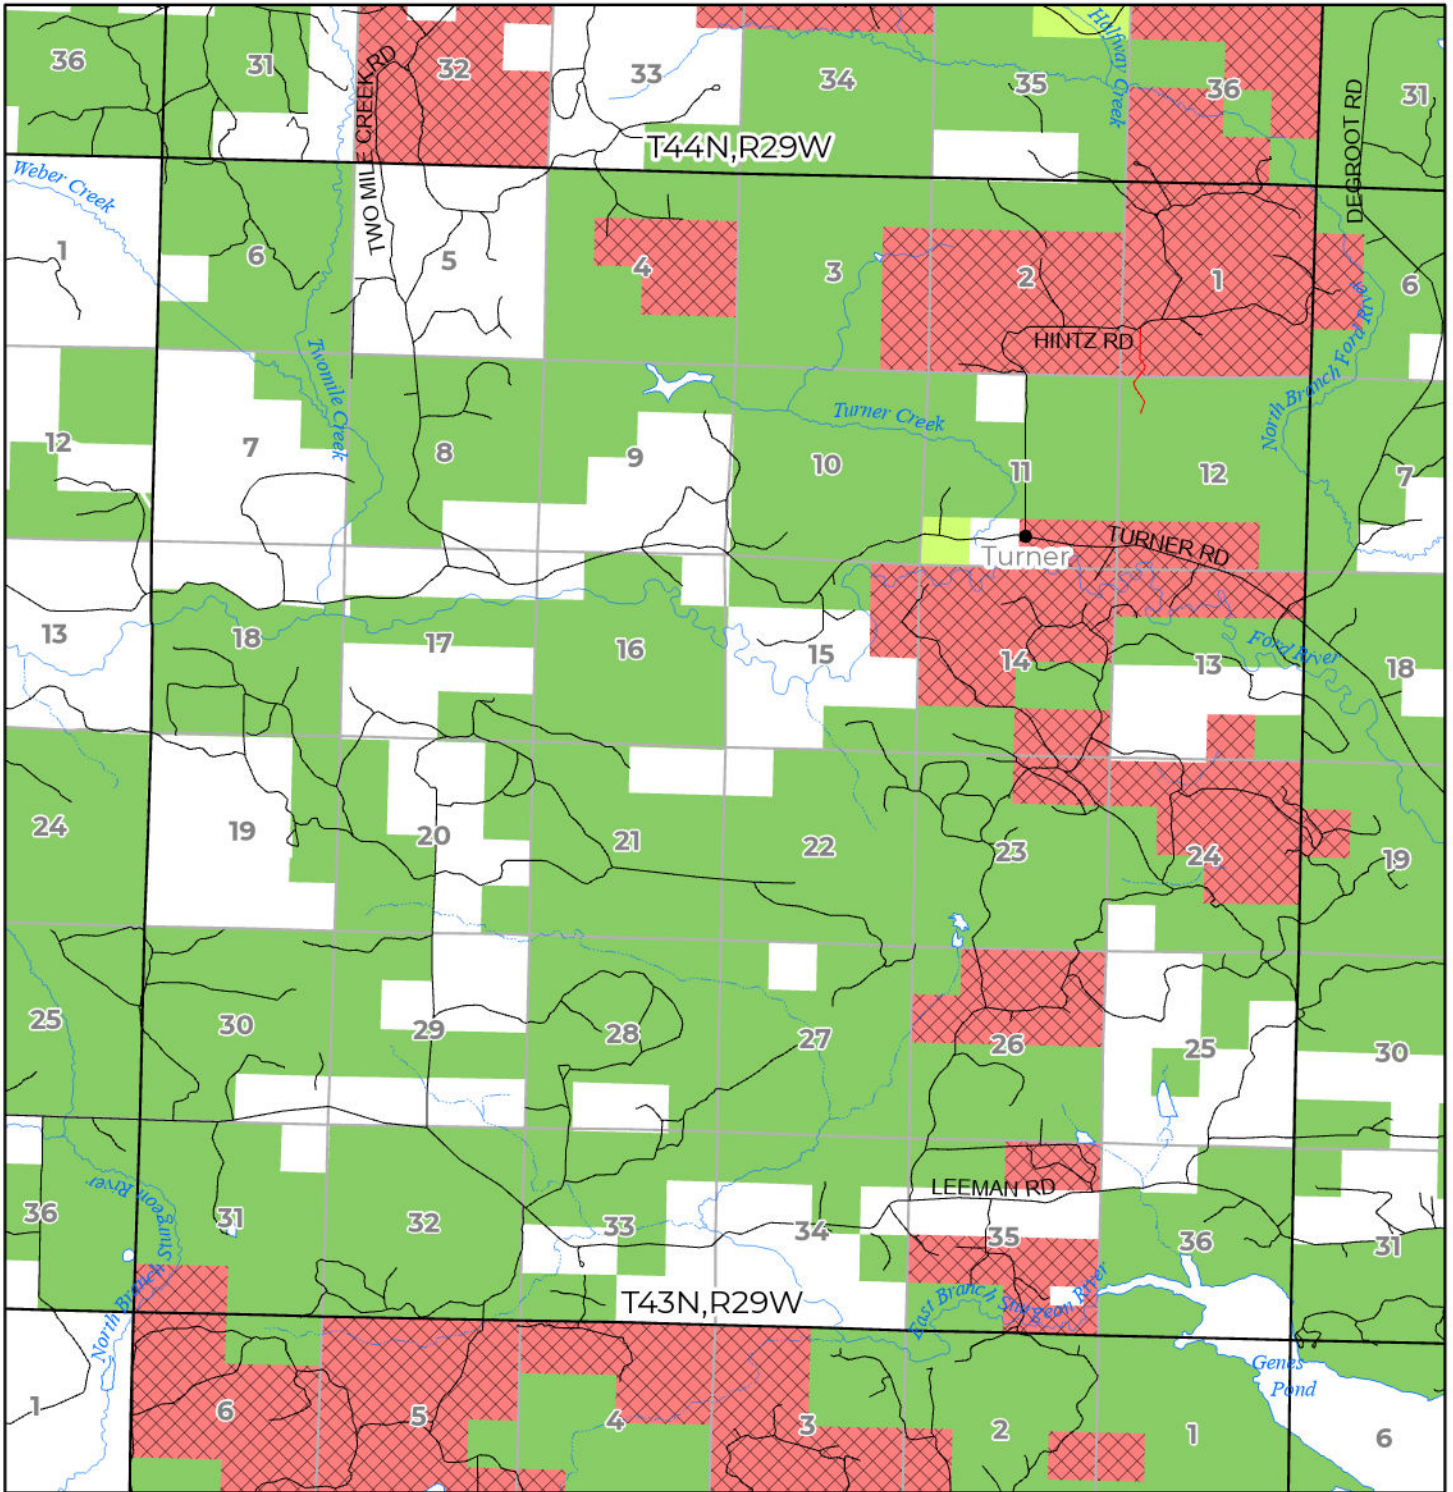

2024 FUELWOOD COLLECTION
 DICKINSON COUNTY
T43N,R29W

- Open (Recently Closed Timber Sale)
- Open
- Open (Military Restrictions - Possible closure from May to September)
- Closed

N

 Miles

 Effective: April 1, 2024