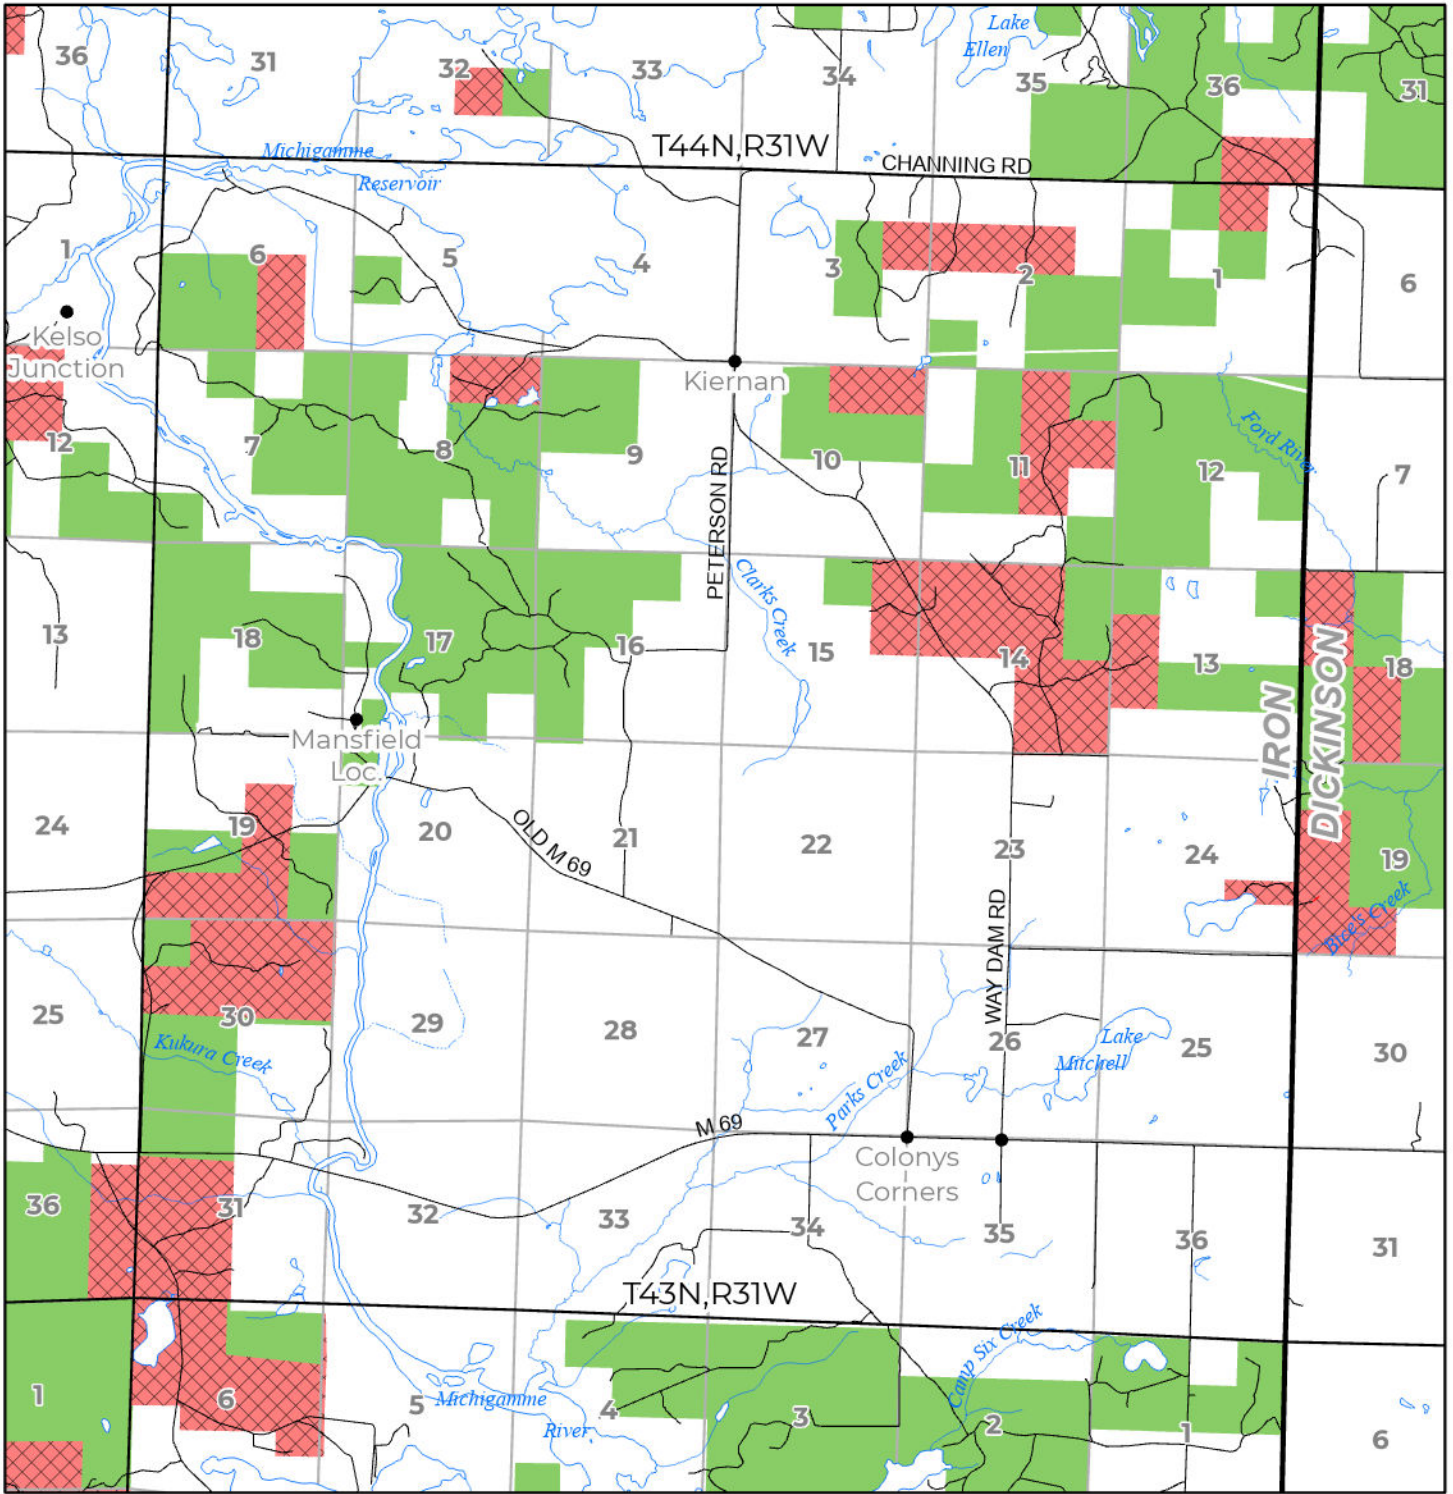

2024 FUELWOOD COLLECTION  
 IRON COUNTY  
 T43N,R31W

- Open (Recently Closed Timber Sale)
- Open
- Open (Military Restrictions - Possible closure from May to September)
- Closed