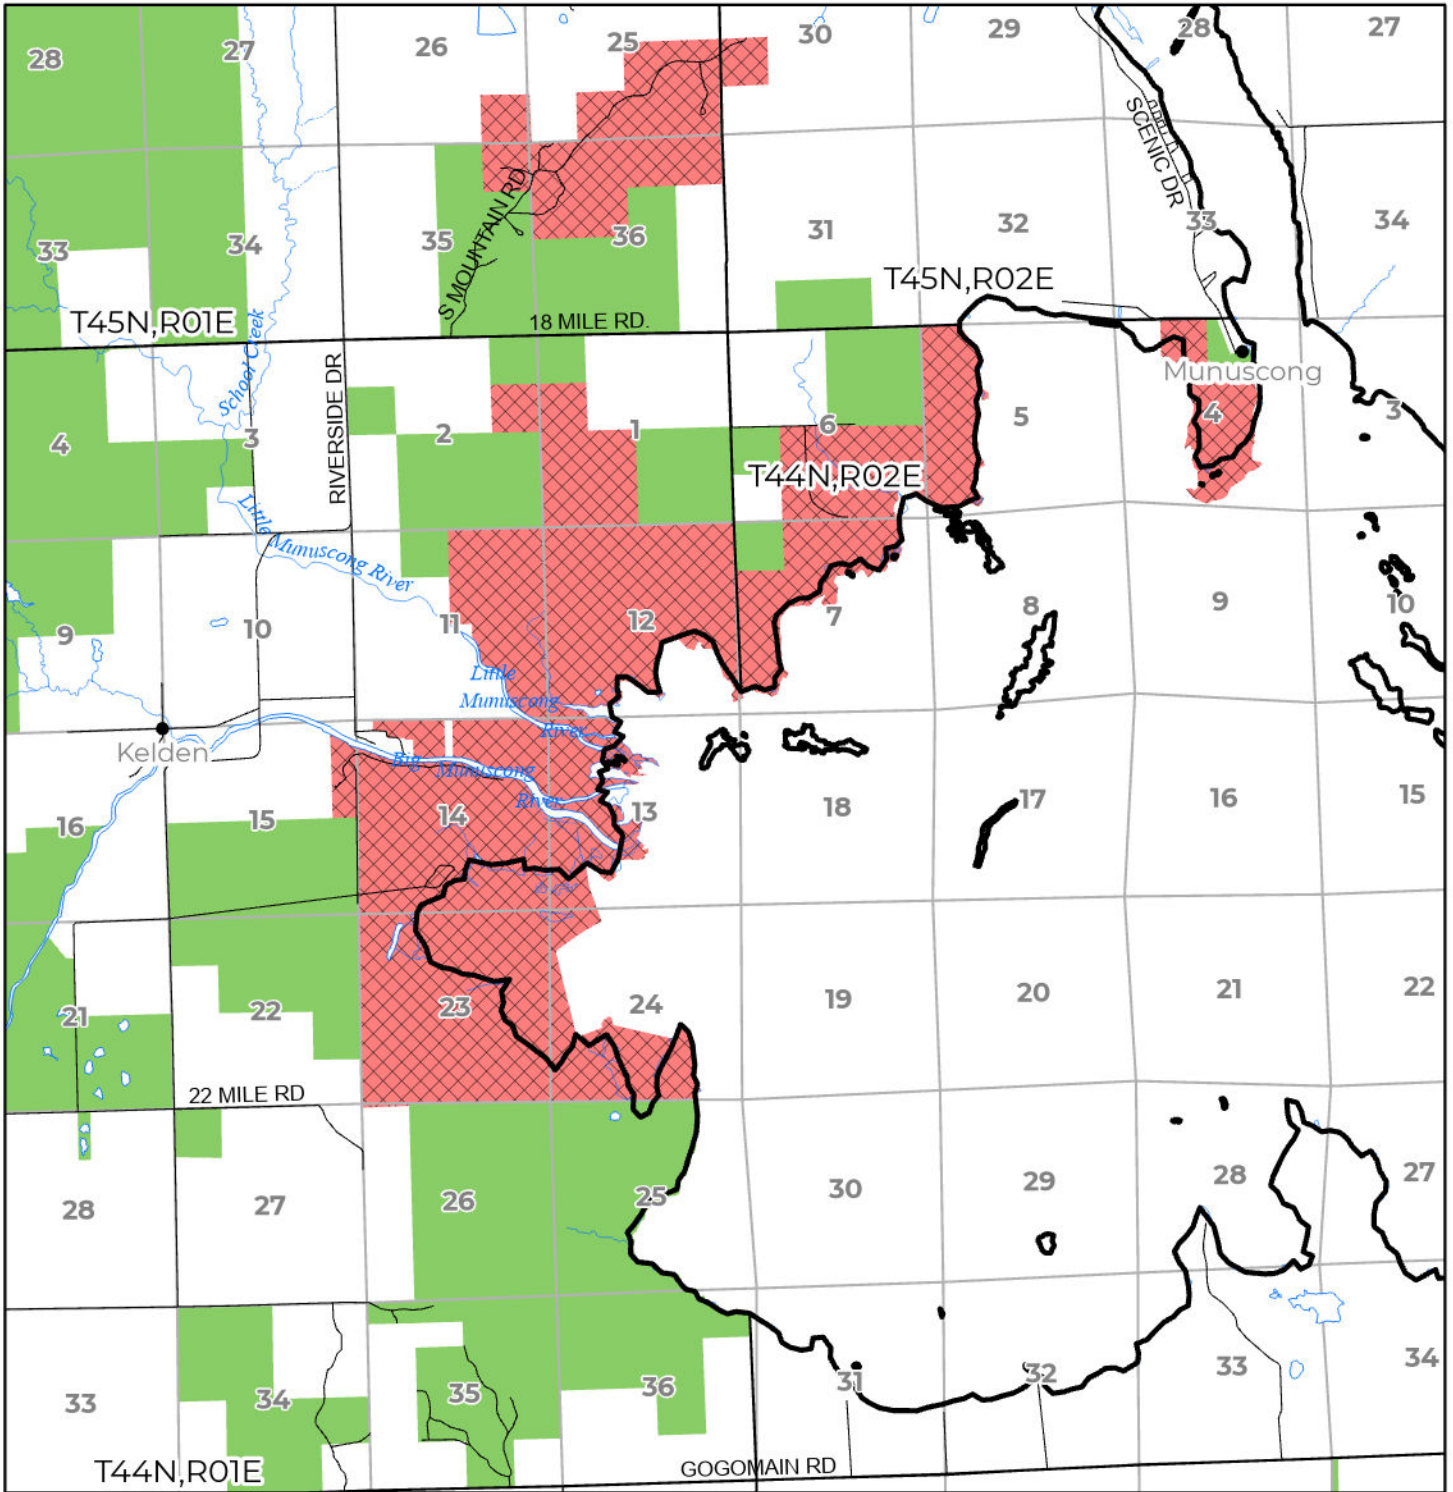

2024 FUELWOOD COLLECTION
 CHIPPEWA COUNTY
T44N,R02E

- Open (Recently Closed Timber Sale)
- Open
- Open (Military Restrictions – Possible closure from May to September)
- Closed