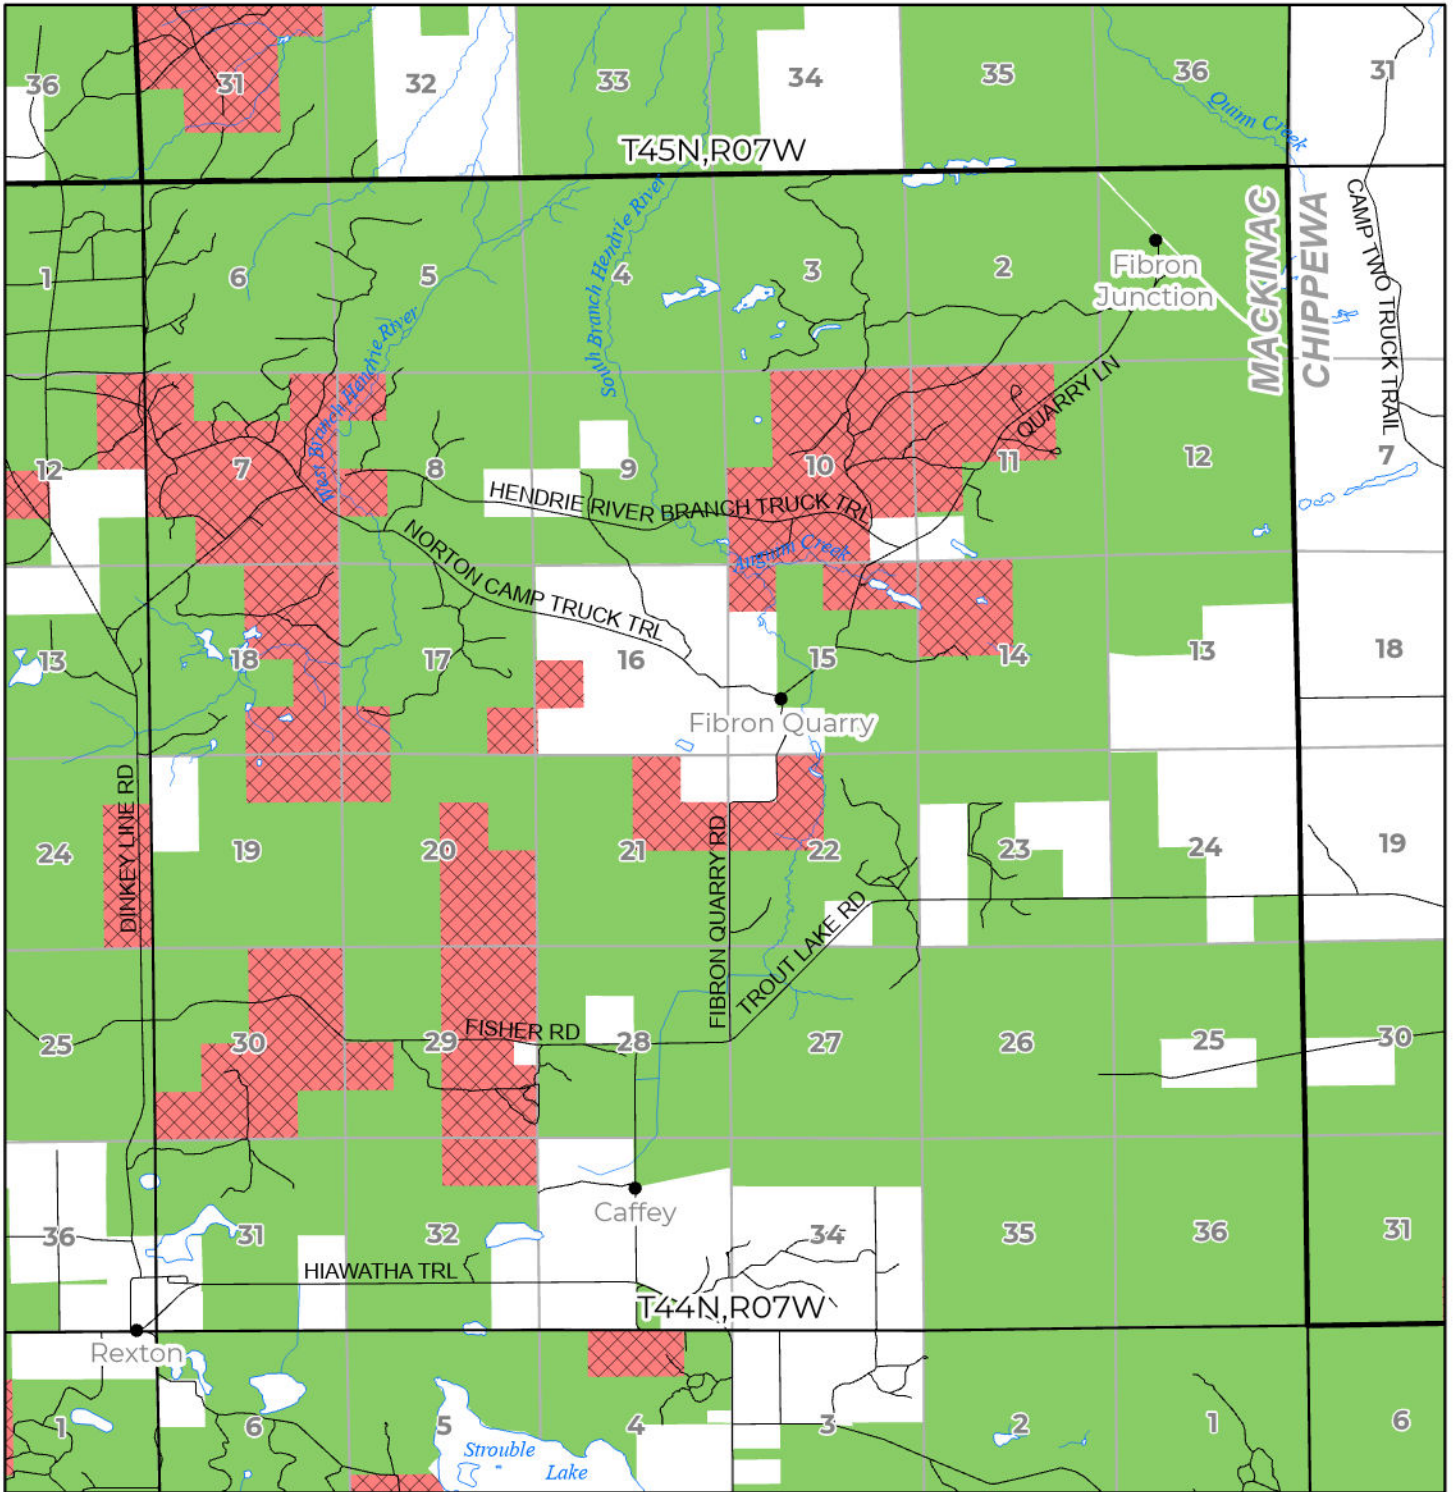

2024 FUELWOOD COLLECTION
 MACKINAC COUNTY
T44N,R07W

- Open (Recently Closed Timber Sale)
- Open
- Open (Military Restrictions - Possible closure from May to September)
- Closed