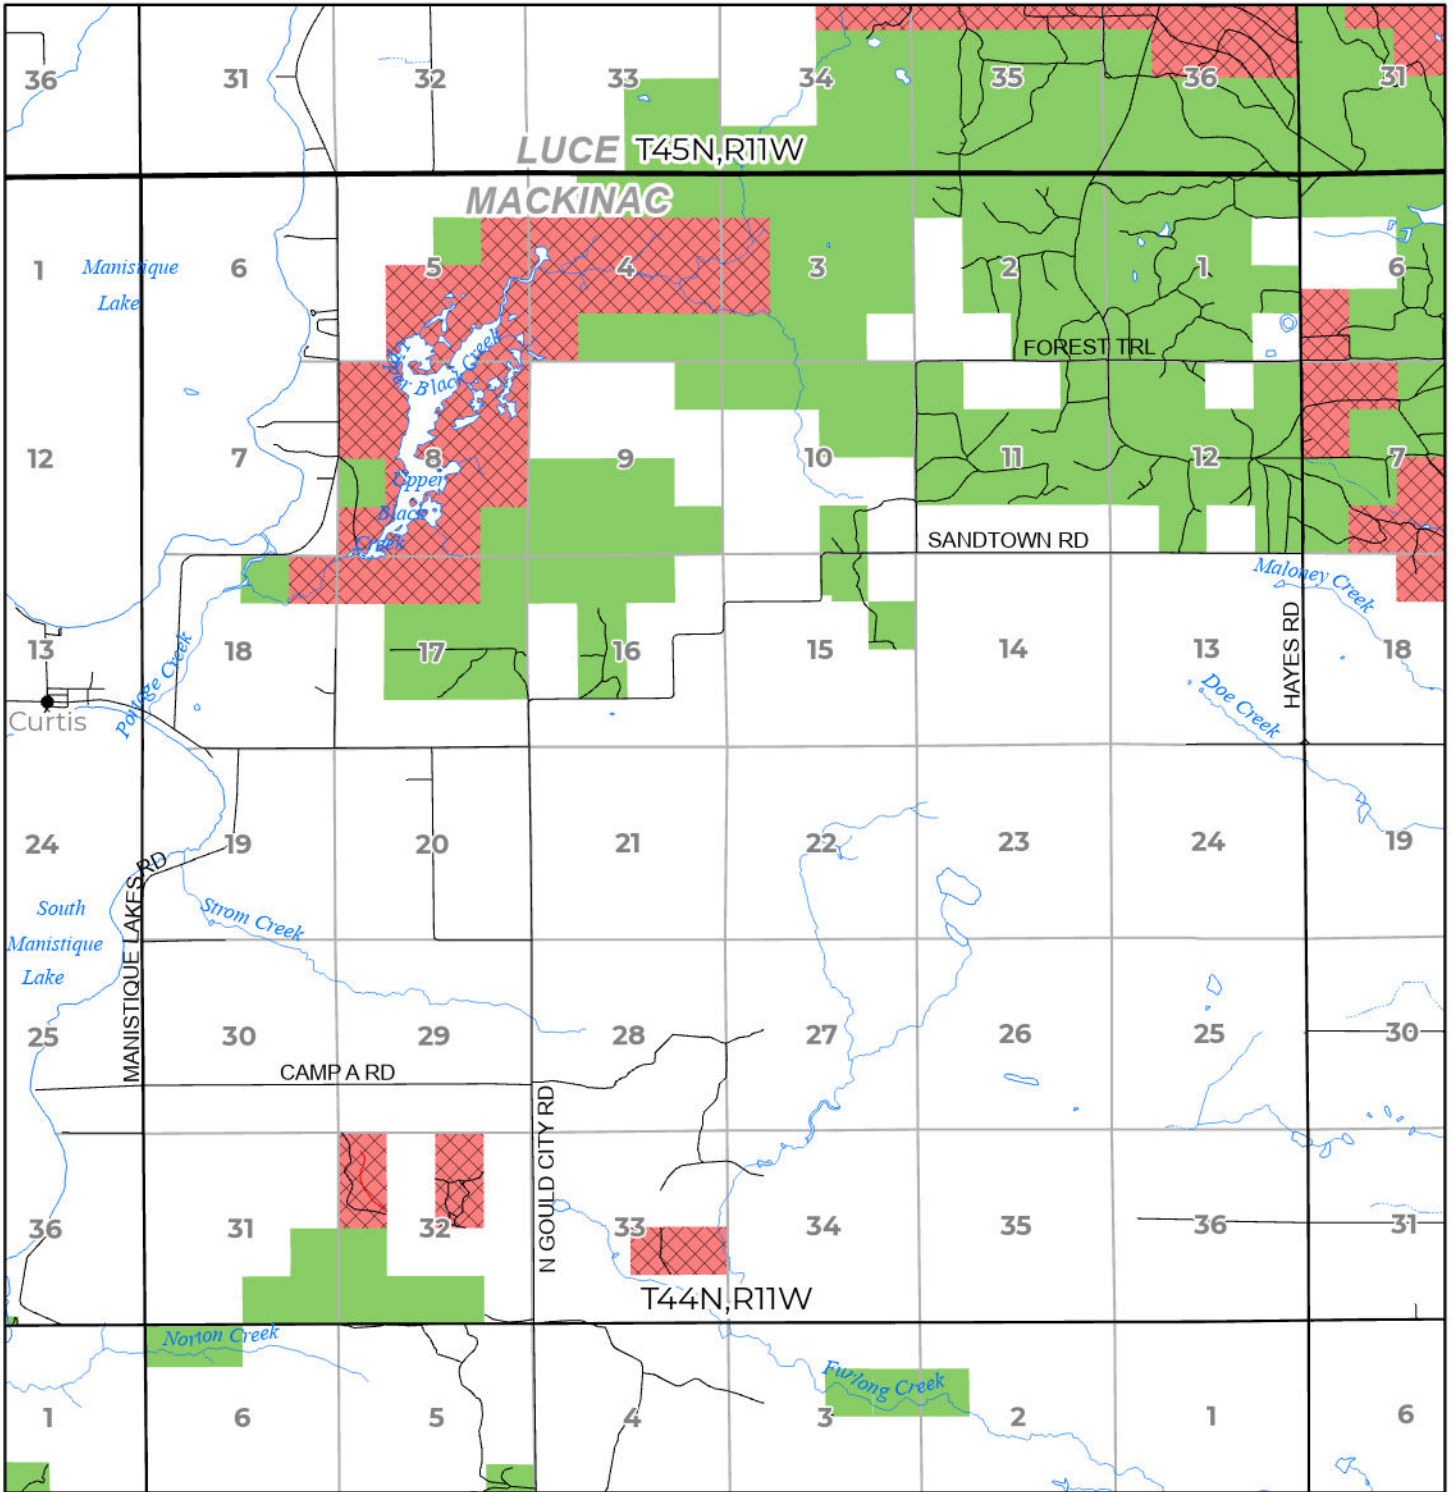

2024 FUELWOOD COLLECTION  
 MACKINAC COUNTY  
**T44N,R11W**

- Open (Recently Closed Timber Sale)
- Open
- Open (Military Restrictions - Possible closure from May to September)
- Closed