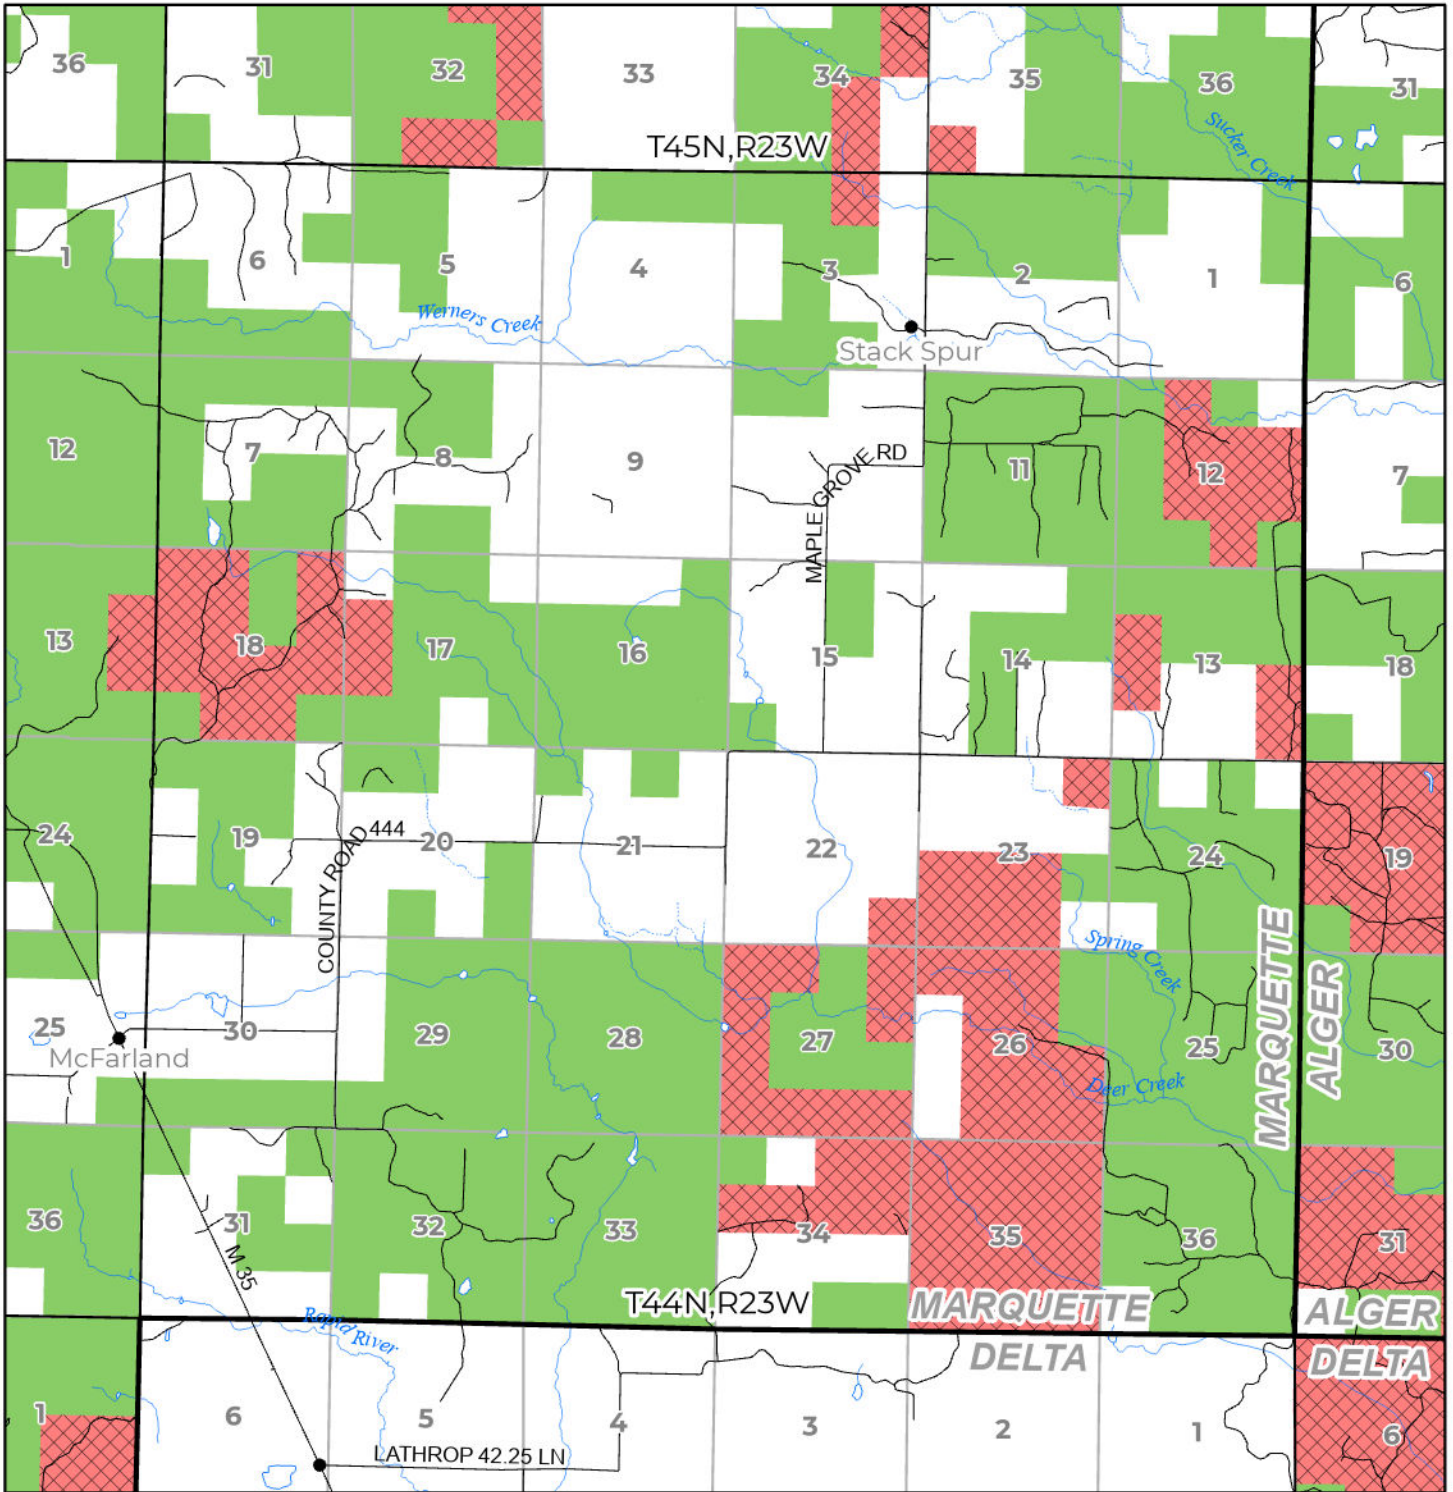

2024 FUELWOOD COLLECTION  
 MARQUETTE COUNTY  
**T44N,R23W**

- Open (Recently Closed Timber Sale)
- Open
- Open (Military Restrictions - Possible closure from May to September)
- Closed