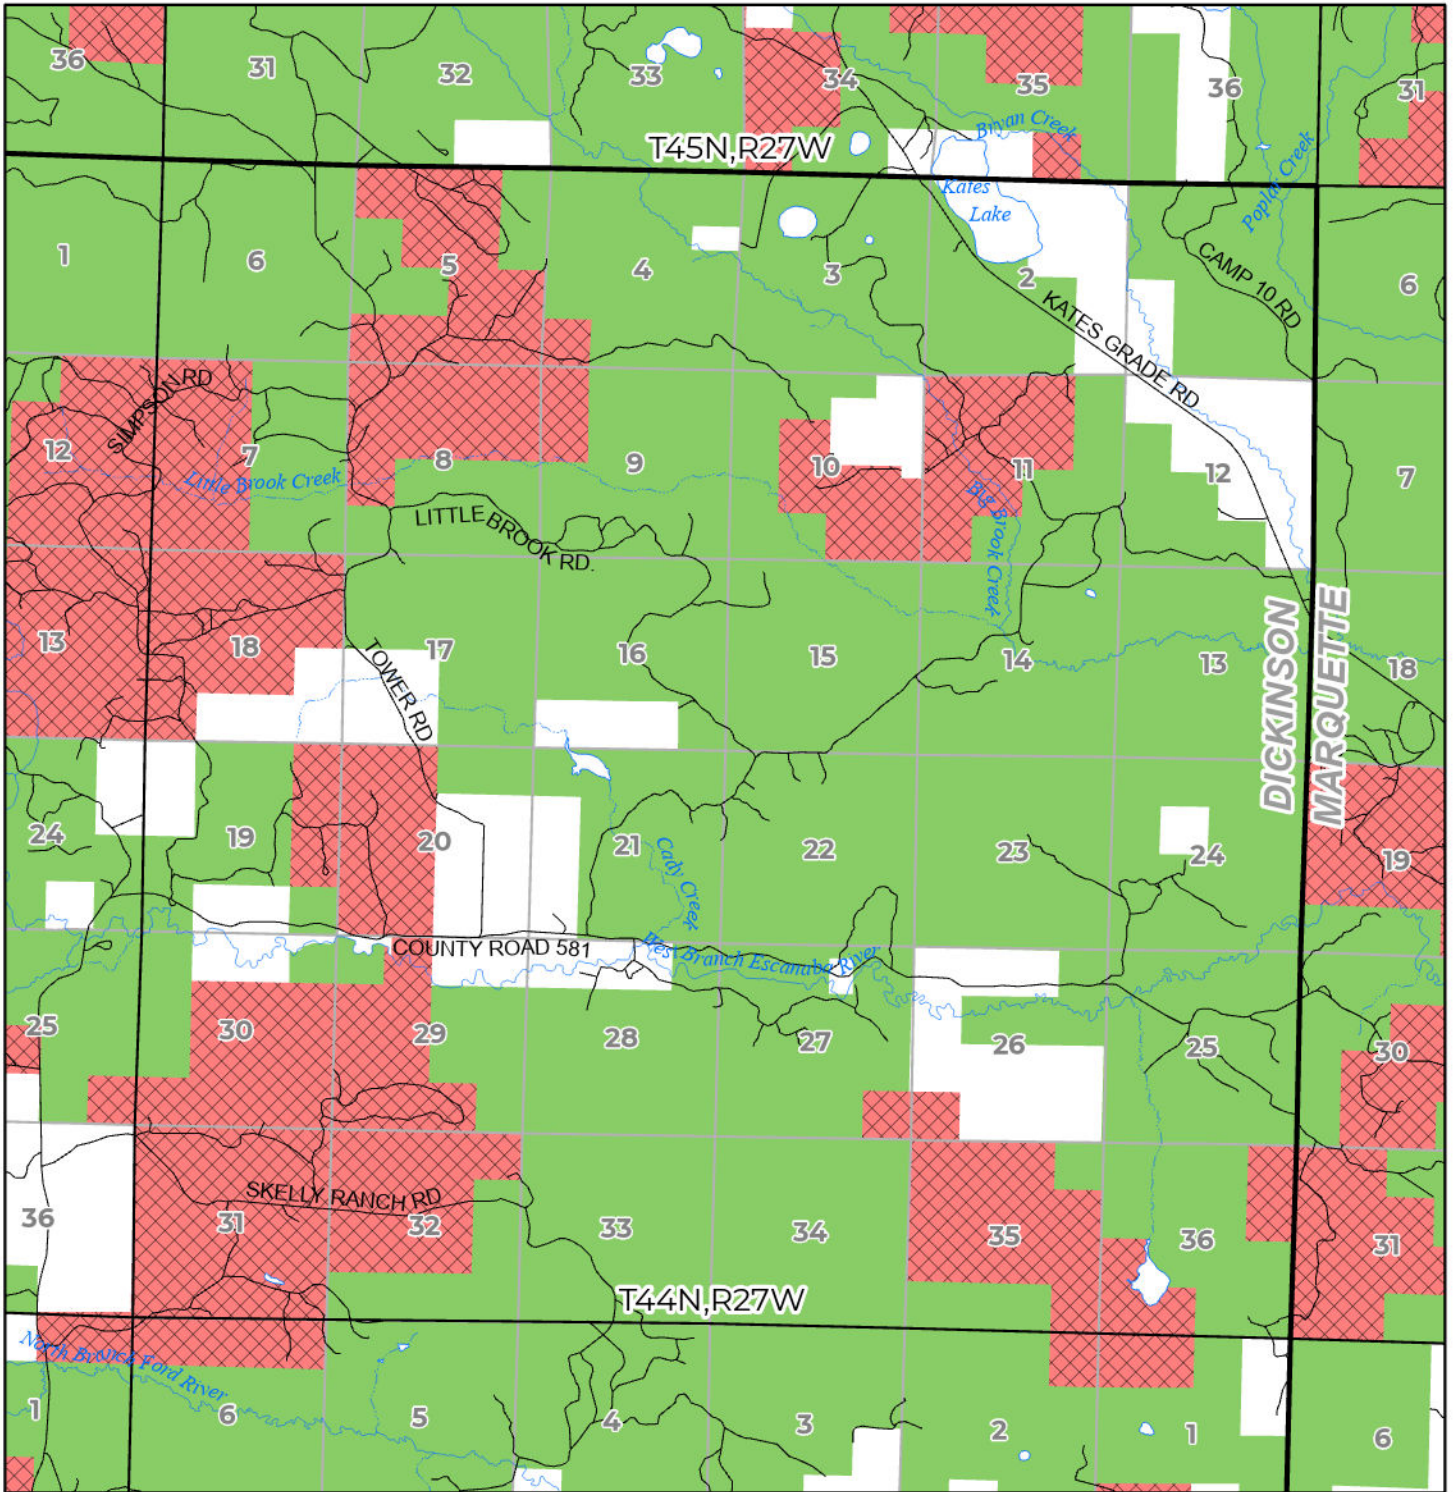

2024 FUELWOOD COLLECTION
 DICKINSON COUNTY
T44N,R27W

- Open (Recently Closed Timber Sale)
- Open
- Open (Military Restrictions - Possible closure from May to September)
- Closed