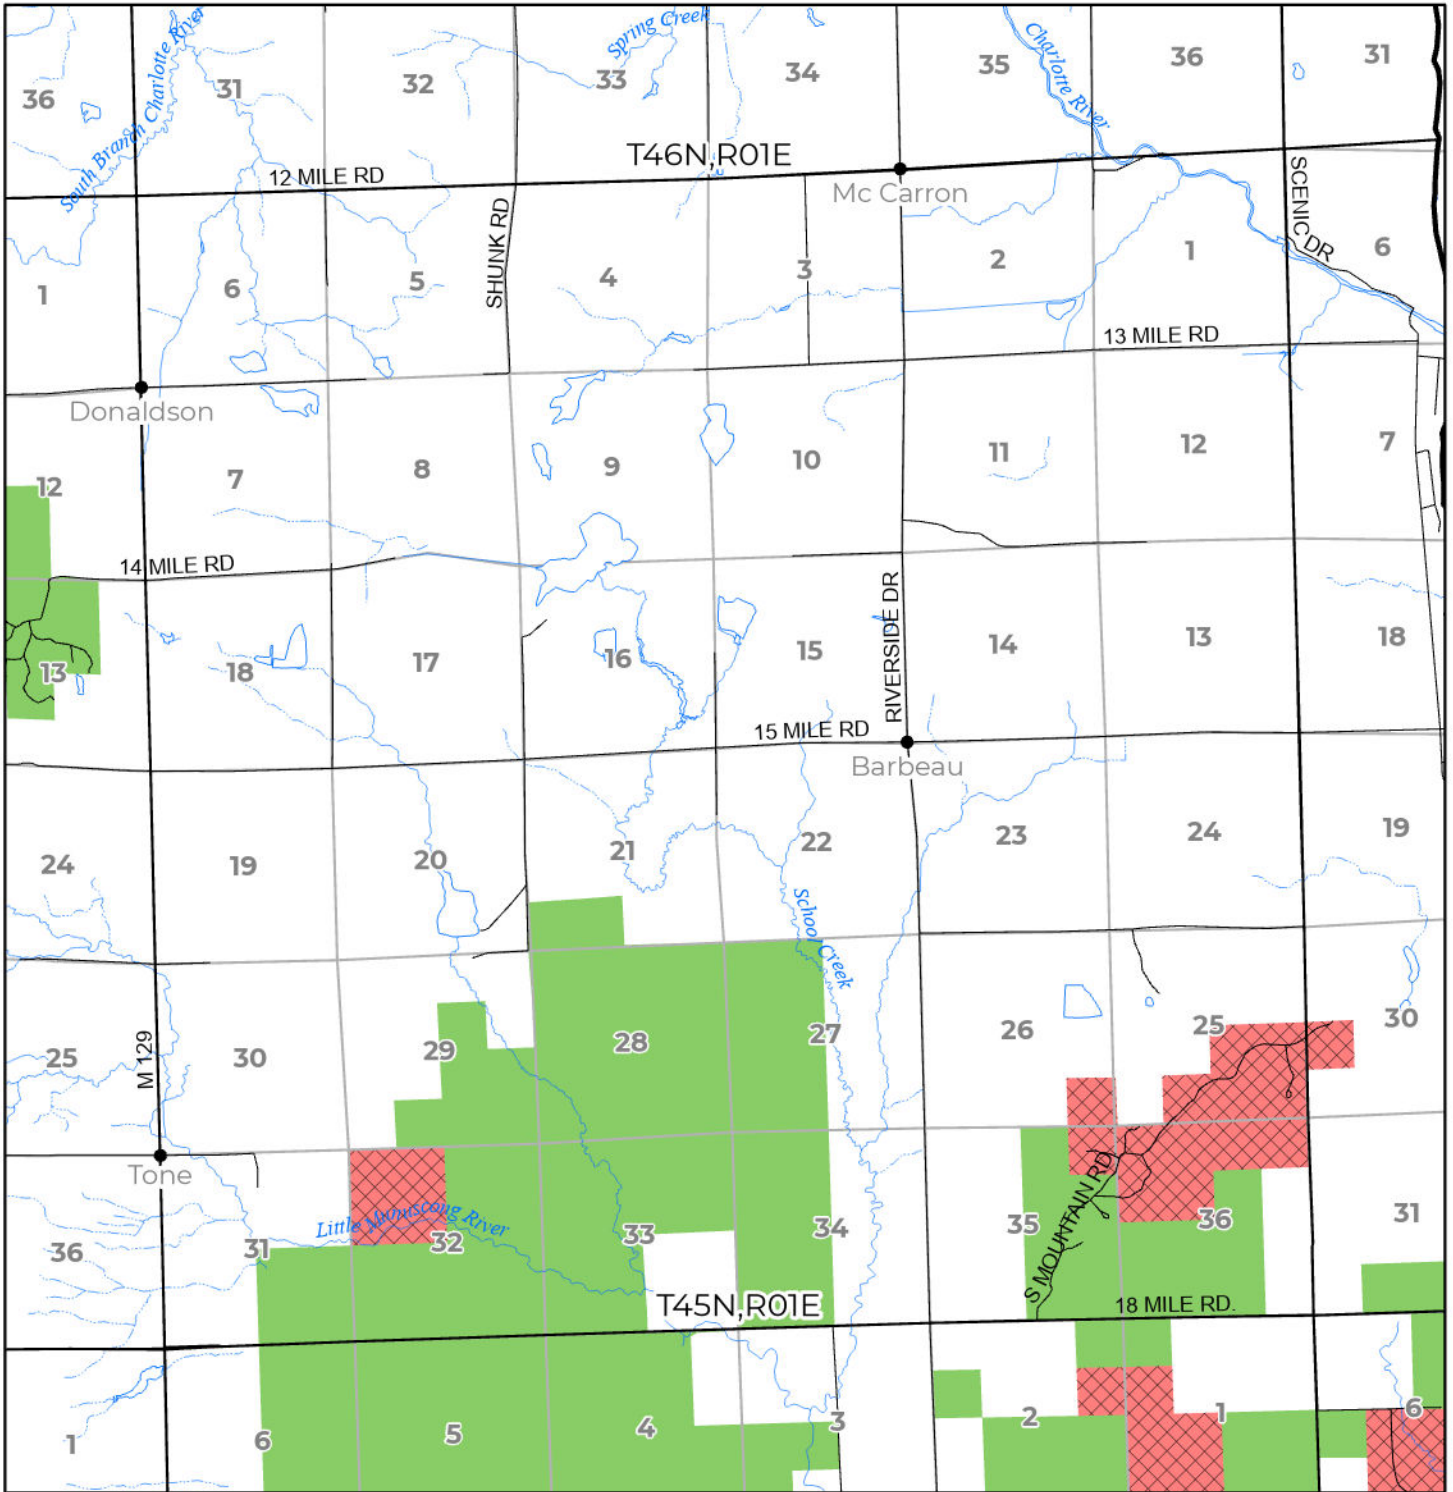

2024 FUELWOOD COLLECTION
 CHIPPEWA COUNTY
T45N,R01E

- Open (Recently Closed Timber Sale)
- Open
- Open (Military Restrictions - Possible closure from May to September)
- Closed