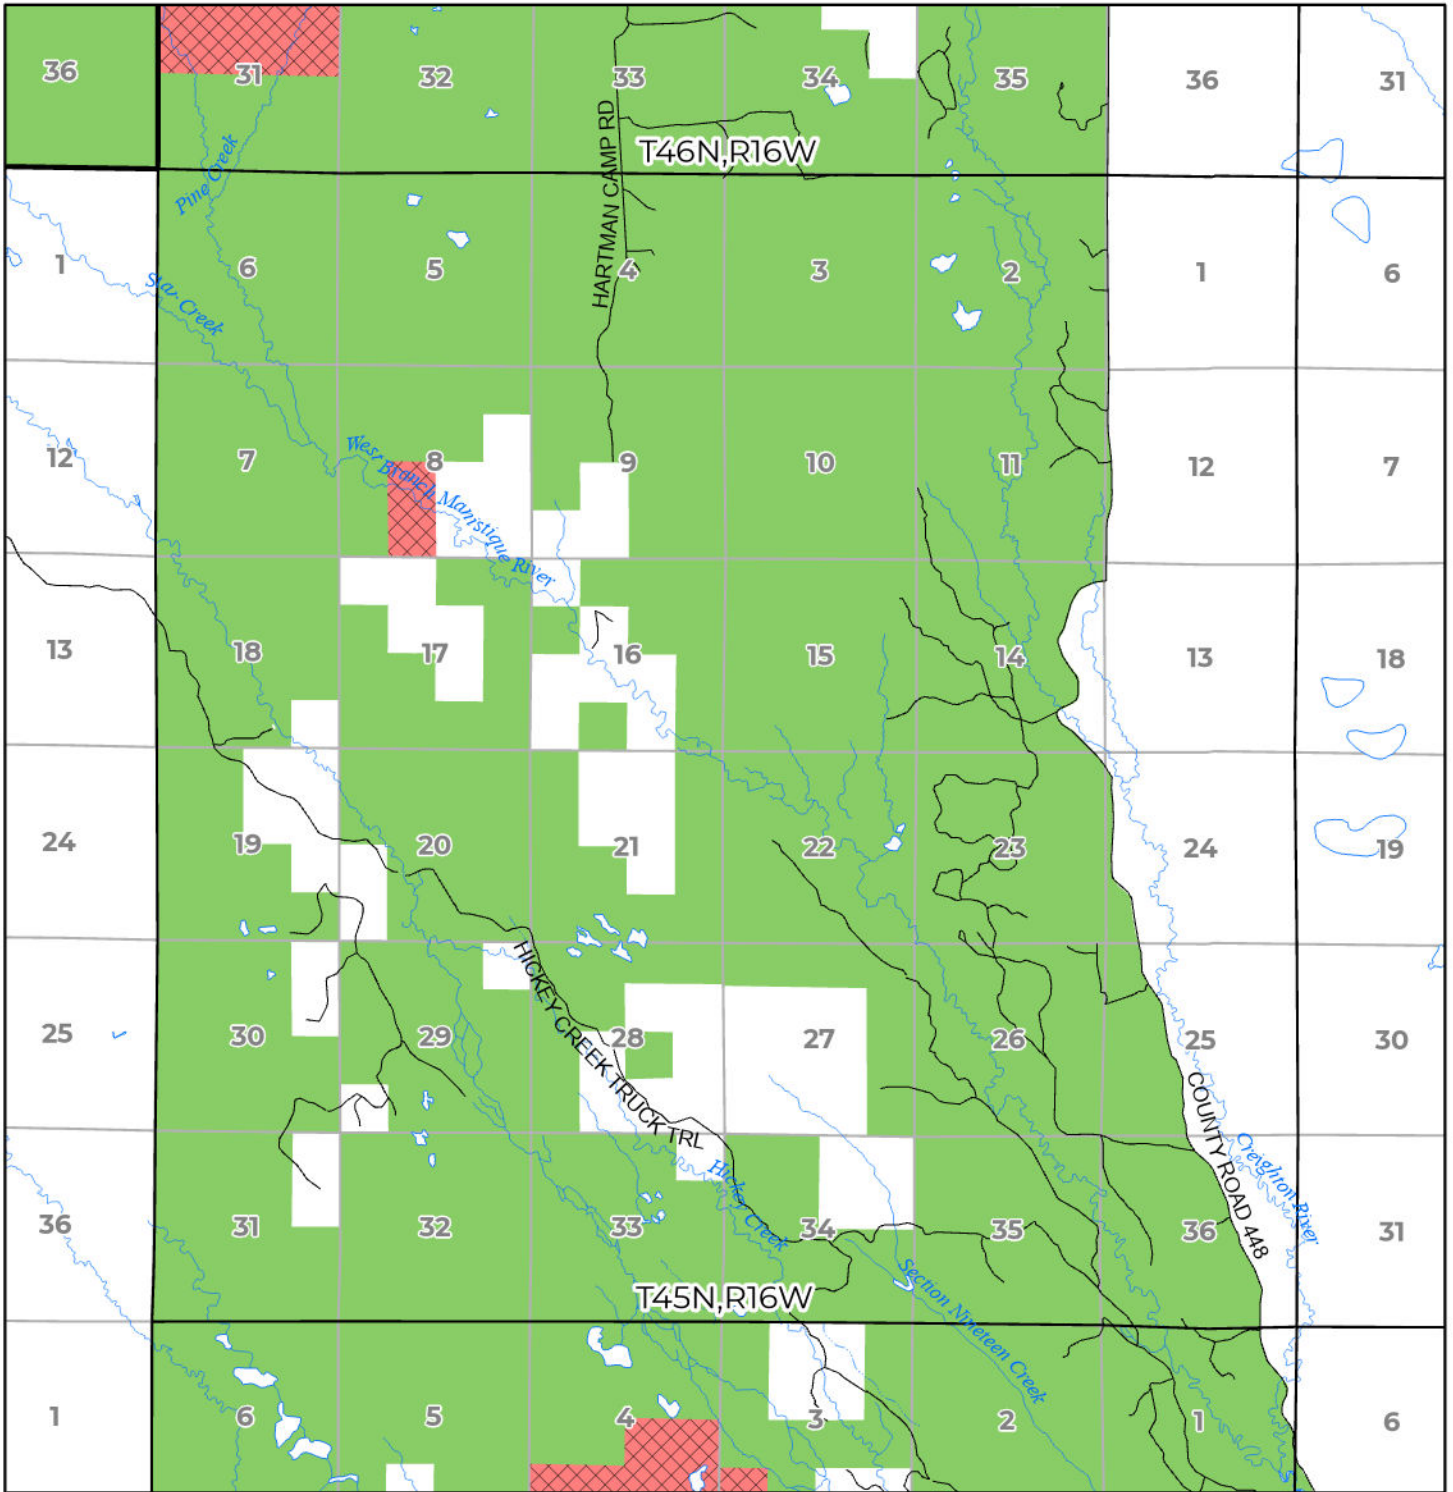

2024 FUELWOOD COLLECTION  
SCHOOLCRAFT COUNTY  
**T45N,R16W**

- Open (Recently Closed Timber Sale)
- Open
- Open (Military Restrictions – Possible closure from May to September)
- Closed