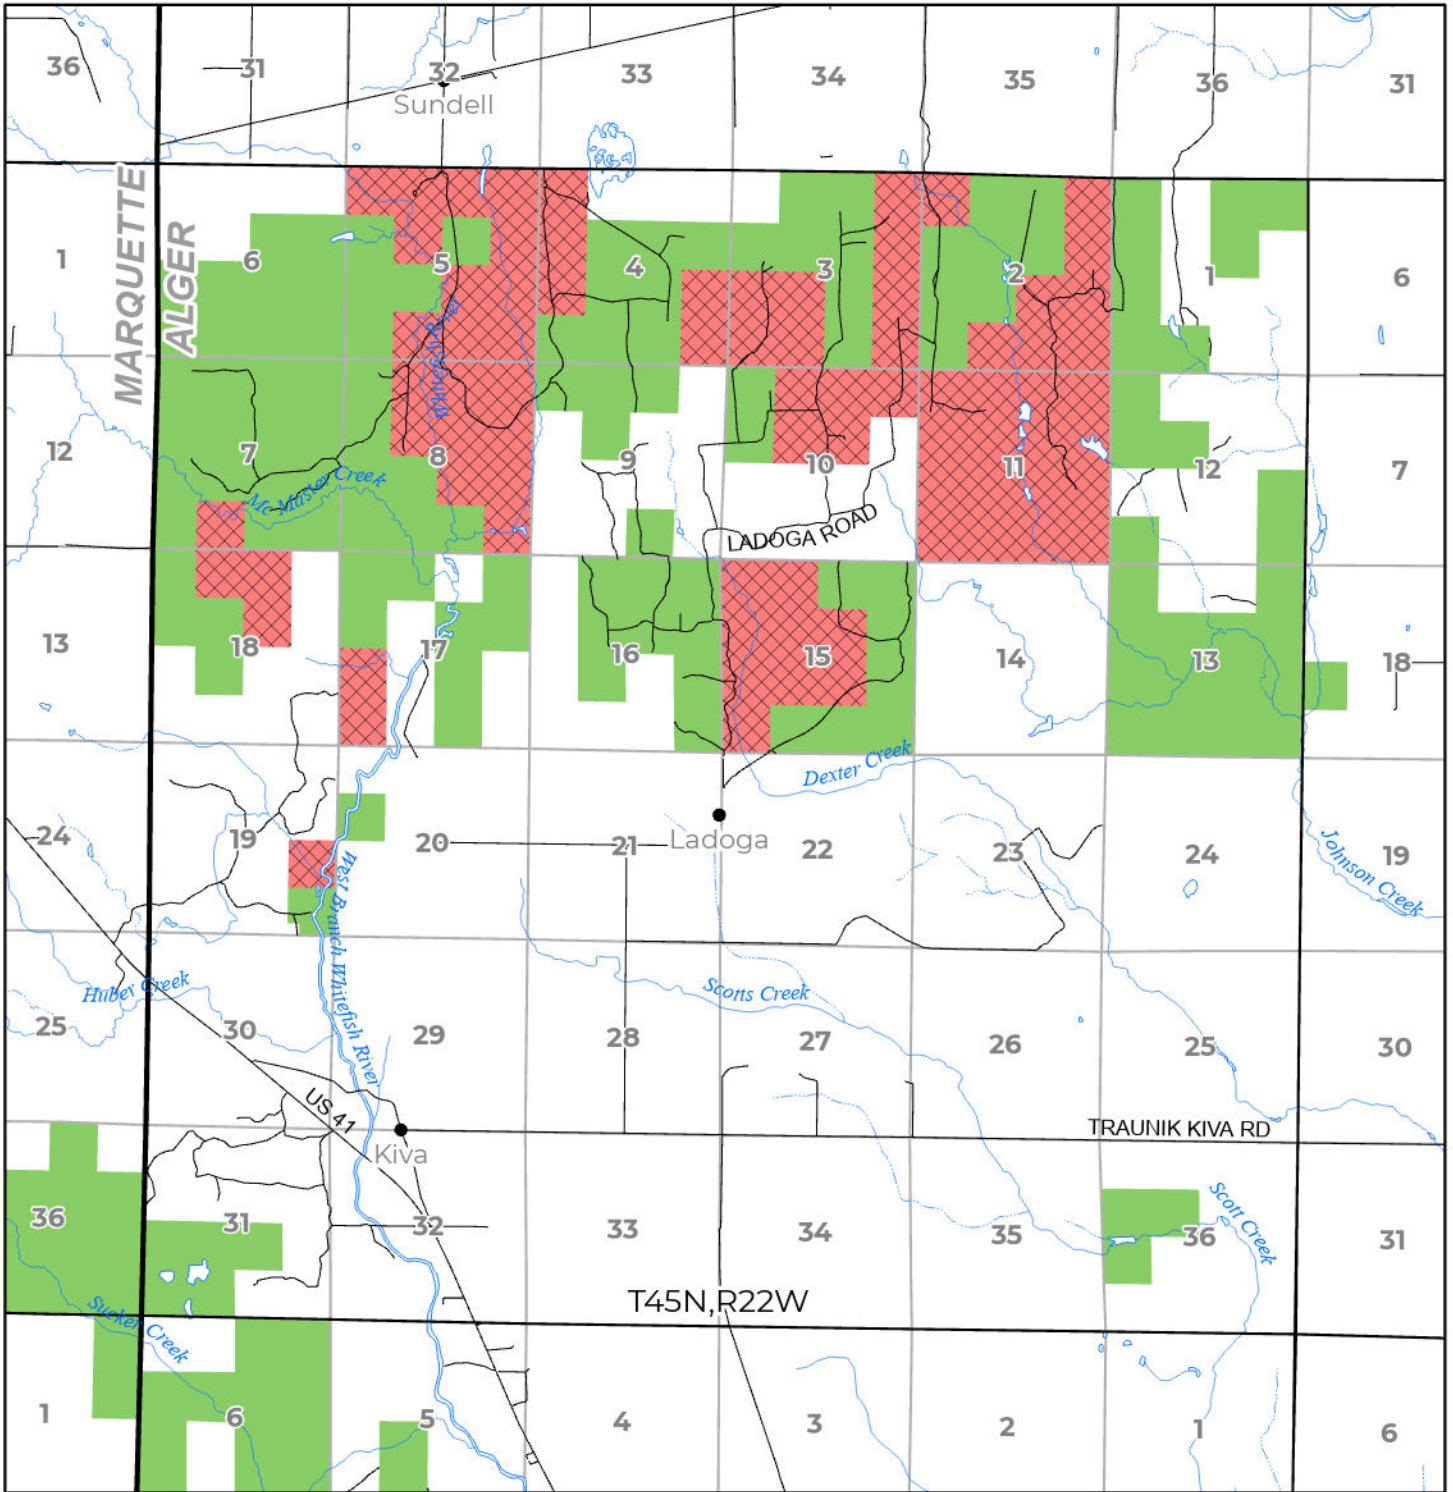

2024 FUELWOOD COLLECTION
 ALGER COUNTY
 T45N,R22W

- Open (Recently Closed Timber Sale)
- Open
- Open (Military Restrictions - Possible closure from May to September)
- Closed