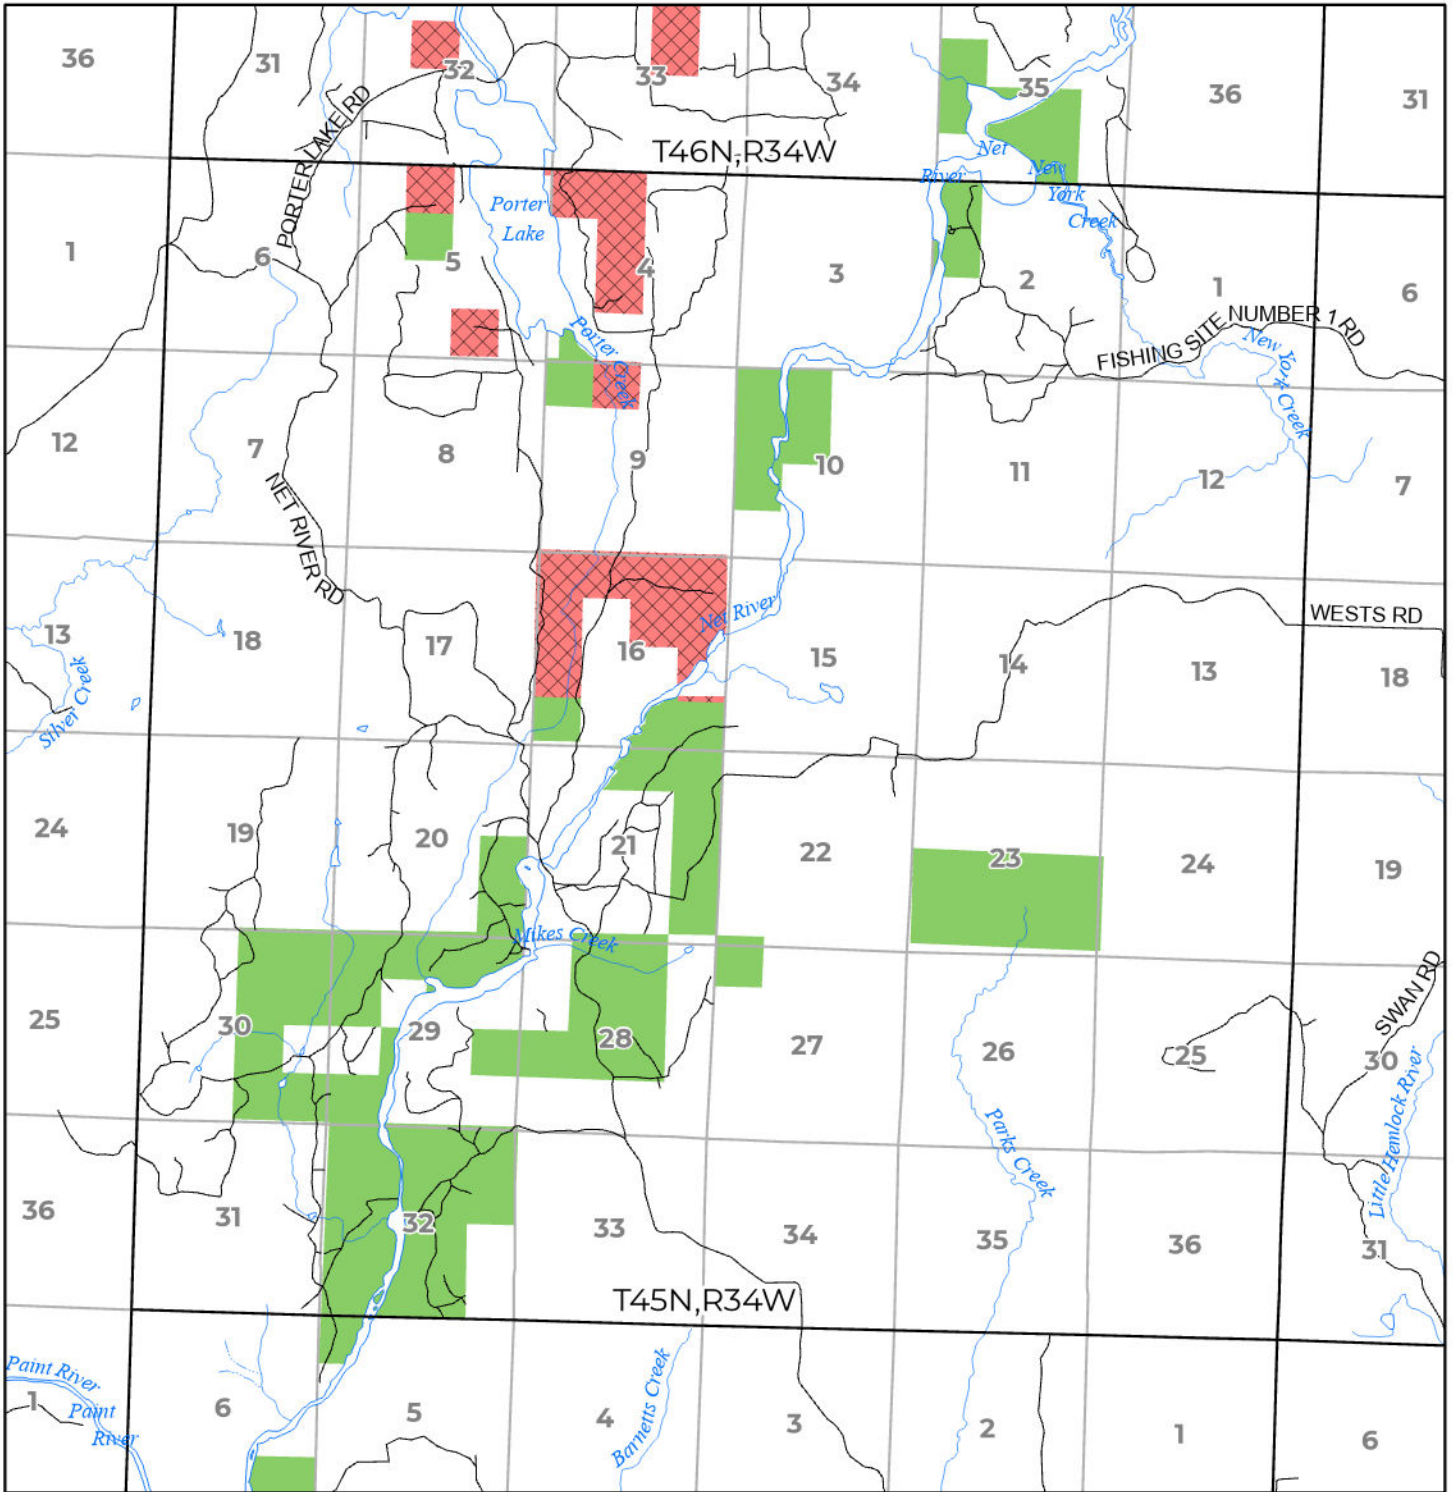

2024 FUELWOOD COLLECTION
 IRON COUNTY
 T45N,R34W

- Open (Recently Closed Timber Sale)
- Open
- Open (Military Restrictions - Possible closure from May to September)
- Closed