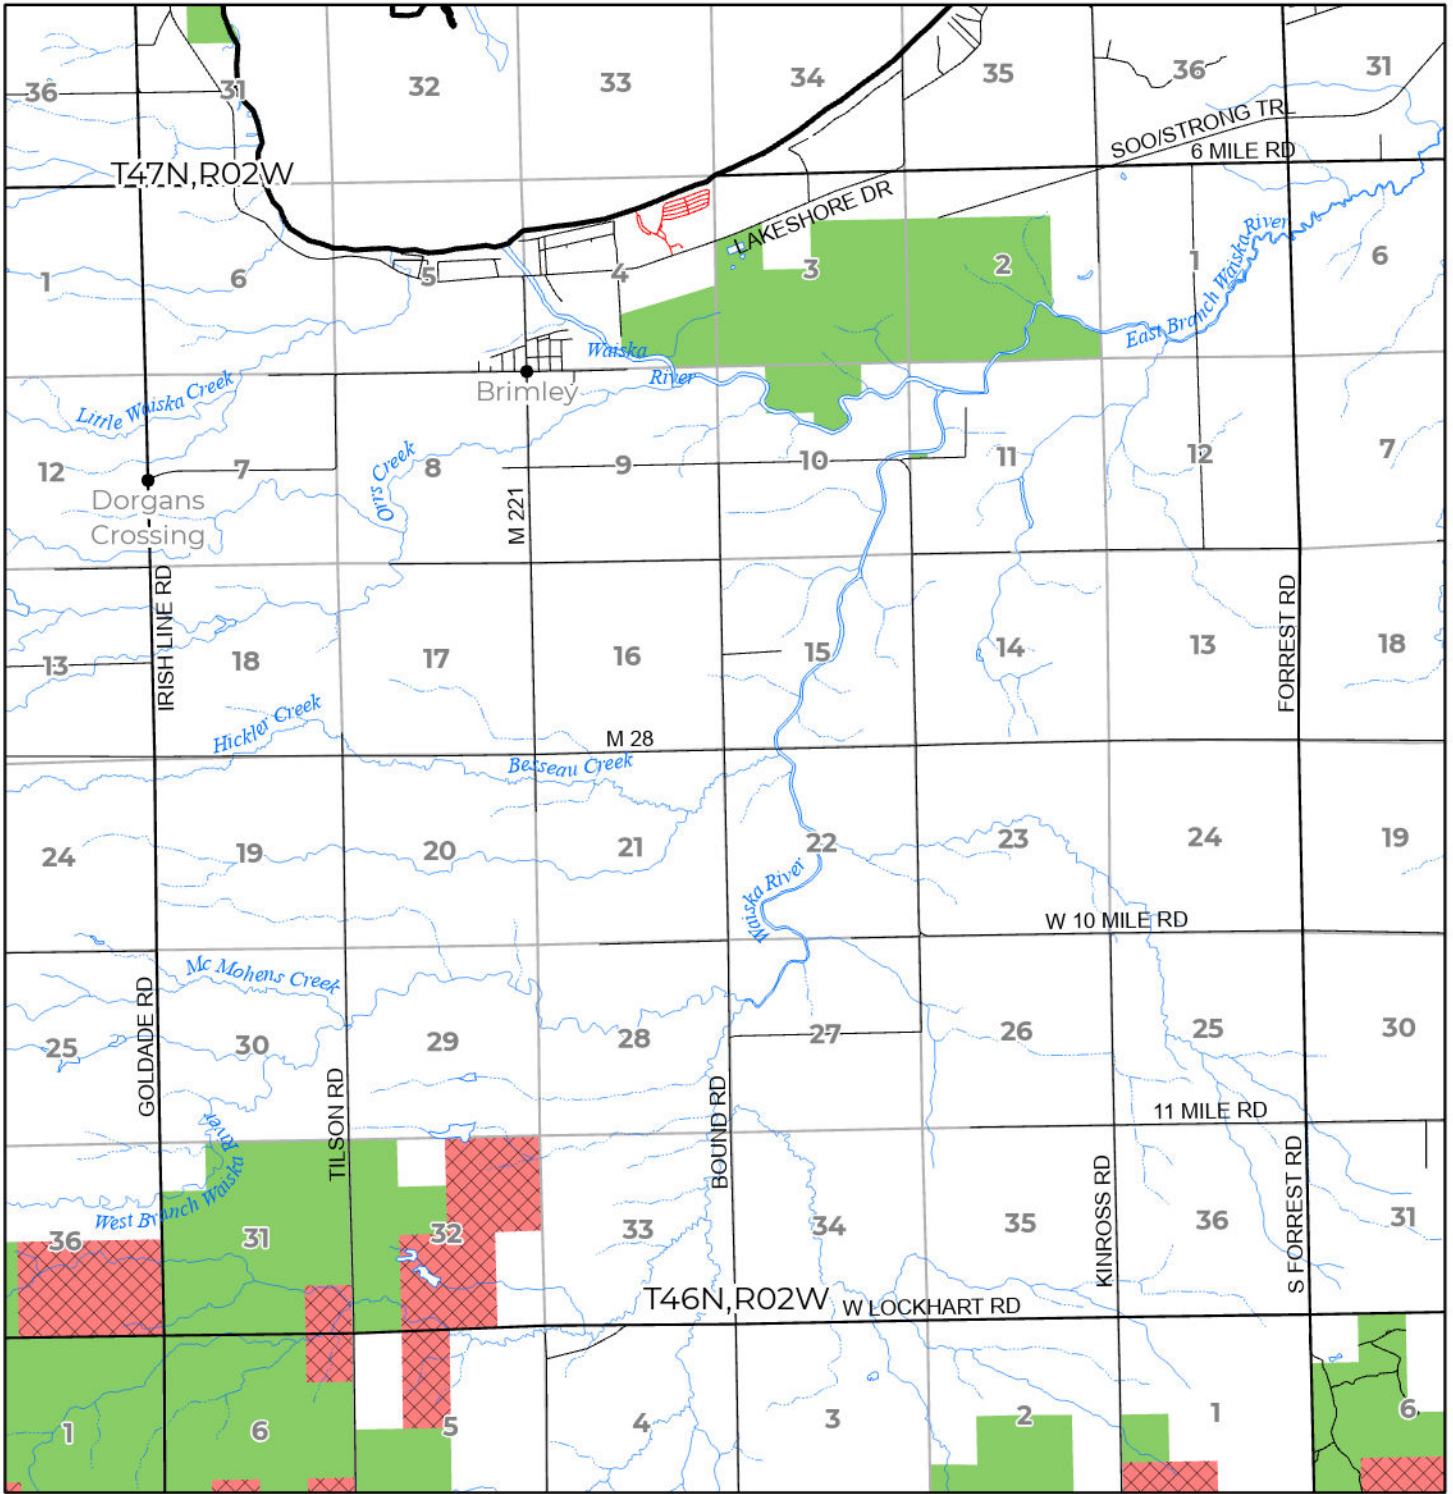

2024 FUELWOOD COLLECTION  
 CHIPPEWA COUNTY  
**T46N,R02W**

- Open (Recently Closed Timber Sale)
- Open
- Open (Military Restrictions - Possible closure from May to September)
- Closed