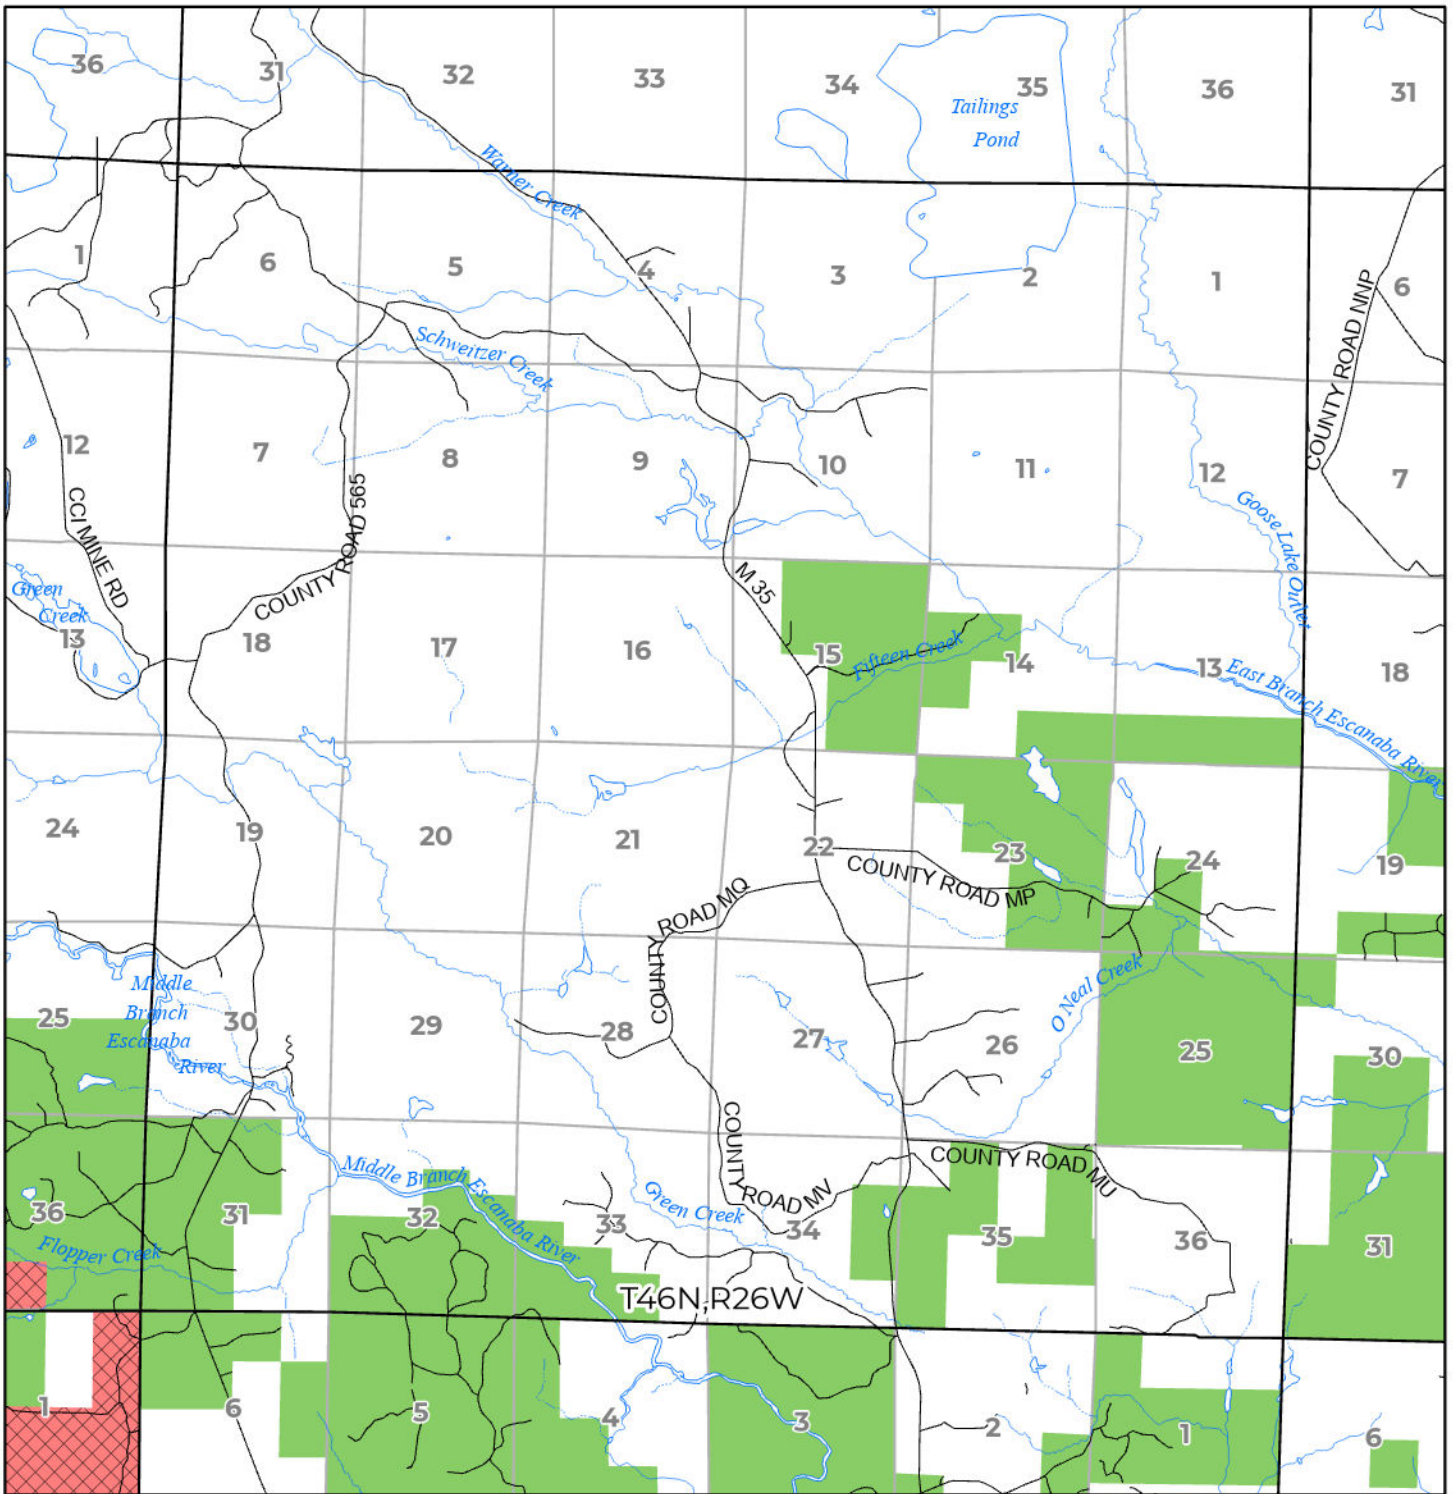

2024 FUELWOOD COLLECTION
 MARQUETTE COUNTY
T46N,R26W

- Open (Recently Closed Timber Sale)
- Open
- Open (Military Restrictions – Possible closure from May to September)
- Closed