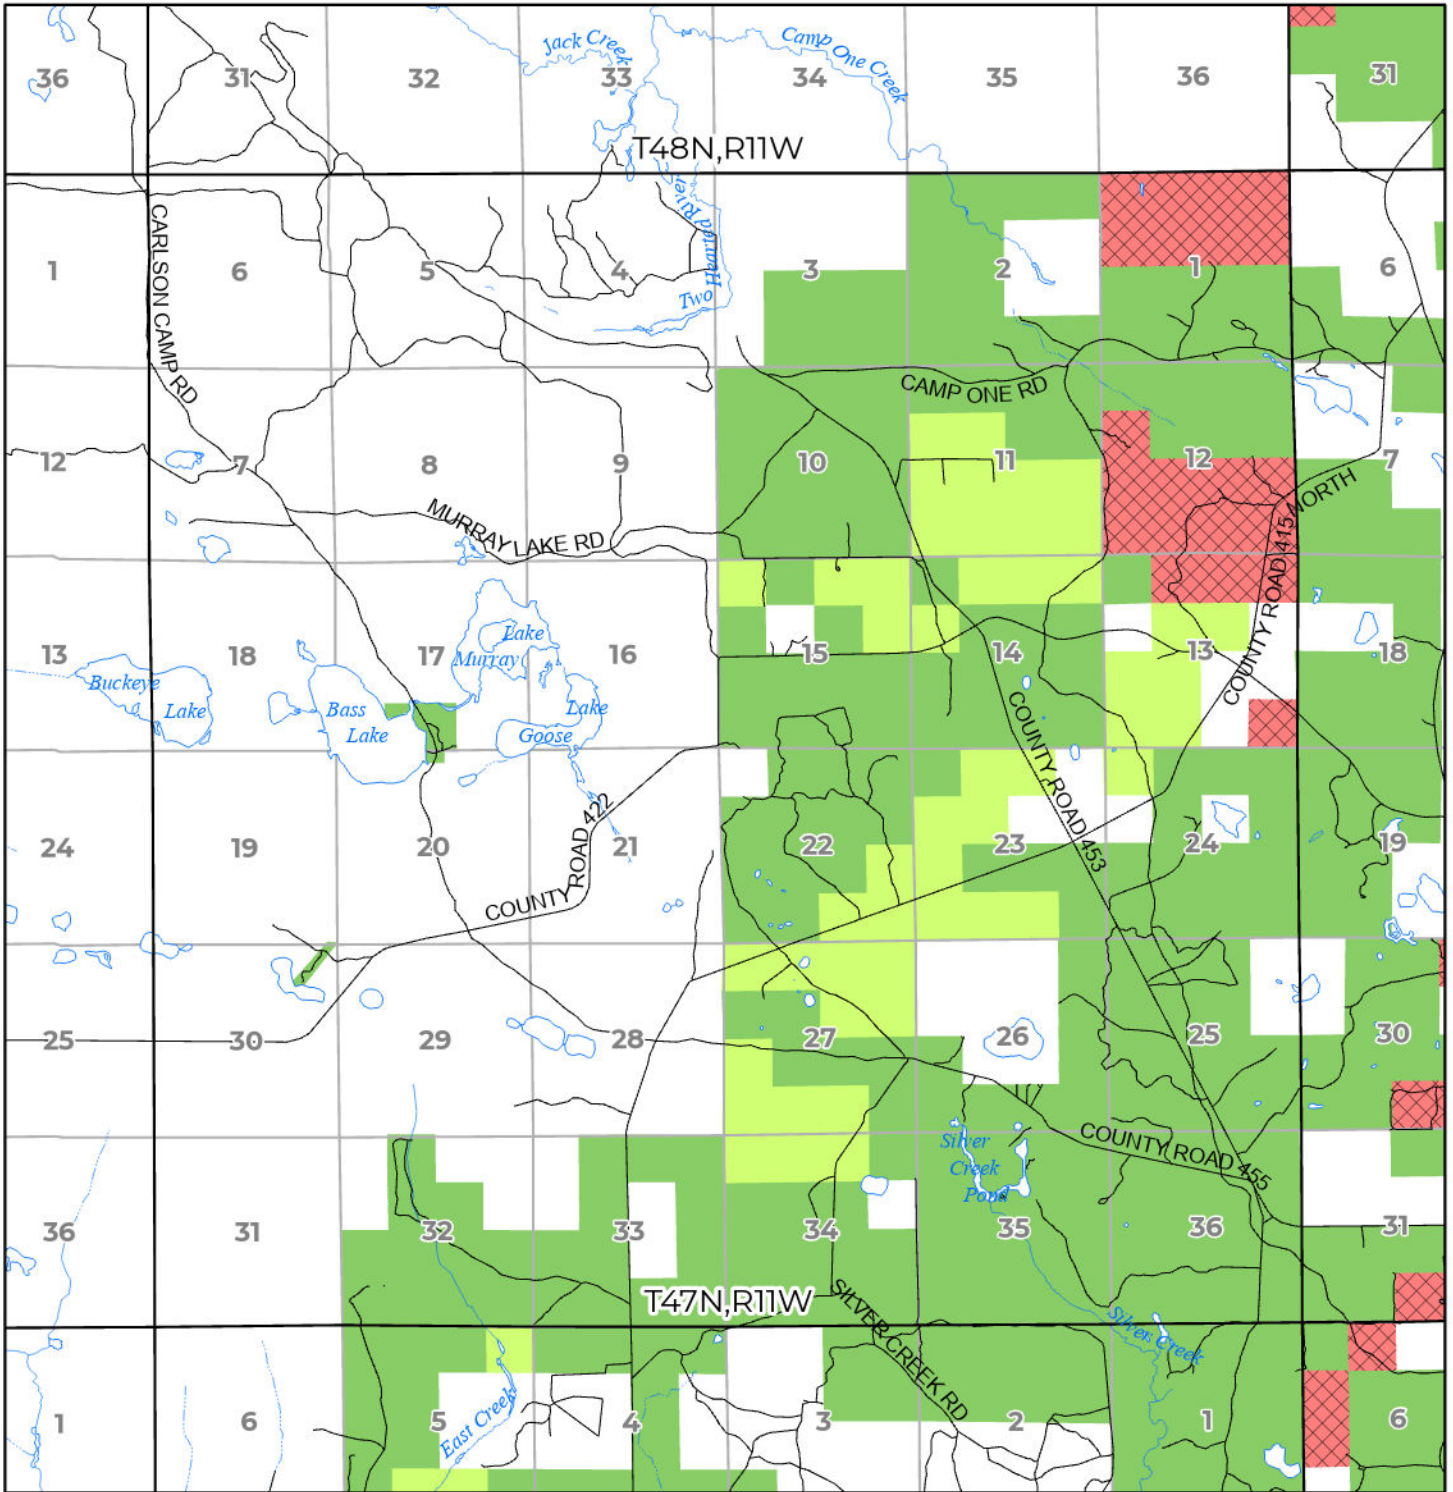

2024 FUELWOOD COLLECTION  
 LUCE COUNTY  
**T47N,R11W**

- Open (Recently Closed Timber Sale)
- Open
- Open (Military Restrictions - Possible closure from May to September)
- Closed